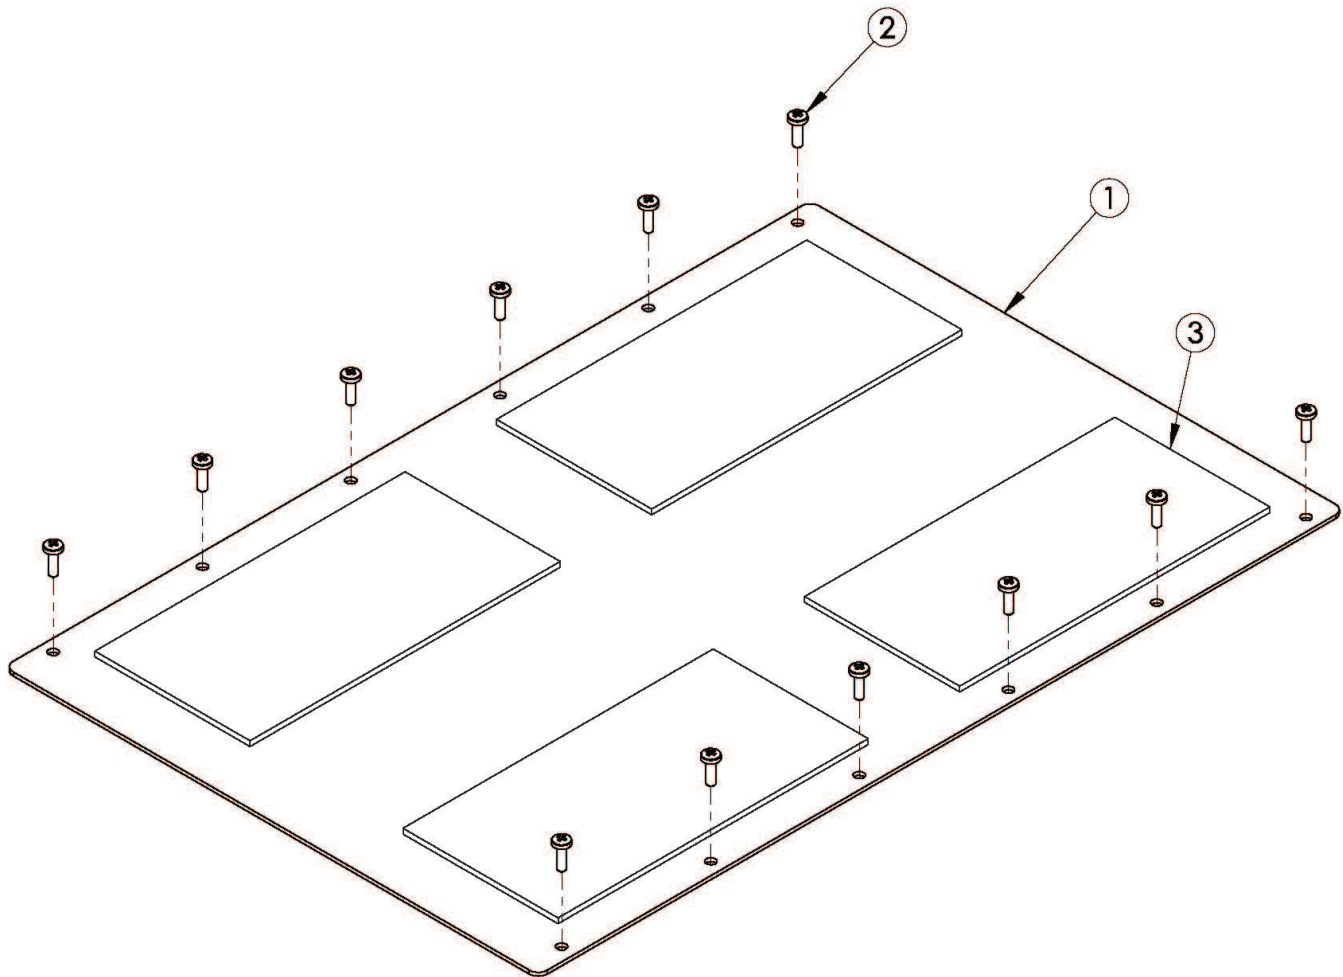

Ethos Aluminum Seat Pan

Part Number	Tape Size	Seat Pan Depth
004460	3" X 6"	14" - 20"

Screw (Item 2) Qty Per Chair	
Seat Depth	Screw Qty
14" - 15"	8
16" - 18"	10
19" - 20"	12

Ethos Seat Pans may be quoted, but must be ordered through Customer Service Seat Pan width and depth measures approximately 0.5" less than the chair size

Item Number	Part Number	Description	Quantity
1a, 3	108270	Seat Pan Ethos with AB Tape 12 x 14	1
1b, 3	108271	Seat Pan Ethos with AB Tape 12 x 15	1
1c, 3	108272	Seat Pan Ethos with AB Tape 12 x 16	1
1d, 3	108273	Seat Pan Ethos with AB Tape 12 x 17	1