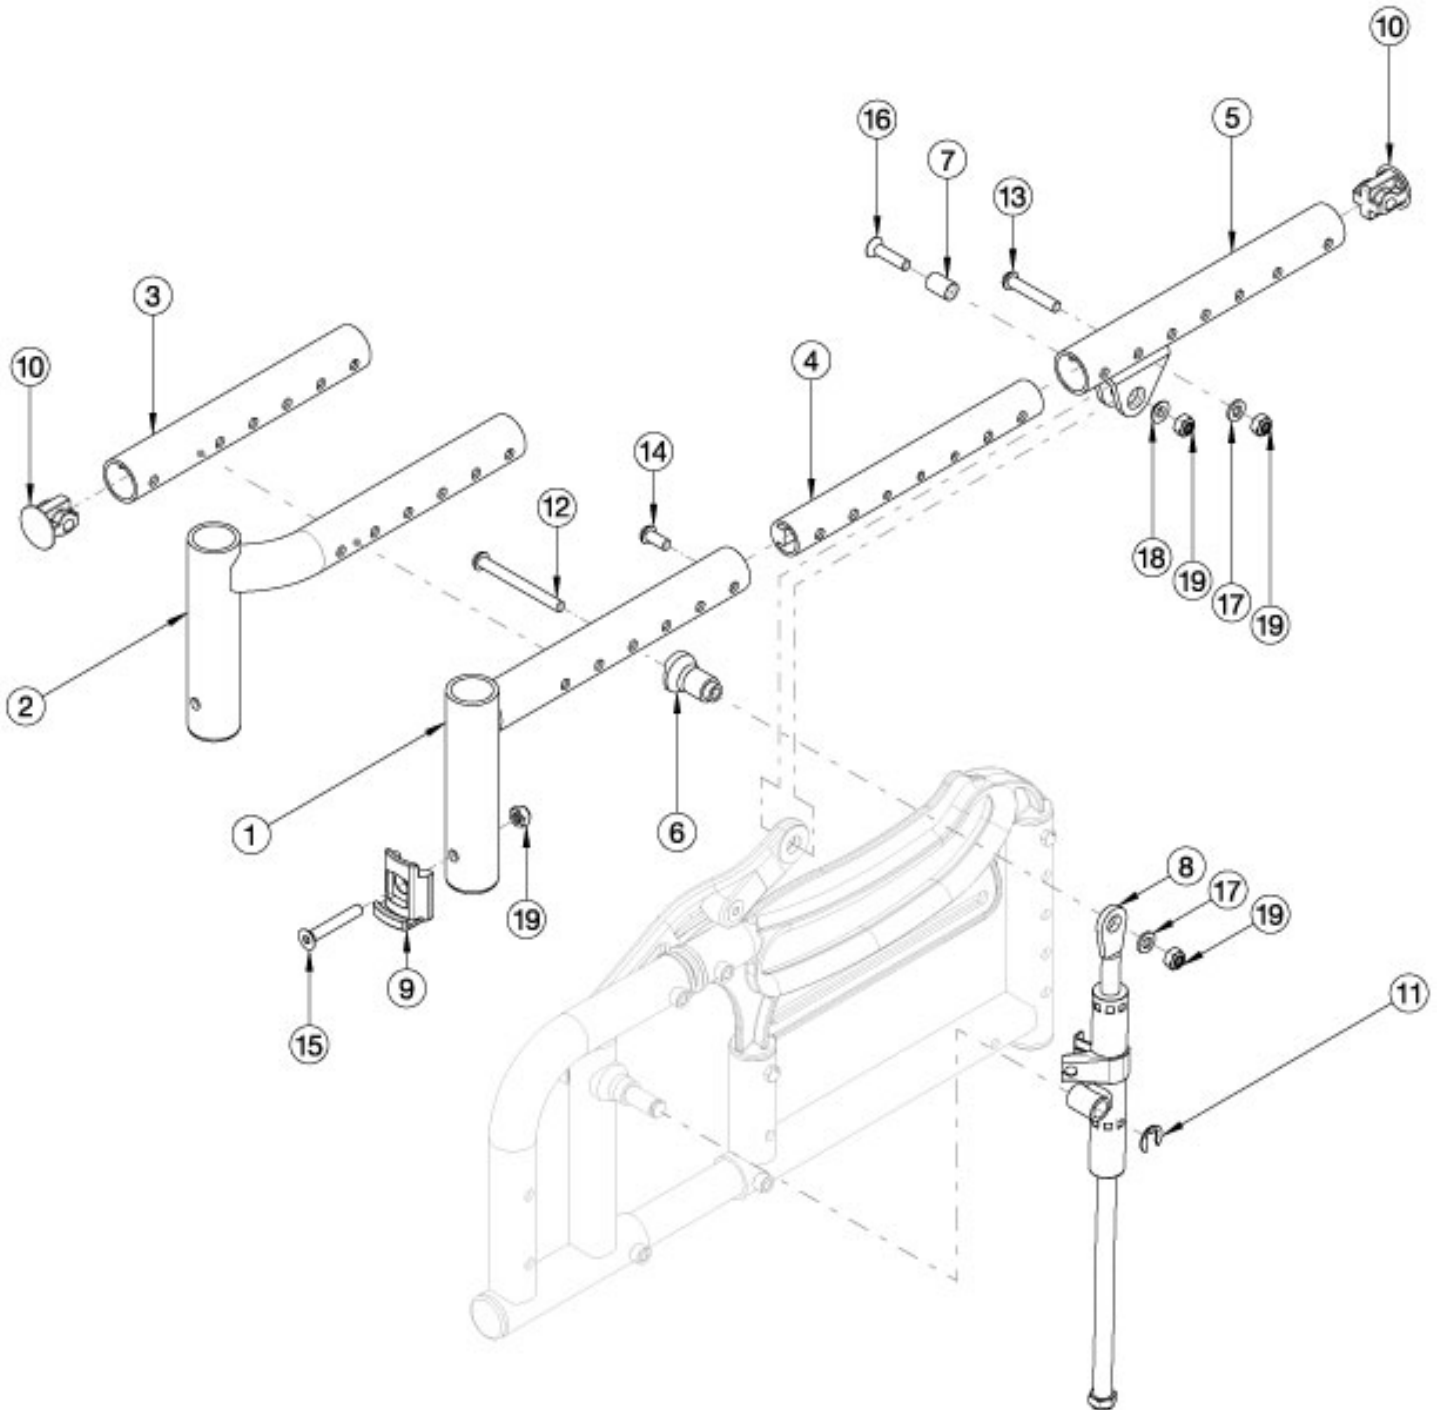

Arc Seat Frame

The Rear Seat Tube (#5) is not included within the seat frame assembly kits. If the seat frame color is changing, the left and right rear seat tubes are needed as well. When changing frame depth ranges, new front side frames are needed. If Changing from extra short depth range to short, medium, or long, new mechlocks are needed. Select color of parts based on Seat Frame color of chair.