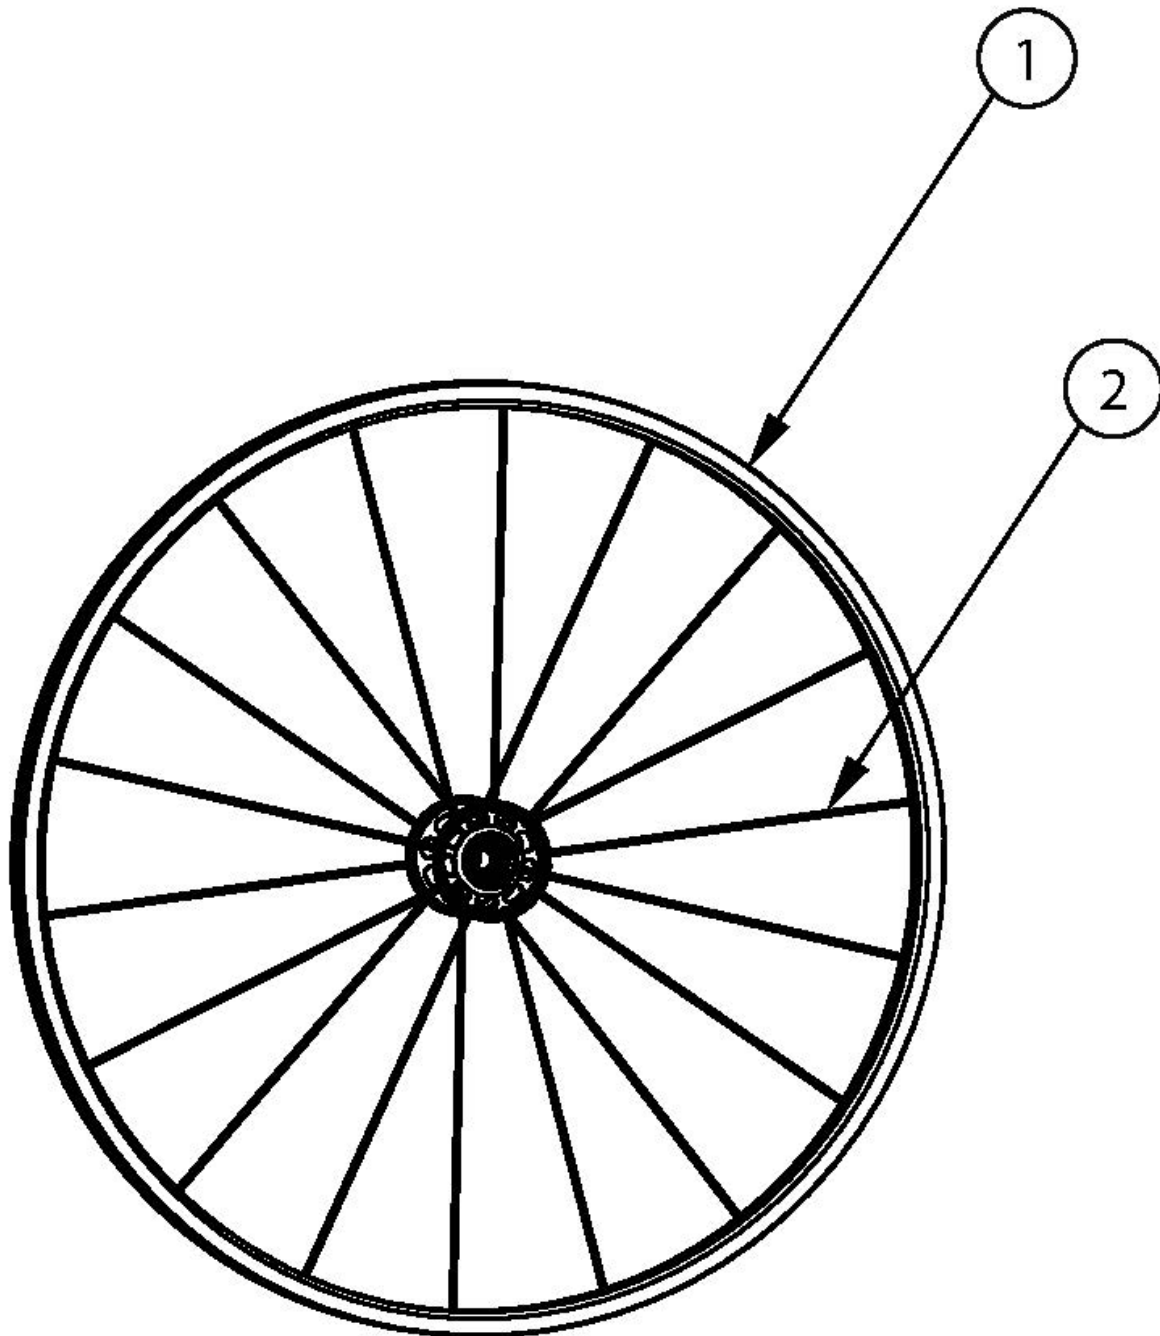

Liberty Wheels - MAXX Spoke

If changing wheel size and anti-tips are present, new anti-tips may be required. If changing wheel size or style, new axles and/or axle plates may be needed. Please note tab mounted handrims must be installed prior to the tire being installed. If Drum Brake is present, see MAXX Spoke for Drum Brake page