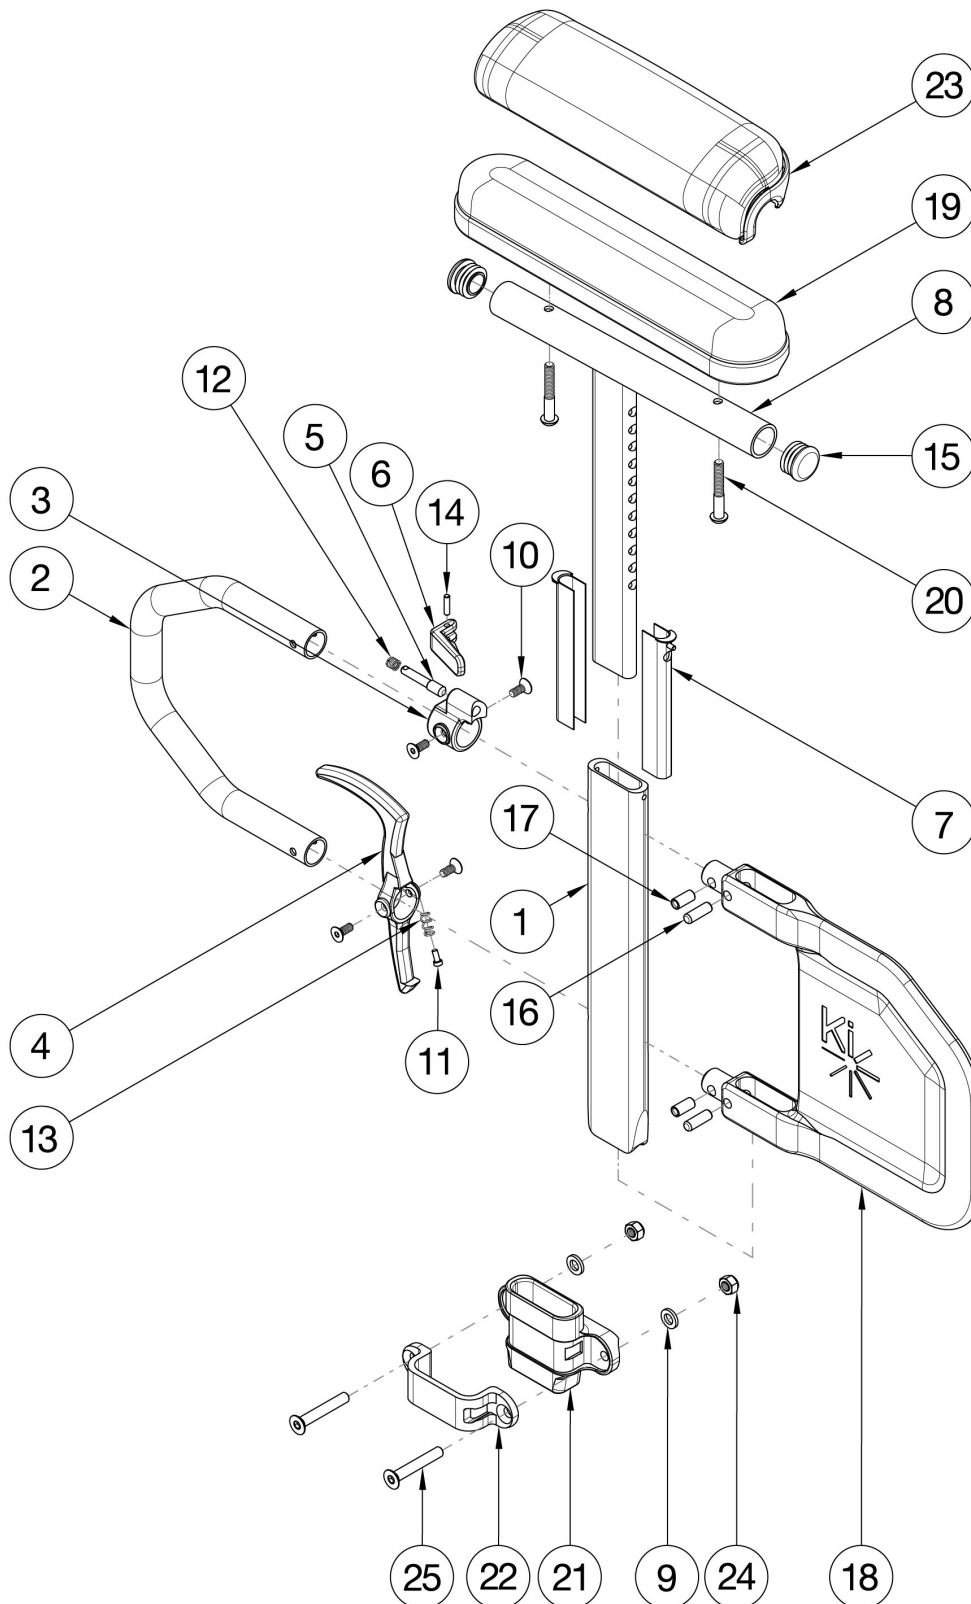

# Liberty Armrests - Height Adjustable Tall T-Arm

If retrofitting, Receivers are needed.

Item Number	Part Number	Description	Quantity
1-7, 8a, 9-18, 19b, 20a, 21, 22, 24, 25	116266	Height Adj Tall T-Arm Assm w/ Short Side Shield, Standard Pad Desk and Receiver, Liberty	1
1-7, 8a, 9-18, 19b, 20a, 21, 22, 24, 25	116267	Height Adj Tall T-Arm Assm w/ Short Side Shield, Standard Pad Desk and Receiver Pair, Liberty	1
1-7, 8b, 9-18, 19a, 20a, 21, 22, 24, 25	116268	Height Adj Tall T-Arm Assm w/ Short Side Shield, Standard Pad Full and Receiver, Liberty	1
1-7, 8b, 9-18, 19a, 20a, 21, 22, 24, 25	116269	Height Adj Tall T-Arm Assm w/ Short Side Shield, Standard Pad Full and Receiver Pair, Liberty	1
1-7, 8a, 9-18, 20b, 21, 22, 23b, 24, 25	116270	Height Adj Tall T-Arm Assm w/ Short Side Shield, Waterfall Pad Desk and Receiver, Liberty	1
1-7, 8a, 9-18, 20b, 21, 22, 23b, 24, 25	116271	Height Adj Tall T-Arm Assm w/ Short Side Shield, Waterfall Pad Desk and Receiver Pair, Liberty	1
1-7, 8b, 9-18, 20b, 21, 22, 23a, 24, 25	116272	Height Adj Tall T-Arm Assm w/ Short Side Shield, Waterfall Pad Full and Receiver, Liberty	1
1-7, 8b, 9-18, 20b, 21, 22, 23a, 24, 25	116273	Height Adj Tall T-Arm Assm w/ Short Side Shield, Waterfall Pad Full and Receiver Pair, Liberty	1
1-7, 8a, 10-18, 19b, 20a	116162	Height Adjustable Tall T-Arm Assembly w/Short Side Shield and Std Pad Desk	1
1-7, 8a, 10-18, 19b, 20a	116163	Height Adjustable Tall T-Arm Assembly w/Short Side Shield and Std Pad Desk, Pair	1
1-7, 8b, 10-18, 19a, 20a	116164	Height Adjustable Tall T-Arm Assembly w/Short Side Shield and Std Pad Full	1
1-7, 8b, 10-18, 19a, 20a	116165	Height Adjustable Tall T-Arm Assembly w/Short Side Shield and Std Pad Full, Pair	1
1-7, 8a, 10-18, 20b, 23b	116166	Height Adjustable Tall T-Arm Assembly w/Short Side Shield and Waterfall Pad Desk	1
1-7, 8a, 10-18, 20b, 23b	116167	Height Adjustable Tall T-Arm Assembly w/Short Side Shield and Waterfall Pad Desk, Pair	1
1-7, 8b, 10-18, 20b, 23a	116168	Height Adjustable Tall T-Arm Assembly w/Short Side Shield and Waterfall Pad Full	1
1-7, 8b, 10-18, 20b, 23a	116169	Height Adjustable Tall T-Arm Assembly w/Short Side Shield and Waterfall Pad Full, Pair	1
3, 5, 6, 10, 12, 14	116378	Height Adjustable Tall T-Arm Upper Latch Assembly	1
4, 10, 11, 13	116375	Height Adjustable Tall T-Arm Release Lever Assembly	1
16, 17, 18	116377	Height Adjustable Tall T-Arm Short Shield Assembly	1
1-7, 10-14, 16-18	114150	Height Adjustable T-Arm Short Lower Assembly, Tall <i>Does not include t-arm upper, arm pad or arm pad screws</i>	1
1-7, 8a, 10-18	114432	Height Adjustable T-Arm Short Side Shield, Desk, Tall <i>Does not include arm pad or arm pad screws</i>	1