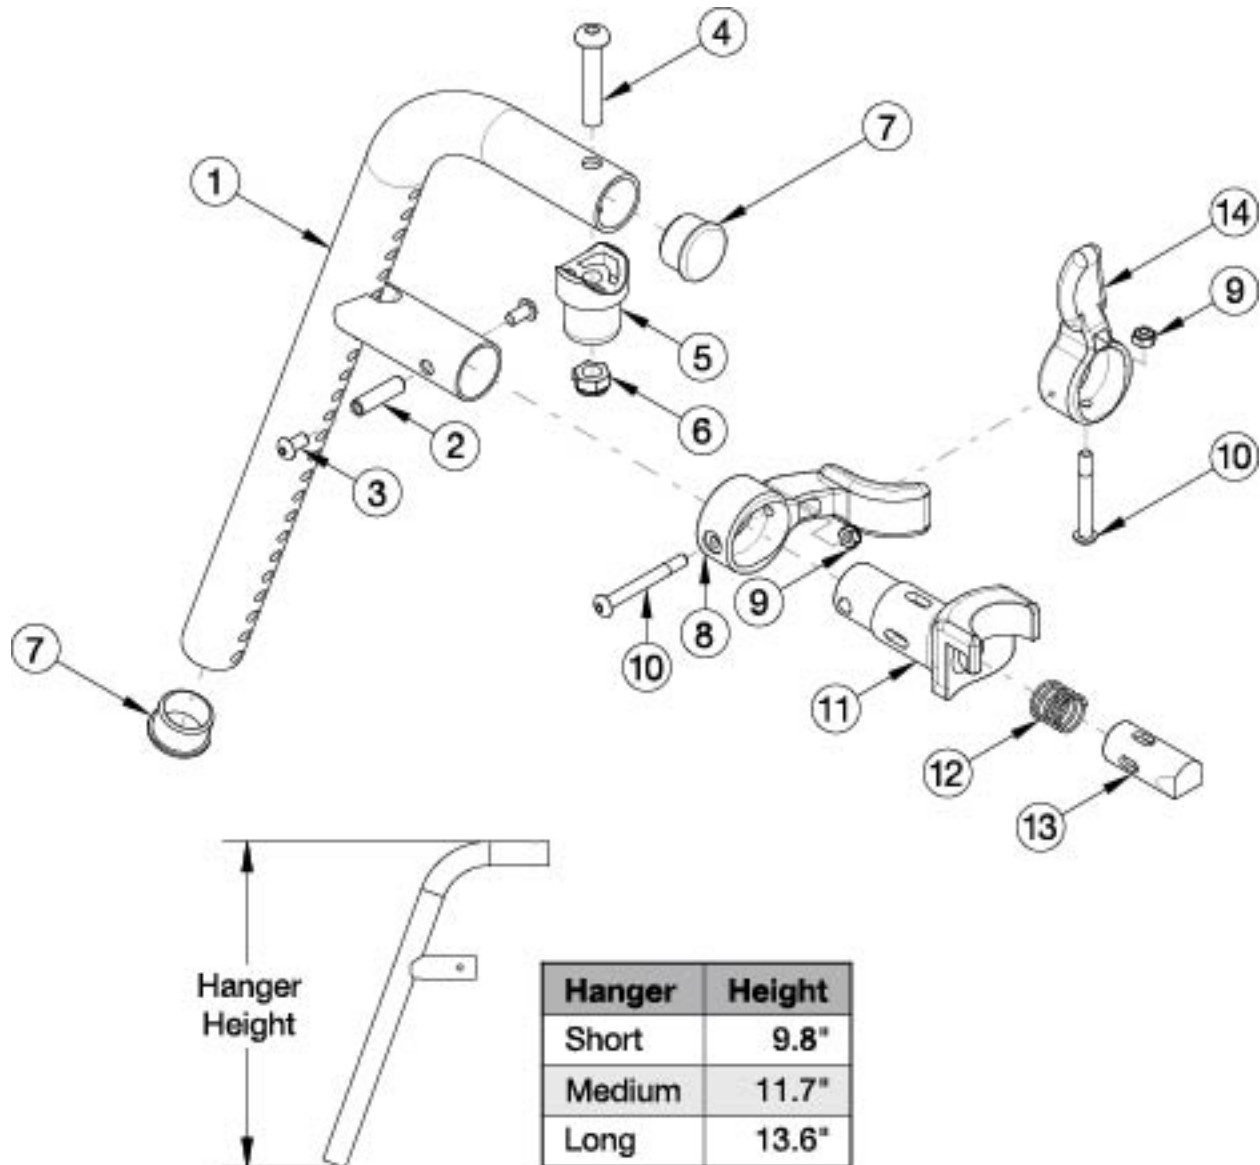

70 Degree Front Mount Hanger

If chair was built with a fixed front frame or hangers were omitted, then latch blocks need to be ordered with hangers. Please reference the "Front Frame" parts manual page for Catalyst chairs and the "Seat Frame" parts manual page for Focus and Flip chairs. If changing degree of hanger, new extension tubes may be needed. If switching from a contracture footrest to a standard hanger, please see the "Focus CR Seat Frame" parts manual page. Front seat tubes (#1) and latch blocks (#12) with hardware (#17,#19) are required.

Item Number	Part Number	Description	Quantity
1a, 2 - 13	501228_ _ _	Hanger Assm 70 Front Mount Long Classic Latch Left _ _ _	1
1a, 2 - 13	501229_ _ _	Hanger Assm 70 Front Mount Long Classic Latch Right _ _ _	1
1b, 2 - 13	501362_ _ _	Hanger Assm 70 Front Mount Medium Classic Latch Left _ _ _	1
1b, 2 - 13	501363_ _ _	Hanger Assm 70 Front Mount Medium Classic Latch Right _ _ _	1

Item Number	Part Number	Description	Quantity
7	100804	Tube End Plug 1"	2
8	001158	Lever Swing Away Short	1
9	100657	M5 Nylock Nut Blk Zn	1
10	001374	M5 x 40 BHCS P/THD BLKZC	1
11	003226	Hanger Latch Bracket	1
11	003226INST	Hanger Latch Bracket with 4-way Release Instruction	1
12	000119	Hanger Spring	1
13	003227	Hanger Latch Pin	1
13	003227INST	Hanger Latch Pin with 4-Way Release Instruction	1
14	003228	Hanger Latch, 4-Way, Lever	1
14	003228INST	Hanger Latch, 4-Way, Lever with Instruction	1