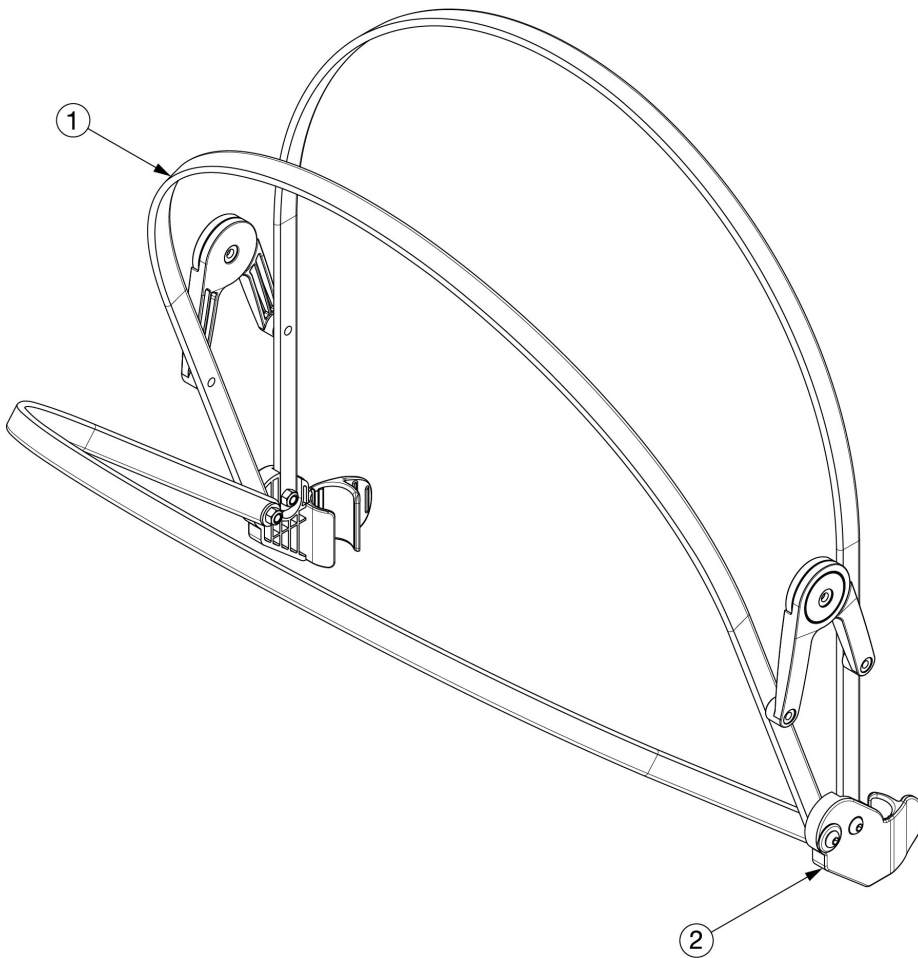

# Canopy - Growth

Cover

Chair Width	Canopy
10-14"	Small
14-18"	Large

*New Style Canopy Cutover June 2023 Has your width changed? If yes, Please select accordingly. Only compatible on Catalyst, Spark, Focus, CR45, Little Wave Arc and Little Wave Flip.*

Item Number	Part Number	Description	Quantity
1a	118056	Canopy, Small, 10-14W	1
1c	118057	Canopy, Large, 14-18W	1
2	118058	Canopy Hardware Kit <i>Contains 7/8 and 1" hardware</i>	1
1a, 2	119852	Canopy, Small, 10-14W Kit <i>Contains hardware</i>	1
1c, 2	119853	Canopy, Large 14-18W Kit <i>Contains hardware</i>	1