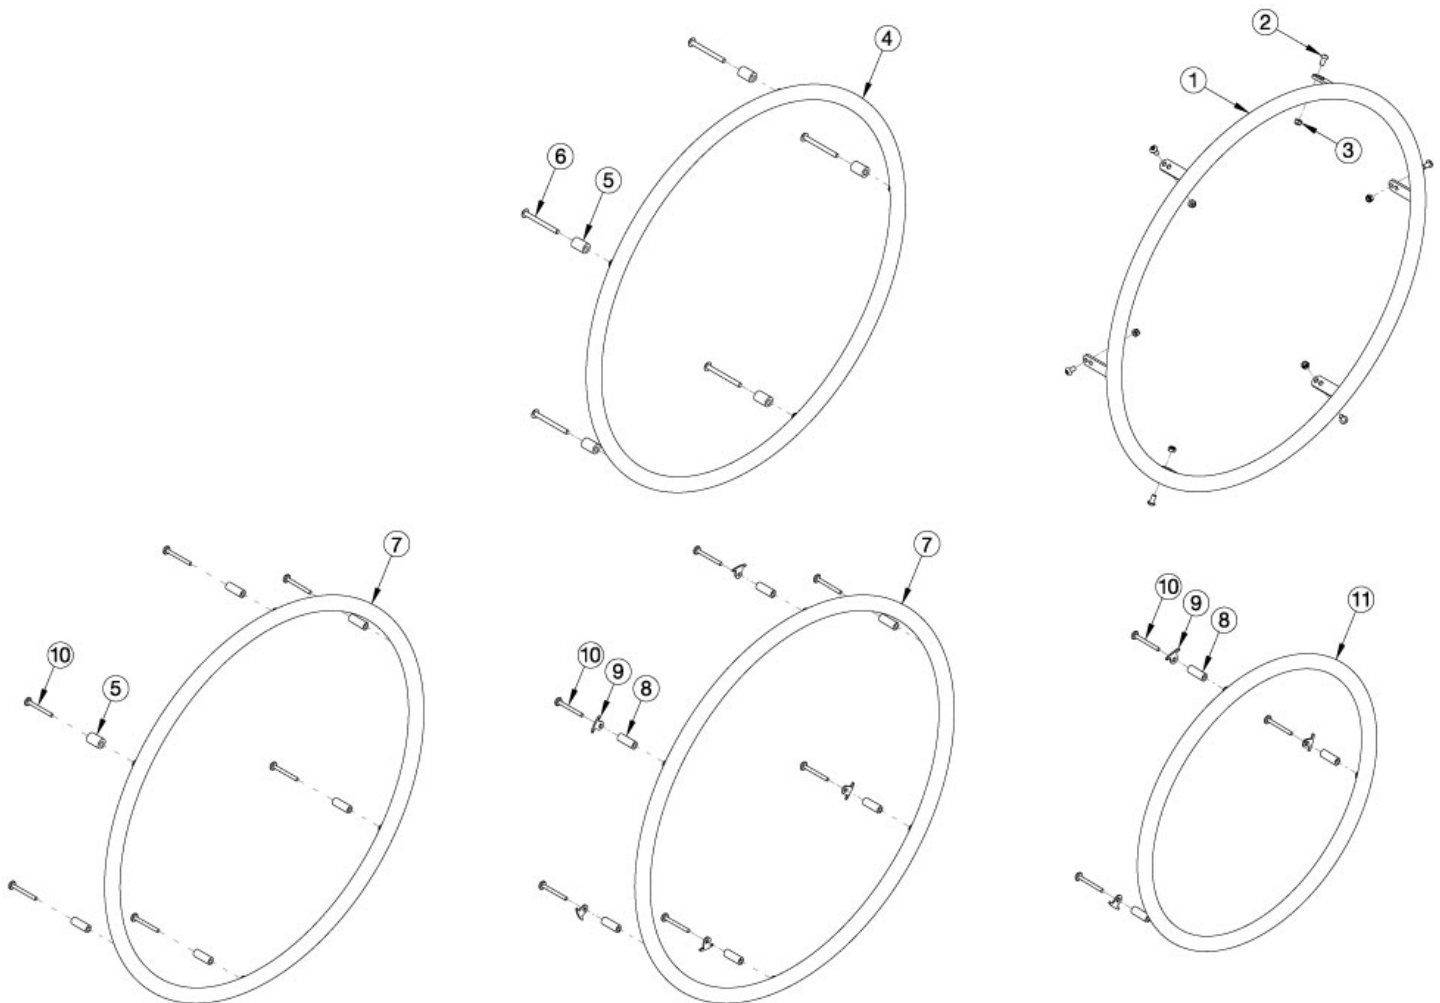

Little Wave Plastic Coated Handrim

Tab mounted handrims must be installed prior to the tire being installed.

| Item Number | Part Number | Description | Quantity |
|-------------|-------------|---|----------|
| 8a, 9, 10a | 505263 | Handrim Hardware Kit, 3 Rivet Nut, EACH <i>Used with 18" Ki Spoke and 18" MAXX Spoke wheels with standard handrim mount option</i> | 1 |
| 8b, 9, 10b | 116742 | Handrim Hardware Kit, Close Mount, 3 Rivet Nut, EACH <i>Used with 18" Ki Spoke and 18" MAXX Spoke wheels with close mount handrim mount option</i> | 1 |
| 8a, 9, 10a | 502168 | Handrim Hardware Kit, 6 Rivet Nut, EACH <i>Used with Ki Spoke and MAXX Spoke wheels with standard handrim mount option</i> | 1 |
| 8b, 9, 10b | 113069 | Handrim Hardware Kit, Close Mount, 6 Rivet Nut, EACH <i>Used with Ki Spoke and MAXX Spoke wheels with close mount handrim mount option</i> | 1 |
| 5c, 10c | 117377 | Handrim Hardware Kit, Standard Mount, MAXX Mag, EACH | 1 |

* Spacer and screw part numbers listed in the chart are for standard handrim mounting. If using close mount handrim mounting on aluminum anodized, plastic coated or projection handrims, use part number 100792 for the spacer, part number 102616 for the screw on Ki Spoke and MAXX Spoke wheels, part number 100666 for the screw on 5-Spoke X Core wheels, or part number 100654 for the screw on MAXX Mag wheels.