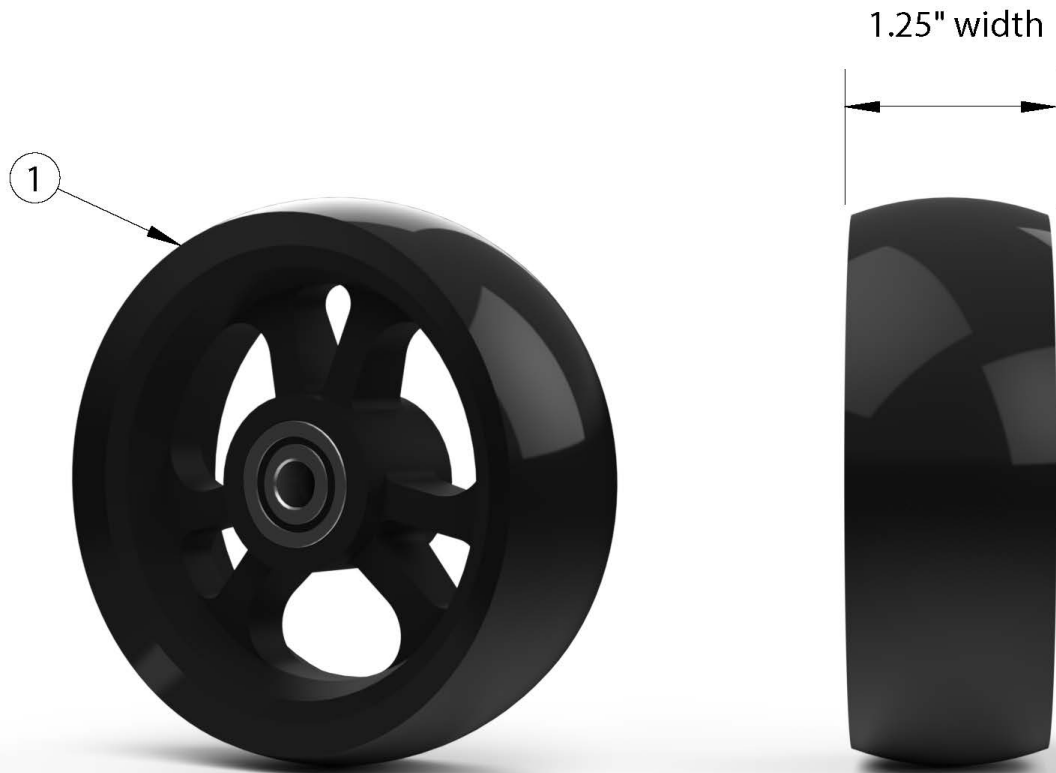

Catalyst E Casters - 1" Poly

If changing size of casters, new forks may be needed.

Item Number	Part Number	Description	Quantity
1a	100809	Caster 4 x 1" Poly (1.25")	1
1b	100807	Caster 5 x 1" Poly (1.25")	1
1c	100786	Caster 6 x 1" Poly (1.25")	1
1d	111862	Caster 7 x 1" Poly (1.25")	1
1e	111863	Caster 8 x 1" Poly (1.25")	1