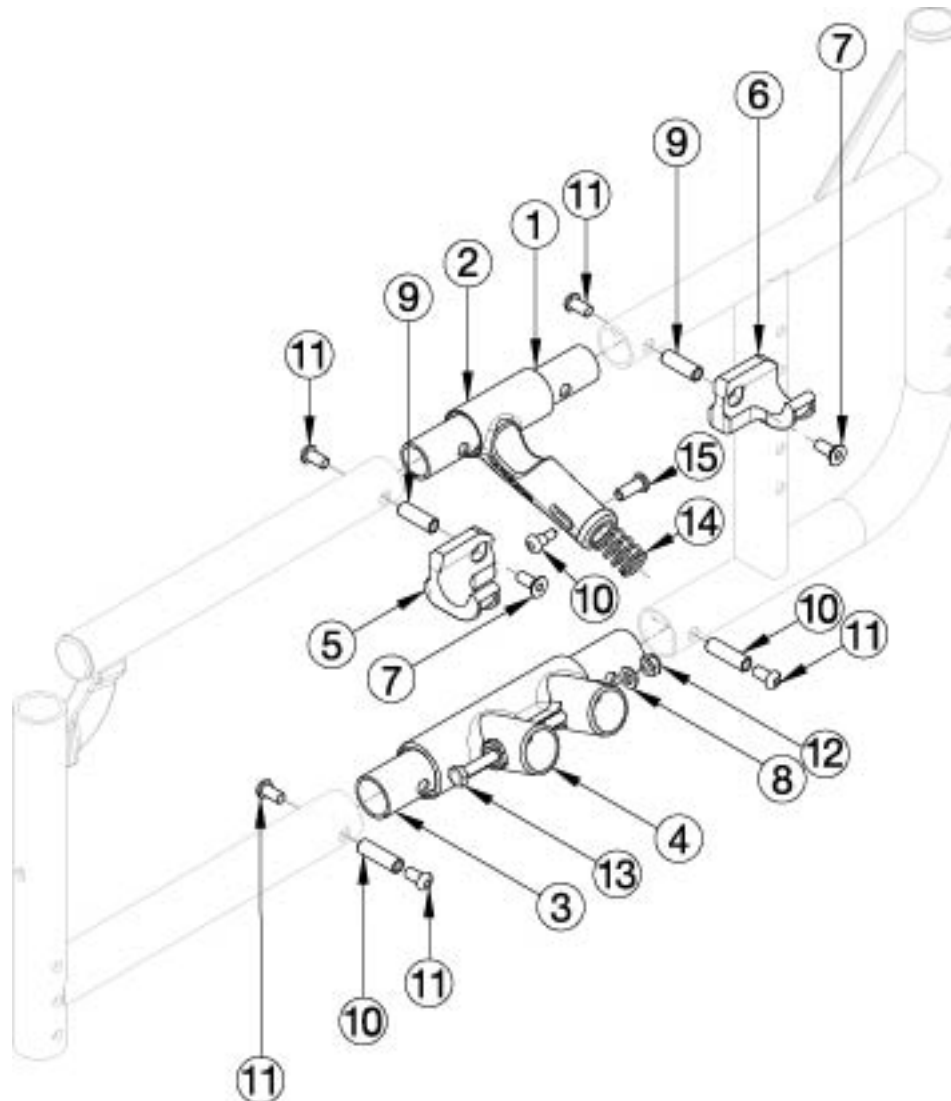

Catalyst 5 Side Frame Assembly - Open Seating (Seating System)

Upper Pivot Assemblies are based on seat width

Item Number	Part Number	Description	Quantity
2b, 16-18	500024	Upper Pivot Assembly 14" Width <i>This kit also contains the 14" slider link (not pictured)</i>	1
2a, 16-18	500025	Upper Pivot Assembly 15" Width <i>This kit also contains the 15" slider link (not pictured)</i>	1
2a, 16-18	500026	Upper Pivot Assembly 16" Width <i>This kit also contains the 16" slider link (not pictured)</i>	1
2a, 16-18	500027	Upper Pivot Assembly 17" Width <i>This kit also contains the 17" slider link (not pictured)</i>	1

Item Number	Part Number	Description	Quantity
2a, 16-18	500028	Upper Pivot Assembly 18" Width <i>This kit also contains the 18" slider link (not pictured)</i>	1
2a, 16-18	500029	Upper Pivot Assembly 19" Width <i>This kit also contains the 19" slider link (not pictured)</i>	1
2a, 16-18	500030	Upper Pivot Assembly 20" Width <i>This kit also contains the 20" slider link (not pictured)</i>	1
2a, 16-18	501479	Upper Pivot Assembly 21/22" Width <i>This kit also contains the 21/22" slider link (not pictured)</i>	1
1	000011	Frame Connector Upper CAT	1
3	000009	Frame Connector Lower CAT	1
4a	000001	Lower Frame Pivot CAT <i>Used with round style cross braces effective prior to 6/15/16</i>	1
4b	002806	Lower Frame Pivot CAT <i>Used with oval style cross braces effective 6/15/16</i>	1
5	000960R	Seat Hook Open Frame Right Front Frame / Left Rear Frame, Catalyst	1
6	000960L	Seat Hook Open Frame Left Front Frame / Right Rear Frame, Catalyst	1
7	101594	M6 x 14 CLS10.9 DIN7991 FSHCS BLKZC w/Patch	2
8	100746	M6 Flat Washer Blk Zn	2
9	000065	M6 x 23.68 Threaded Barrel	2
10	000066	M6 x 27 Threaded Barrel	2
11	100667	M6 x 12 BTN SHCS BLKZC w/Patch	6