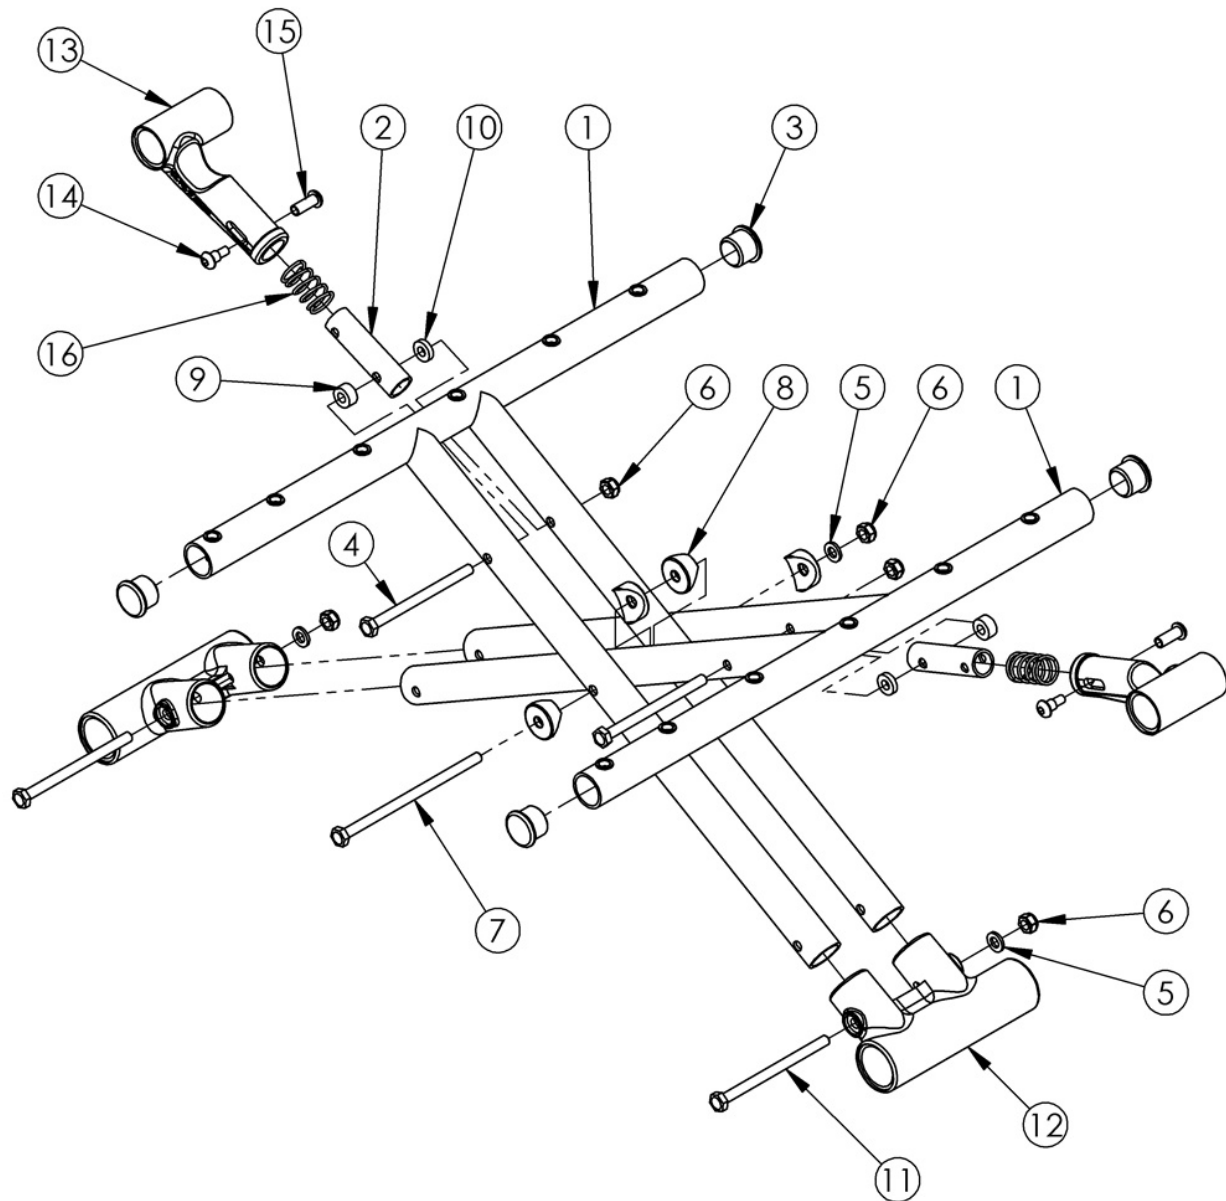

# Discontinued Catalyst Aluminum Cross Braces

*Pictured round-style cross braces effective prior to 4/13/16 on 21" and 22" wide chairs ending with serial numbers C4017704, C4HD002592, C5030817, C5HD002748, C5TH003678. Pictured round-style cross braces effective prior to 6/15/16 on 14" - 20" wide chairs ending with serial numbers C4018743, C4HD002700, C5032543, C5037979, C5HD002834, C5TH003715.*

| Item Number    | Part Number | Description                    | Quantity |
|----------------|-------------|--------------------------------|----------|
| 2a, 13a, 14-16 | 500024      | Upper Pivot Assembly 14" Width | 2        |
| 2b, 13b, 14-16 | 500025      | Upper Pivot Assembly 15" Width | 2        |
| 2c, 13b, 14-16 | 500026      | Upper Pivot Assembly 16" Width | 2        |