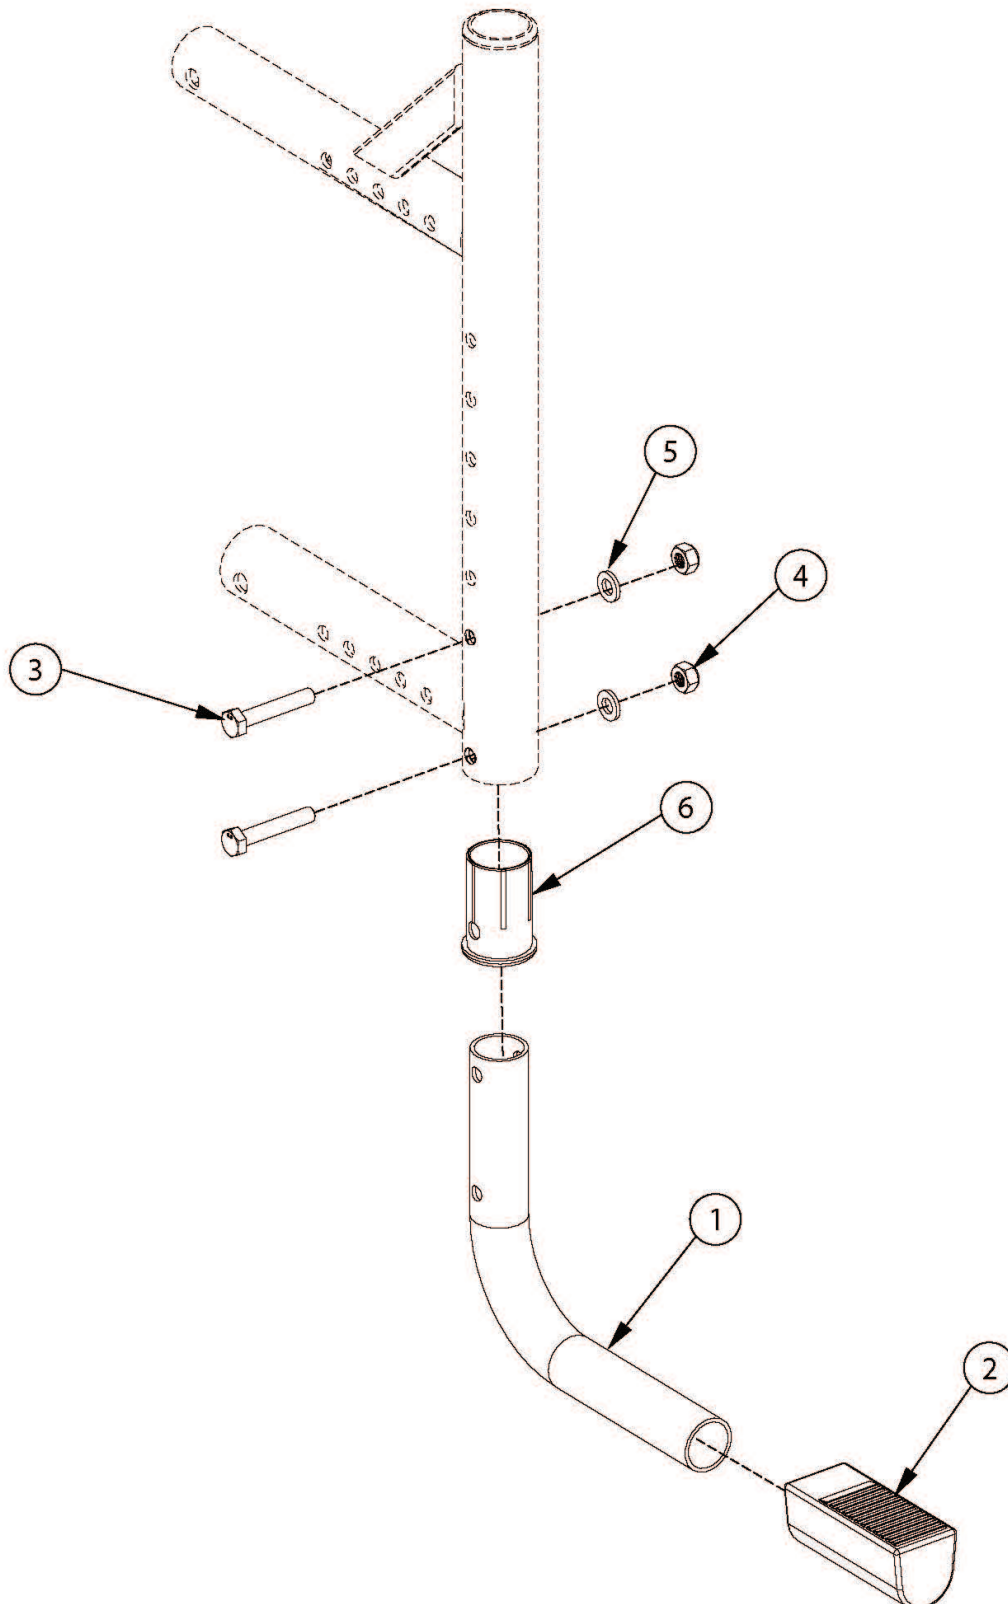

Catalyst 5VX Step Tube

New rear frames required with serial numbers prior to C5053765, C5HD003546, or CVX0091137 Not available with Heavy Duty Option

Item Number	Part Number	Description	Quantity
1 - 6	505420	Catalyst 5VX Step Tube Assembly Kit	1
1, 2	003535	Step Tube Assembly, CAT5VX	1
3	100860	M6 x 35 HHCS P/THD ZC	2
4	100658	M6 Nylock Nut Blk Zn	2
5	100746	M6 Flat Washer Blk Zn	2
6	003501	Step Tube/Transit Wheel Sleeve, CAT5VX	1