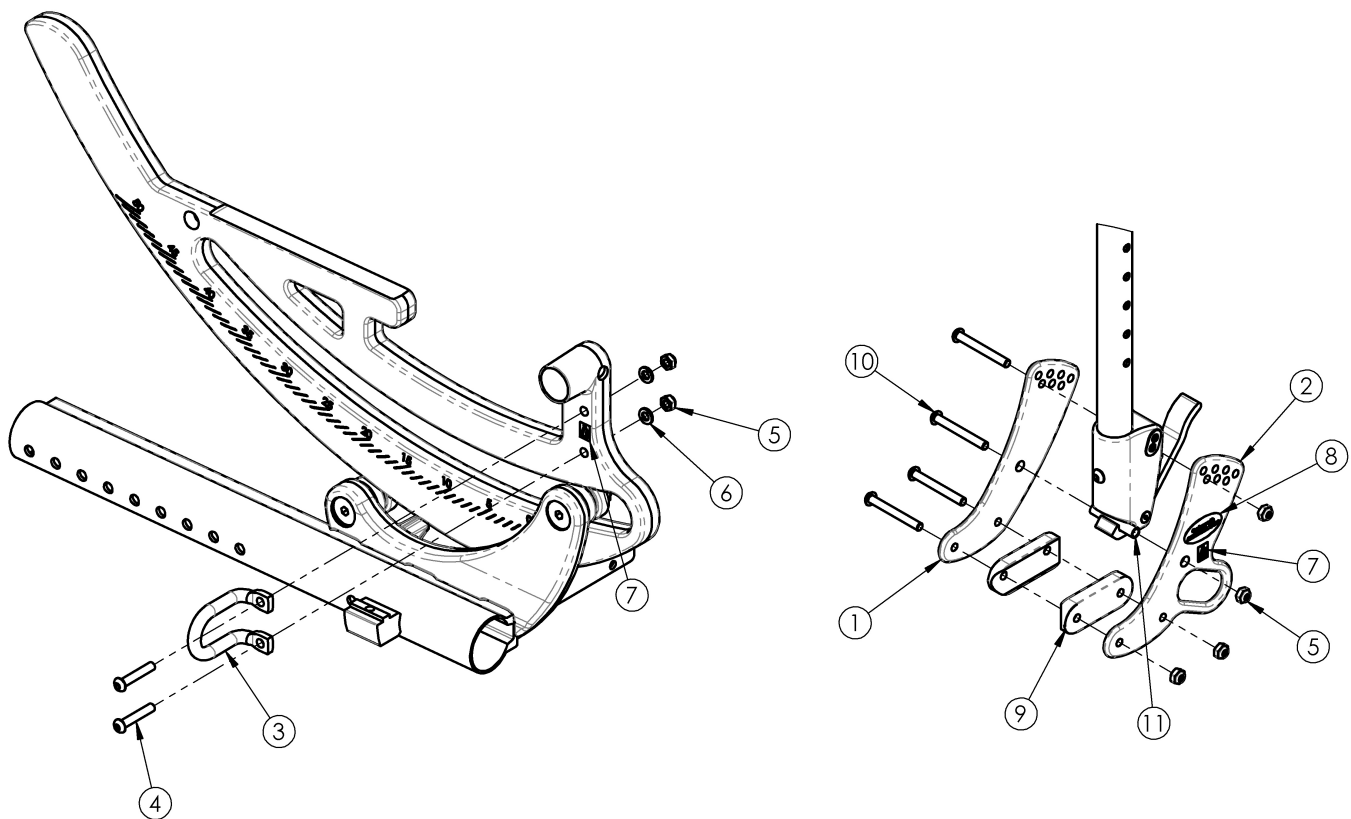

Focus CR Transit

Notice: Chair configuration review required prior to parts being quoted or ordered.

| Item Number | Part Number | Description | Quantity |
|----------------|-------------|--|----------|
| 2a - 10 | 501096 | Transit Retrofit Kit Focus <i>This kit is a complete retrofit, containing a pair of front transit brackets with attaching hardware and transit backplates.</i> | 1 |
| 2b - 9 | 503318 | Transit Retrofit Kit Reclining Back Focus <i>This kit is a complete retrofit, containing a pair of front transit brackets with attaching hardware and transit backplates.</i> | 1 |
| 1, 2a, 5, 7-11 | 501095 | Backrest Hardware Kit Transit Focus (PAIR) | 1 |
| 3 - 7 | 115745 | Rotary Frame Hardware Kit Transit Focus (PAIR) <i>This kit contains a pair of front transit brackets with attaching hardware</i> | 1 |
| 1 | 001071 | Back Plate Std TILT | 2 |
| 2a | 001421 | Back Plate Transit Inner TILT | 2 |
| 2b | 001263 | Back Plate, Recline, Transit Tilt | 2 |

| Item Number | Part Number | Description | Quantity |
|-------------|-------------|--|----------|
| | | <i>For full hardware used with the Reclining Backrest, please see the Focus CR Reclining Backrest page</i> | |
| 4 | 101811 | M6 x 35 BHCS Blk Zn | 4 |
| 5 | 100658 | M6 Nylock Nut Blk Zn | 12 |
| 6 | 100746 | M6 Flat Washer Blk Zn | 4 |
| 9 | 002594 | Saddle, Dual, 1" OD X 1.75 SP | 4 |
| 10 | 101781 | M6 x 50mm Partial Thread BHCS Blk ZC | 8 |
| 11 | 002738 | Spacer .313 OD x .243 ID x 1.68 long | 2 |