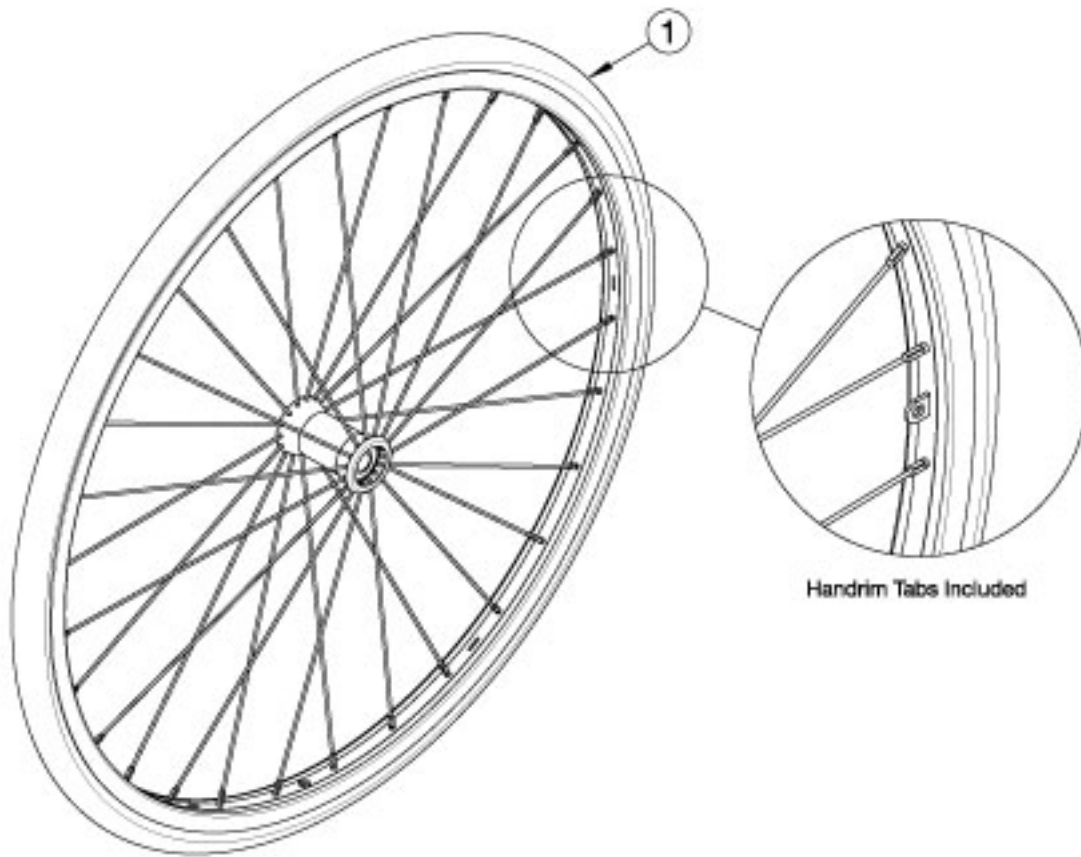

Focus Spoke Wheel / Tire Assemblies

Not available with 400lb weight capacity

Item Number	Part Number	Description	Quantity
1	116729	24" Spoke Rim 10 Slot Wheel, Pneumatic w/ Airless Insert Tire	1