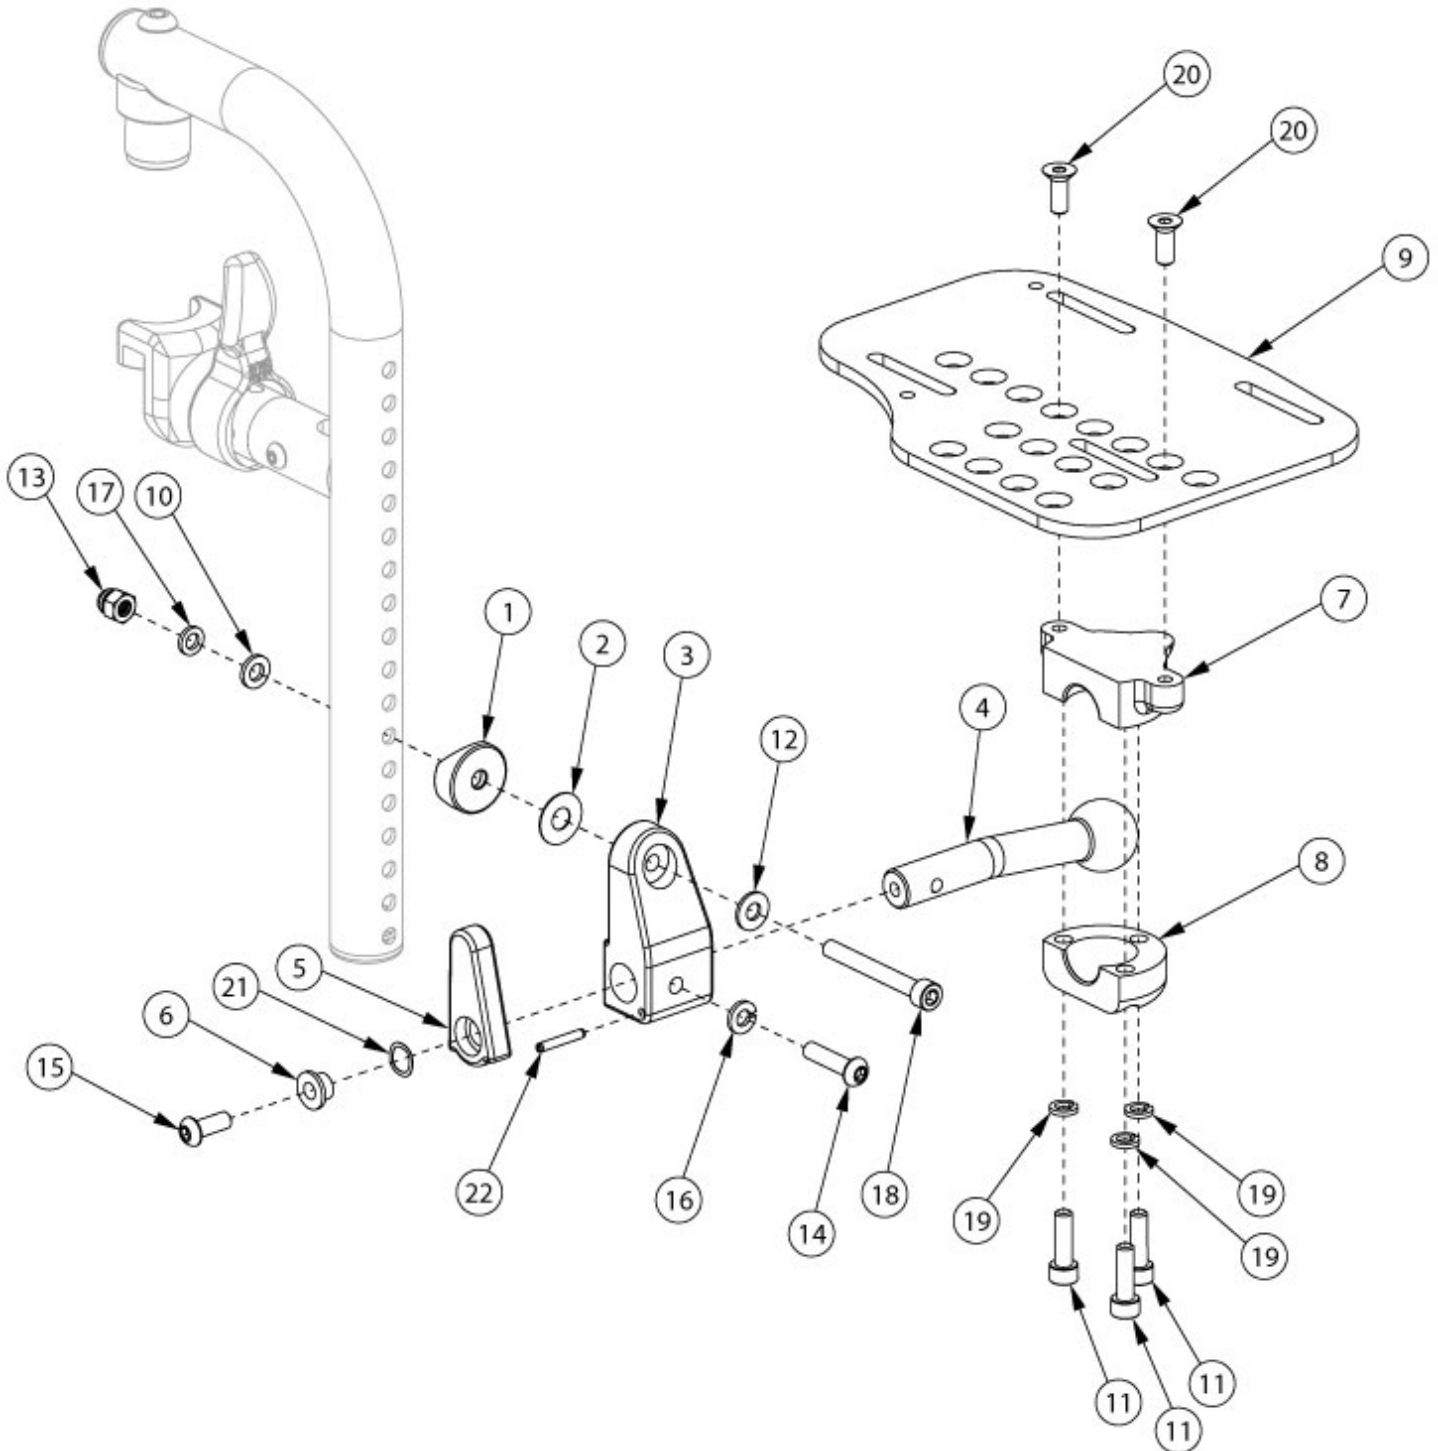

Focus Footplates - Aluminum Locking Multi-Angle Adjustable Footplate Front Mount

Sizes for footplates / assemblies are based on seat width with straight frame. If Focus chair has Offset Frame, add 2" to seat width.
 Only compatible with Front Mount Hangers.