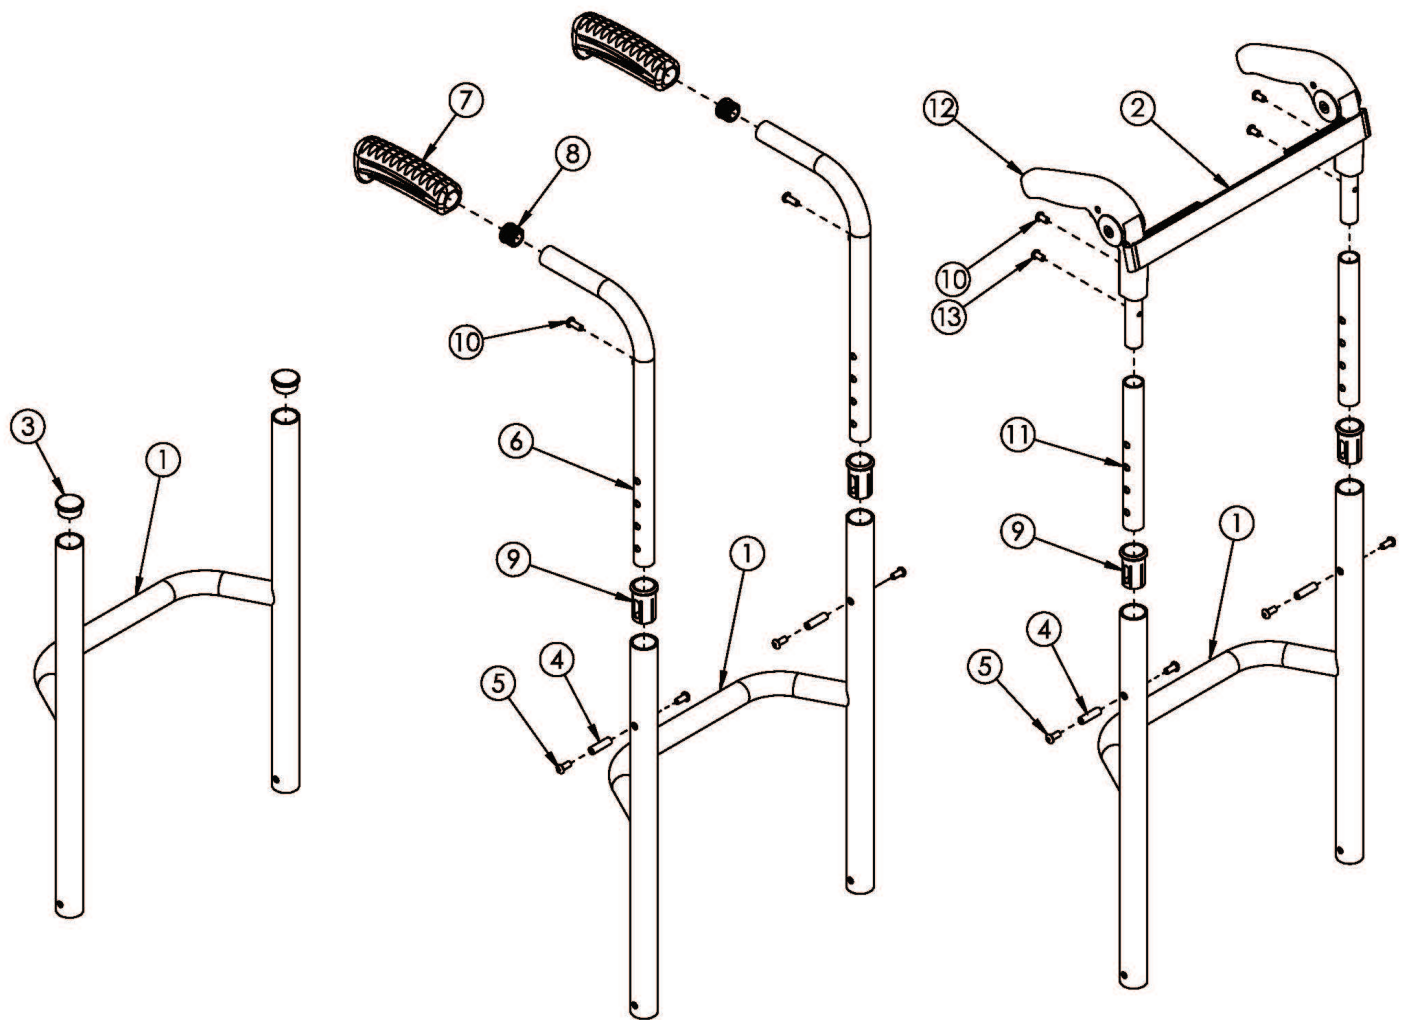

(Discontinued 1) Rogue Style Fixed Height Back Post with Non-Adjustable Height Rigidizer Bar on Rogue ALX (Formerly Tsunami)

This Rogue Style Backrest is not available with the Tsunami Heavy Duty option. If retrofitting to this backrest style, a minimum 1" of adjustable depth is required in addition to the Rogue Style Locking Backrest Mount and Hardware.

Item Number	Part Number	Description	Quantity
1a	108760	Fixed Height Rigid Backrest 5", 14" Wide <i>Used with 9" back height with standard or low profile push handles</i>	1
1b	108762	Fixed Height Rigid Backrest 6", 14" Wide <i>Used with 10" back height with standard or low profile push handles or 12" back height with fold down push handles</i>	1
1c	108764	Fixed Height Rigid Backrest 7", 14" Wide	1