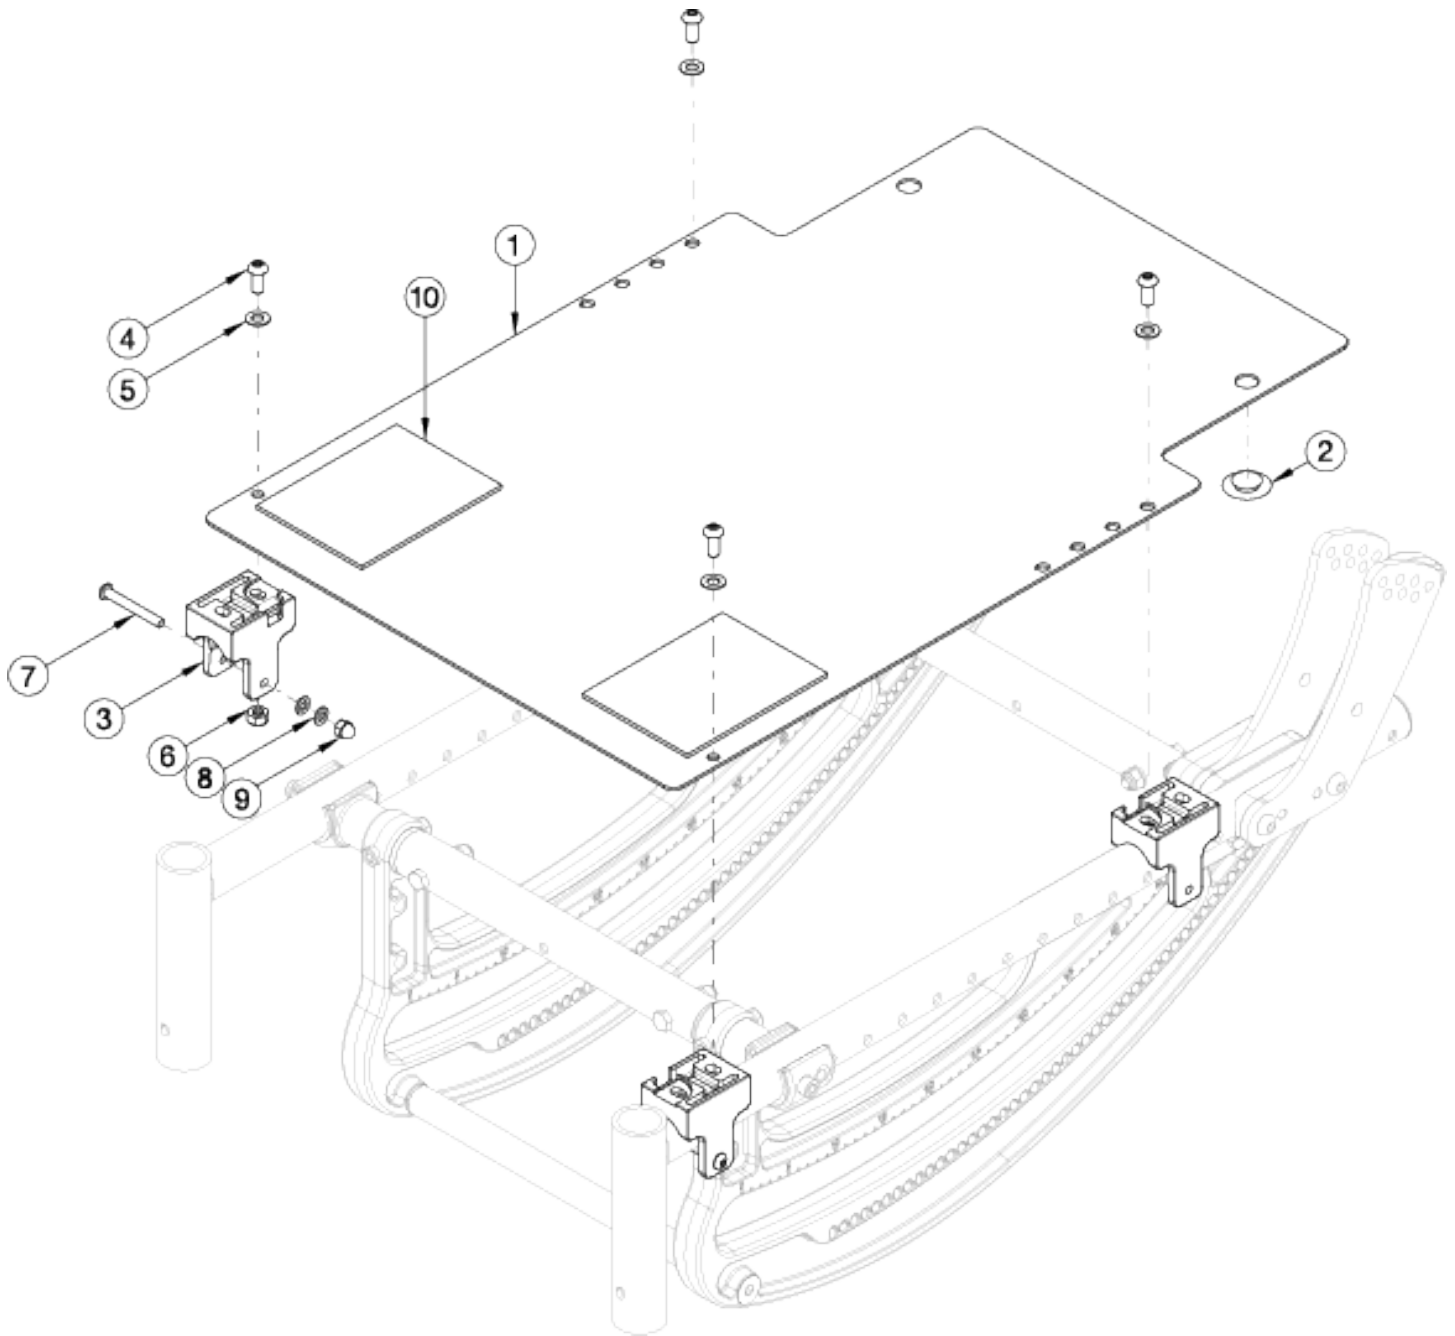

CR45 Solid Seat Pan

Item Number	Part Number	Description	Quantity
1a, 2-10	121255	14W, Short, Solid Seat Pan Assembly Tilt	1
1b, 2-10	121256	15W, Short, Solid Seat Pan Assembly Tilt	1
1c, 2-10	121257	16W, Short, Solid Seat Pan Assembly Tilt	1
1d, 2-10	121258	17W, Short, Solid Seat Pan Assembly Tilt	1
1e, 2-10	121259	18W, Short, Solid Seat Pan Assembly Tilt	1

Item Number	Part Number	Description	Quantity
1f, 2-10	121260	19W, Short, Solid Seat Pan Assembly Tilt	1
1g, 2-10	121261	20W, Short, Solid Seat Pan Assembly Tilt	1
1h, 2-10	121262	21W, Short, Solid Seat Pan Assembly Tilt	1
1i, 2-10	121263	22W, Short, Solid Seat Pan Assembly Tilt	1
1j, 2-10	121264	14W, Medium, Solid Seat Pan Assembly Tilt	1
1k, 2-10	121265	15W, Medium, Solid Seat Pan Assembly Tilt	1
1l, 2-10	121266	16W, Medium, Solid Seat Pan Assembly Tilt	1
1m, 2-10	121267	17W, Medium, Solid Seat Pan Assembly Tilt	1
1n, 2-10	121268	18W, Medium, Solid Seat Pan Assembly Tilt	1
1o, 2-10	121269	19W, Medium, Solid Seat Pan Assembly Tilt	1
1p, 2-10	121270	20W, Medium, Solid Seat Pan Assembly Tilt	1
1q, 2-10	121271	21W, Medium, Solid Seat Pan Assembly Tilt	1
1r, 2-10	121272	22W, Medium, Solid Seat Pan Assembly Tilt	1
1s, 2-10	121273	14W, Long, Solid Seat Pan Assembly Tilt	1
1t, 2-10	121274	15W, Long, Solid Seat Pan Assembly Tilt	1
1u, 2-10	121275	16W, Long, Solid Seat Pan Assembly Tilt	1
1v, 2-10	121276	17W, Long, Solid Seat Pan Assembly Tilt	1
1w, 2-10	121277	18W, Long, Solid Seat Pan Assembly Tilt	1
1x, 2-10	121278	19W, Long, Solid Seat Pan Assembly Tilt	1
1y, 2-10	121279	20W, Long, Solid Seat Pan Assembly Tilt	1
1z, 2-10	121280	21W, Long, Solid Seat Pan Assembly Tilt	1
1ab, 2-10	121281	22W, Long, Solid Seat Pan Assembly Tilt	1
3	116538	Universal Seat Pan Transit Bracket, Catalyst and CR45	4
4	101708	M6 x 14 BTN SHCS BLKZC w/Patch	4
5	102803	Washer Flat .250 X .500 X .027 Hx Blz	4
6	100658	M6 Nylock Nut Blk Zn	4
7	121064	BHCS, M5x0.8x40 CLS 10.9 P/THD BLKZ	2
8	101856	Flat Washer, M5, Blk Zn	4