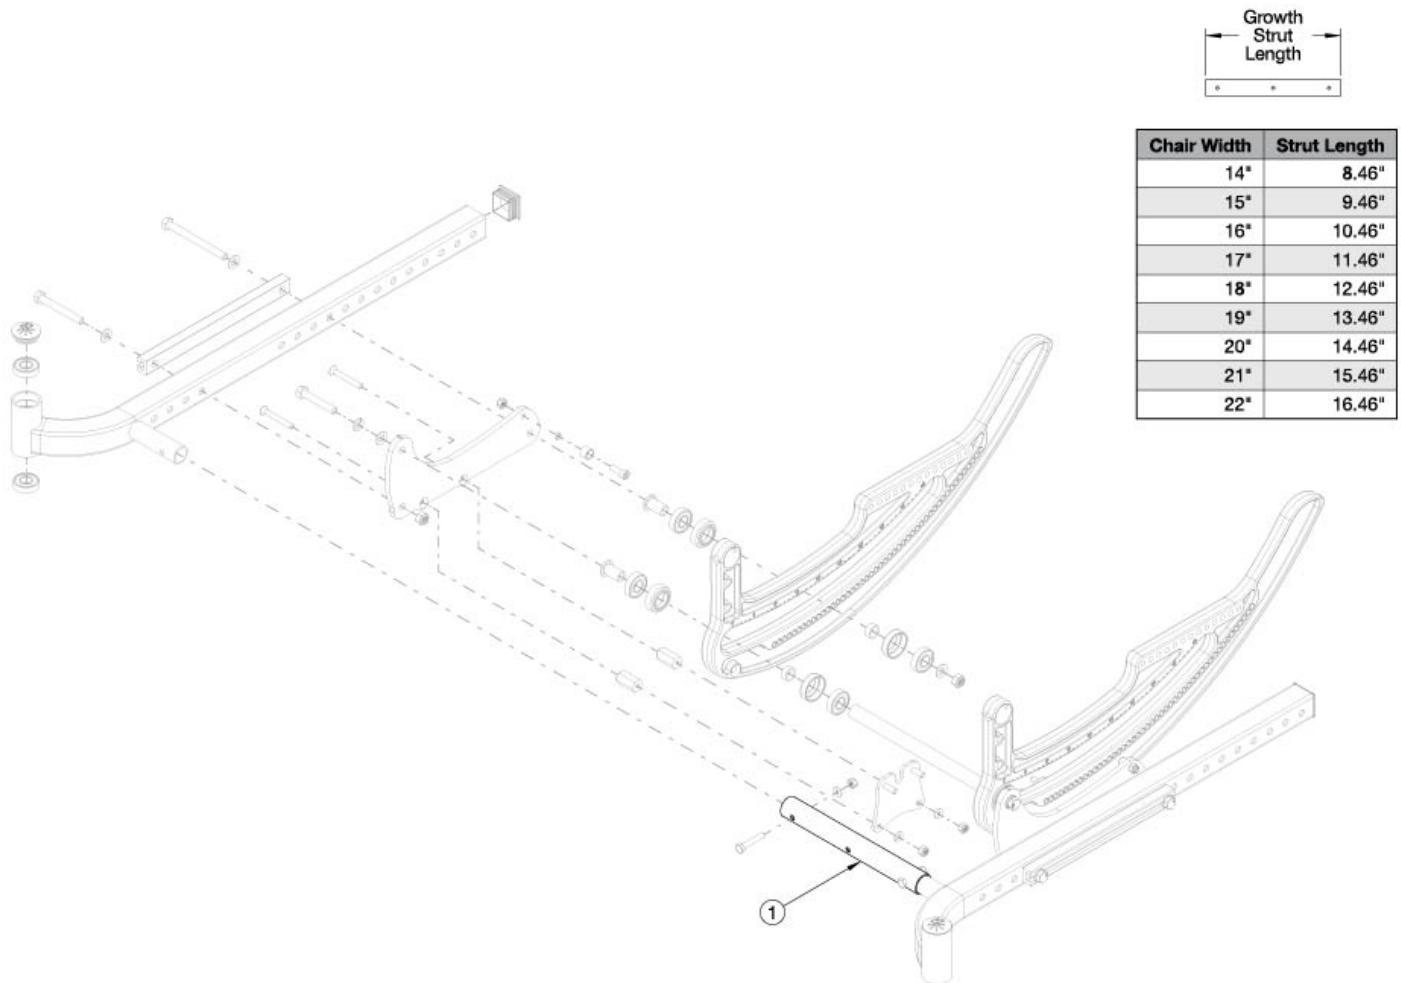

CR45 Base Frame - Growth

Has your width changed? Will your current Frame Strut Tube work? If not, please select accordingly.

Item Number	Part Number	Description	Quantity
1a	112450	Frame Strut Tube 14W	1
1b	112451	Frame Strut Tube 15W	1
1c	112452	Frame Strut Tube 16W	1
1d	112453	Frame Strut Tube 17W	1
1e	112454	Frame Strut Tube 18W	1
1f	112455	Frame Strut Tube 19W	1
1g	112456	Frame Strut Tube 20W	1
1h	112457	Frame Strut Tube 21W	1

Item Number	Part Number	Description	Quantity
1i	112458	Frame Strut Tube 22W	1