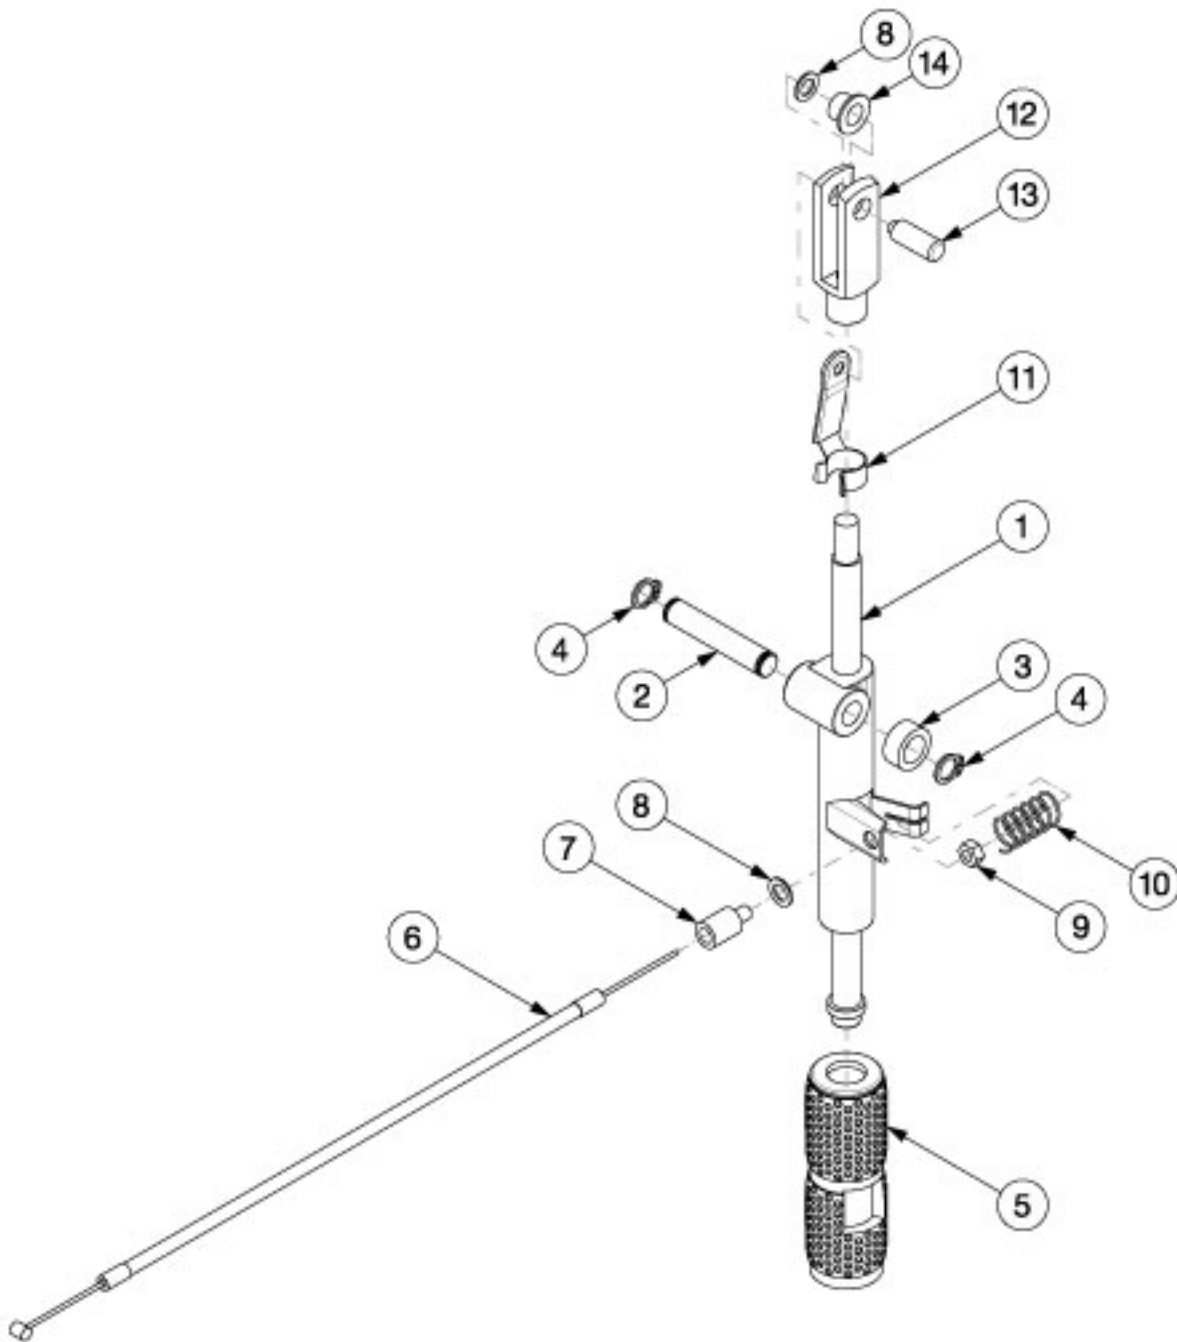

Tyke Mechlock and Cable

Item Number	Part Number	Description	Quantity
1-14	113468	Tilt Mechlock and Cable, Tyke	1