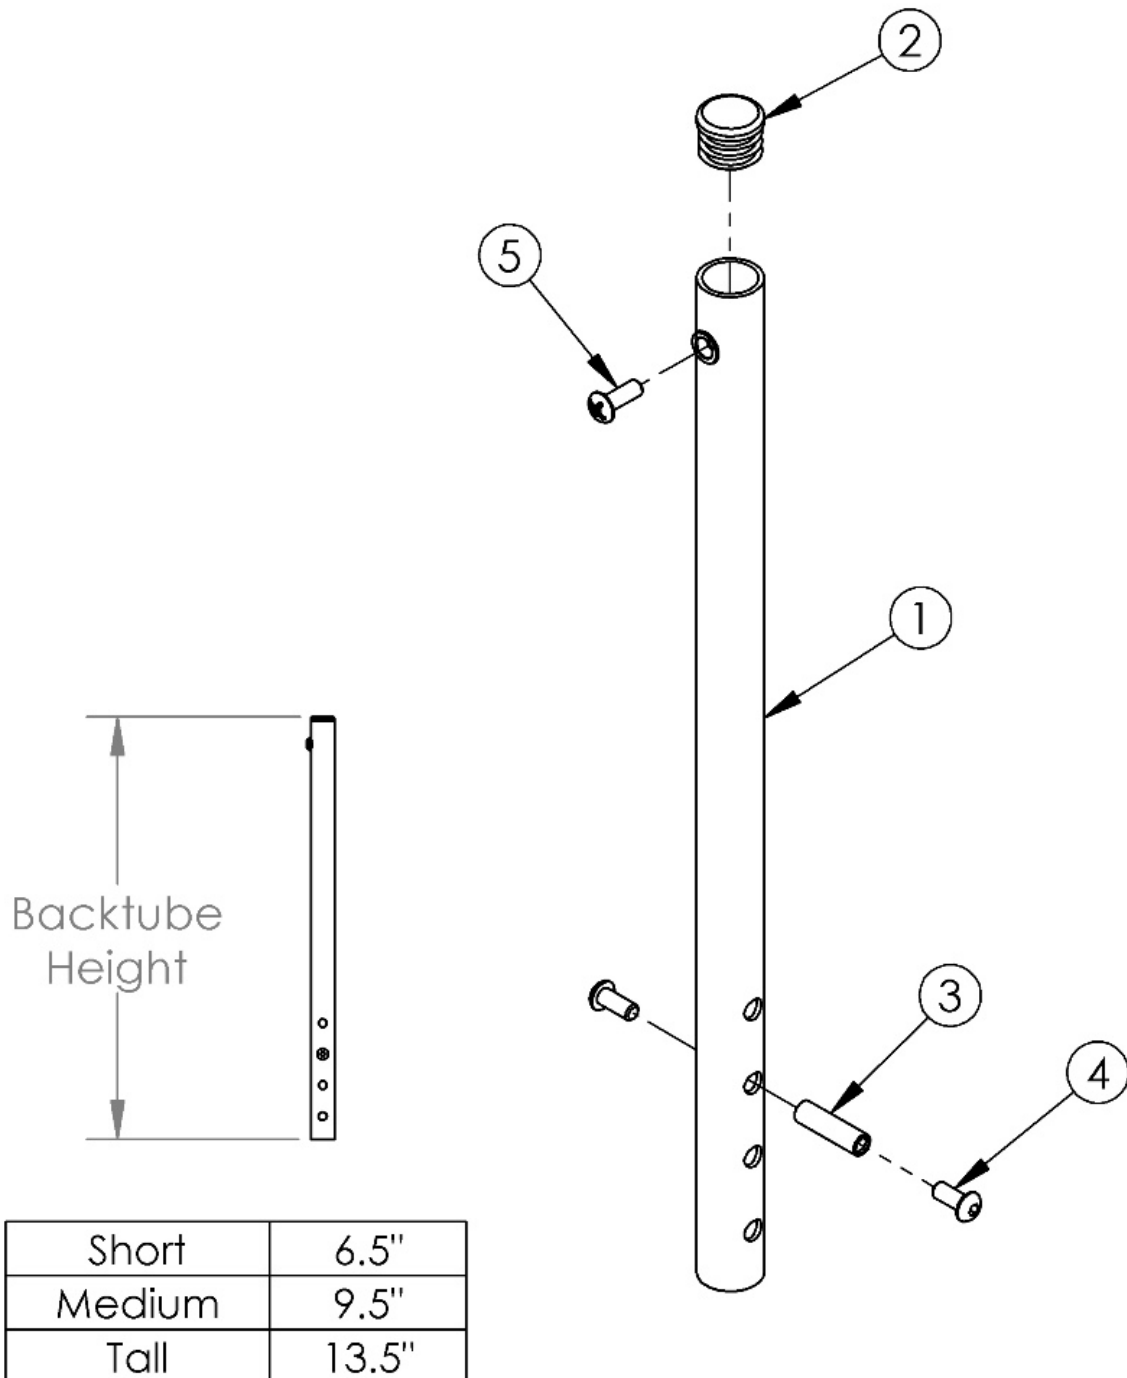

(Discontinued 1) Rogue Backtube

This Rogue Backtube is discontinued and was used on serial numbers prior to RG0016612.

Item Number	Part Number	Description	Quantity
1a, 2 - 5	501388	Backtube w/Hardware Assembly Short, Rigid	1

Item Number	Part Number	Description	Quantity
1b, 2 - 5	501389	Backtube w/Hardware Assembly Medium, Rigid	1
1c, 2 - 5	501390	Backtube w/Hardware Assembly Tall, Rigid	1
1a	000192	Backtube Extension 6.5", Rigid	1
1b	000193	Backtube Extension 9.5", Rigid	1
1c	000194	Backtube Extension 13.5", Rigid	1
2	100638	Tube End Plug 3/4"	1
3	000073	M5 x 24 Threaded Barrel	1
4	100669	M5 x 10 BTN SHCS BLKZC w/Patch	2
5	100734	M5 x 16 PHMS ZC	1