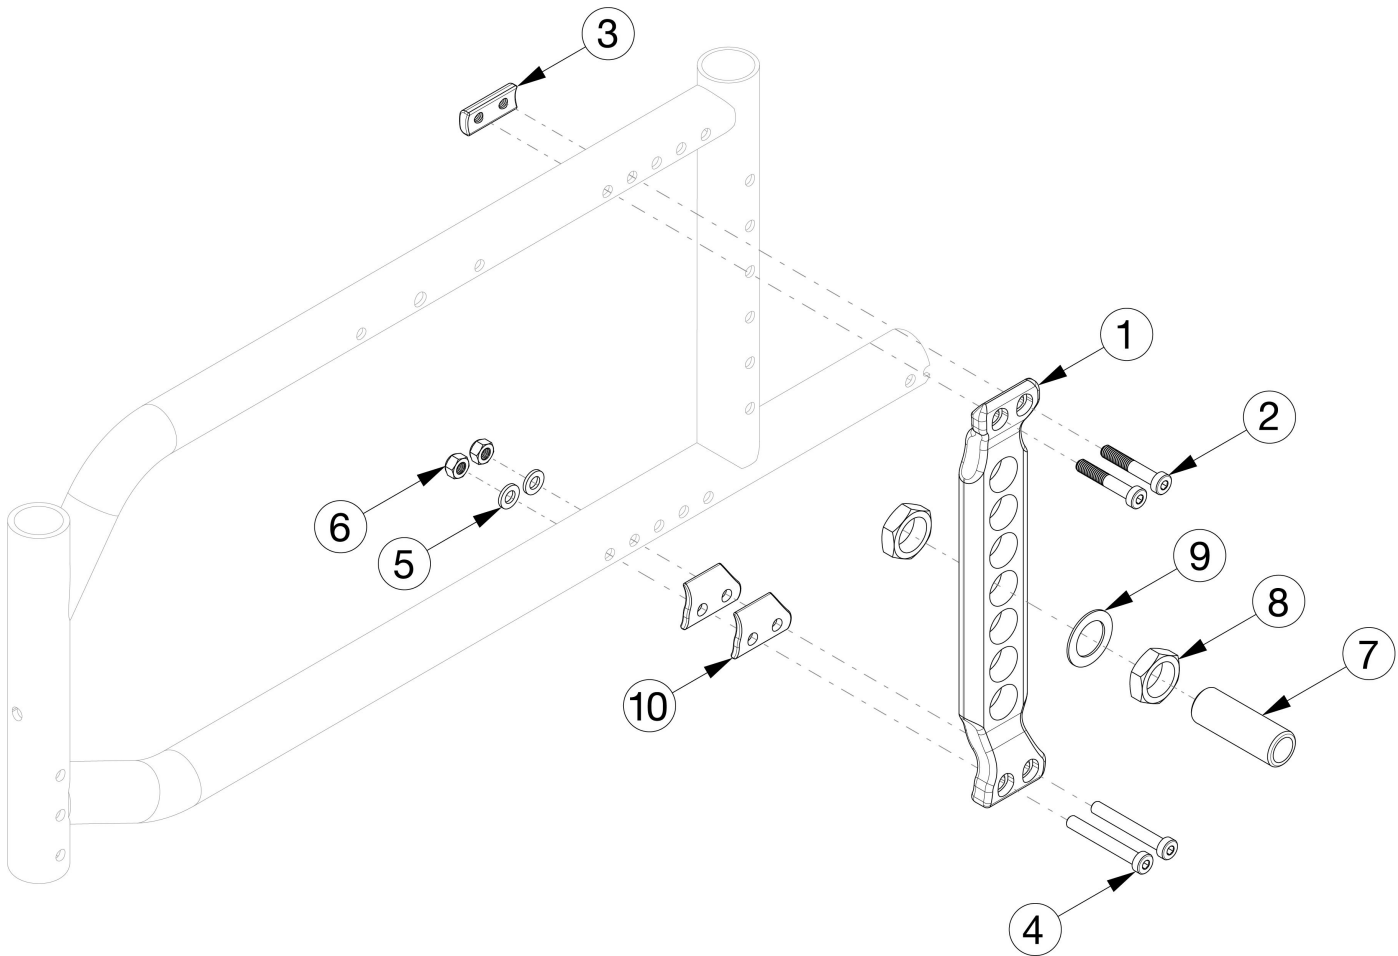

# Catalyst E Vertical Axle Plate

Item Number	Part Number	Description	Quantity	Retail
1, 2, 4-6, 7	506127	Vertical Axle Plate Assembly, Black, 0° Camber <i>This kit is only for one side</i>	1	\$95.27
1, 7-9	506132	Vertical Axle Plate, Black, with Receiver Assembly 1/2" <i>This kit is only for one side</i>	1	\$89.49
7-9	114172	Axle Receiver Hardware <i>This kit is only for one side</i>	1	\$22.90
1	003519INST	VX Axle Plate Black with Instruction	1	\$66.58
2	103370	M6 x 35 Low SHCS BLK ZC w/Patch	2	\$4.41
3	003520	Threaded Axle Nut Plate	1	\$11.04
4	101123	M6 x 45 Low SHCS BLK ZC	2	\$1.66
5	100746	M6 Flat Washer Blk Zn	2	\$1.66
6	100658	M6 Nylock Nut Blk Zn	2	\$1.10

<b>Item Number</b>	<b>Part Number</b>	<b>Description</b>	<b>Quantity</b>	<b>Retail</b>
7	100756	Axle Receiver 1/2"	1	\$18.56
8	100514	Axle Receiver Nut M18 x D12 x 8mm	2	\$1.62
9	100583	Axle Plate Washer 18mm	1	\$1.10