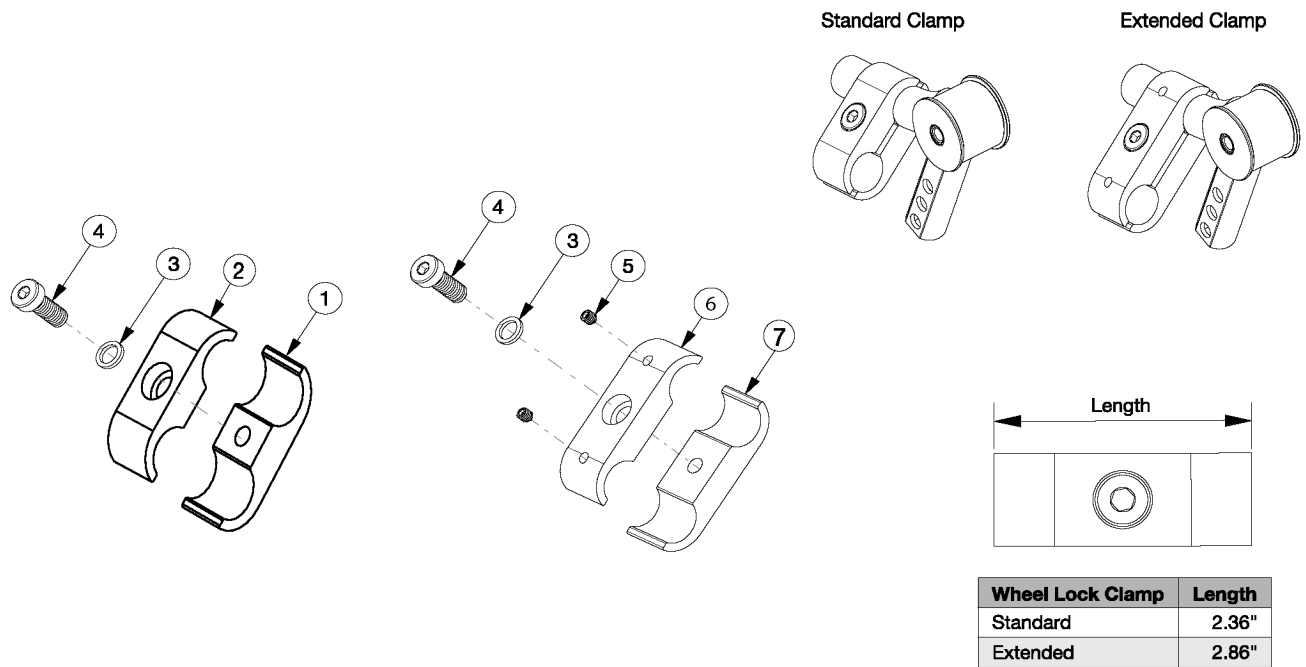

# Ethos Wheel Lock Clamps

Item Number	Part Number	Description	Quantity
1 - 4	003973	Wheel Lock Clamp Assembly, Rigid <i>Used with 1.25" or less rear wheel spacing</i>	1
3 - 7	112430	Wheel Lock Clamp Assembly with Set Screws, Extended, Rigid <i>Replaced part number 004162. Used with 1.5" or greater rear wheel spacing or if Height Adjustable T-Arms are present</i>	1
1	003974	Wheel Lock Clamp Threaded	1
2	003975	Wheel Lock Clamp C'Bored	1
3	101701	Washer 3.315/.350 x .425/.525 x .059/.067 18-8 F/W	1
4	103327	M8 x 20 LHCS Blk Zc	1
5	105015	M5 X 6 DIN914 SSS CONE PT PLN	2
7	004163	Wheel Lock Clamp Threaded Long	1