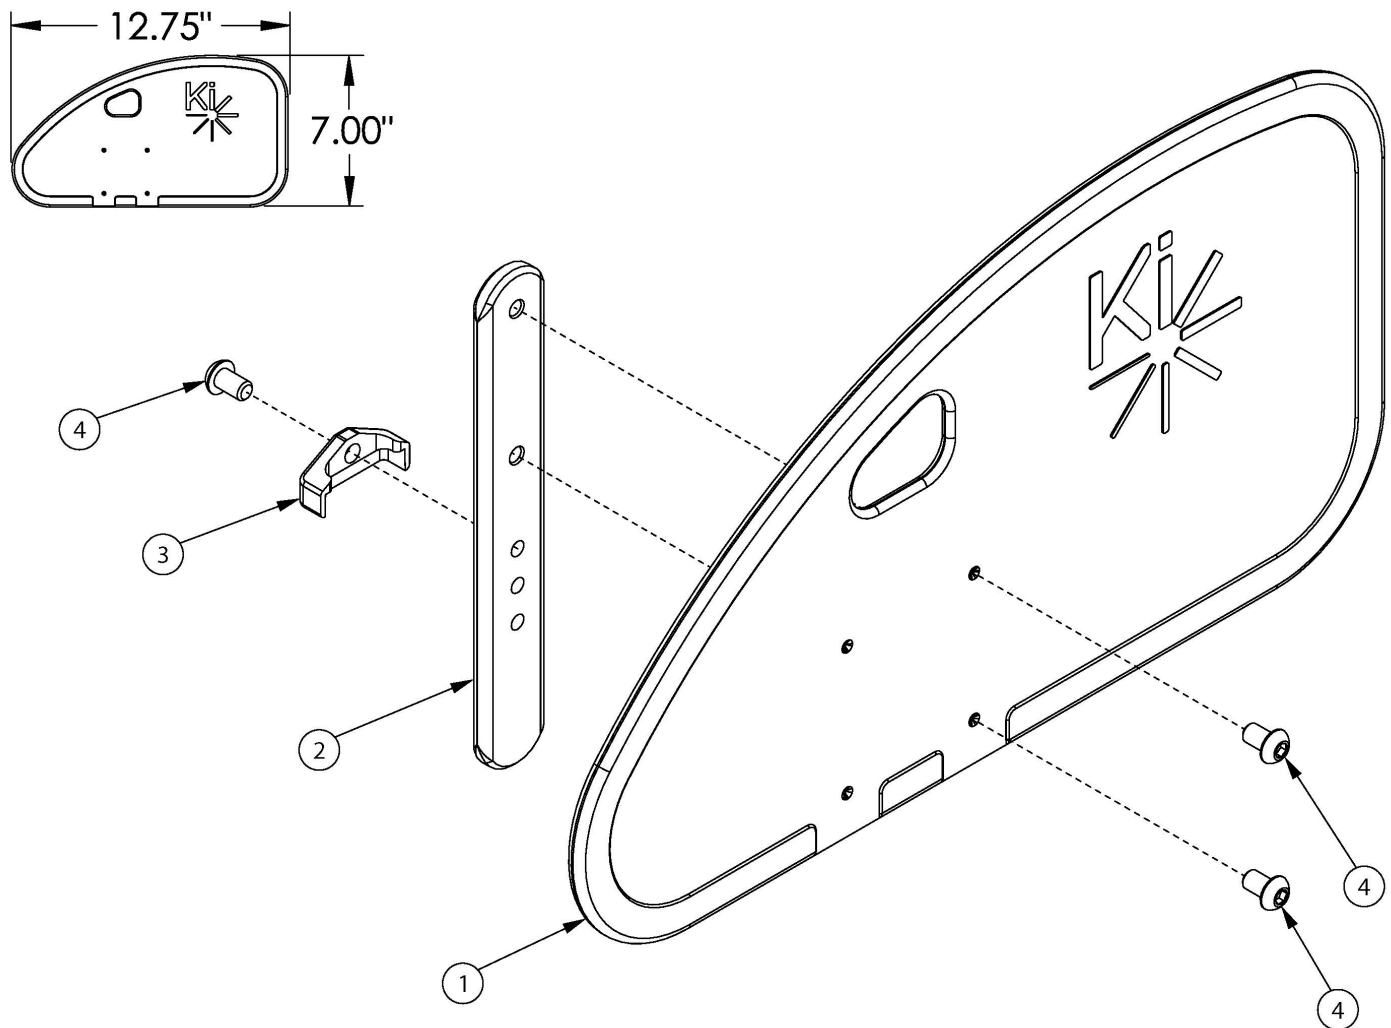

Clik Side Guards - Removable Adult Composite

If retrofitting, side guard receivers may be required

Item Number	Part Number	Description	Quantity
1-4	112578	Side Guard Assembly, Rear Drilled, Left <i>Used on all configurations of rigid chairs.</i>	1
1-4	112579	Side Guard Assembly, Rear Drilled, Right <i>Used on all configurations of rigid chairs.</i>	1
1-4	112580	Side Guard Assembly, Rear Drilled, PAIR <i>Used on all configurations of rigid chairs.</i>	1
1	112574	Side Guard Panel Rear Drilled	1
2	000140	Side Guard Post	1
3	001342	Side Guard Post Stop	1

Item Number	Part Number	Description	Quantity
4	101184	M6 x 10 BTN SHCS BLKZC w/Patch	3