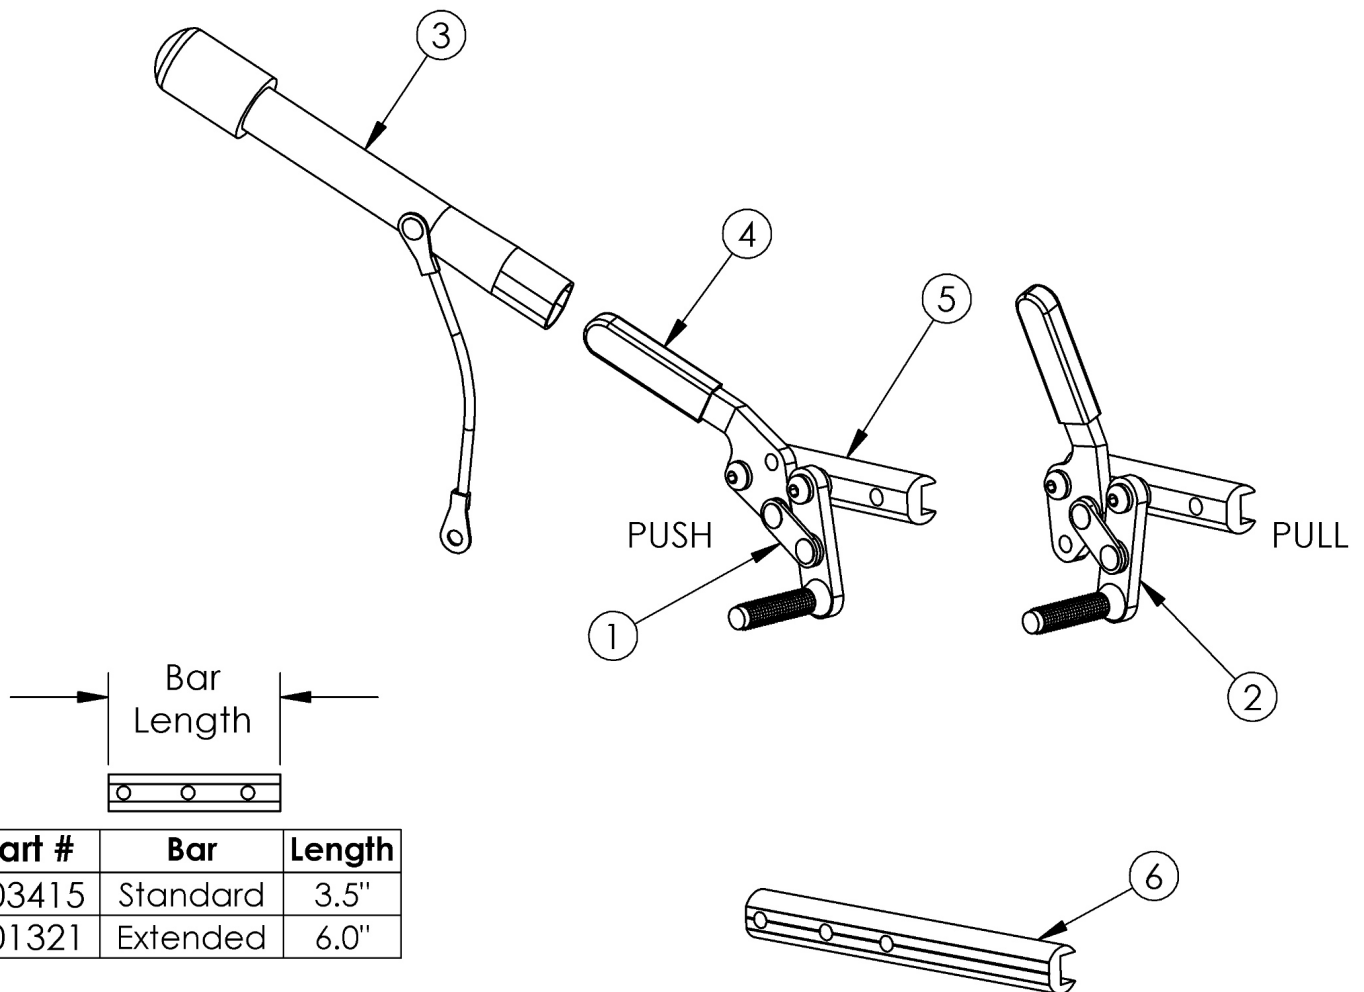

(Discontinued) Rogue XP Push and Pull to Lock Wheel Locks

Part #	Bar	Length
003415	Standard	3.5"
001321	Extended	6.0"

This style wheel lock discontinued November 2021

Item Number	Part Number	Description	Quantity
1a, 4b, 5	503206	Wheel Lock Assembly, Push Right w/ Instruction <i>This kit contains 200251 wheel lock along with an instruction for reversing the wheel lock. Replaced with kit 115308.</i>	1
1b, 4b, 5	503205	Wheel Lock Assembly, Push Left w/ Instruction <i>This kit contains 200252 wheel lock along with an instruction for reversing the wheel lock. Replaced with kit 115307.</i>	1
2a, 4b, 5	503207	Wheel Lock Assembly, Pull Right w/ Instruction <i>This kit contains 200253 wheel lock along with an instruction for reversing the wheel lock. Replaced with kit 115305.</i>	1
2b, 4b, 5	503208	Wheel Lock Assembly, Pull Left w/ Instruction	1