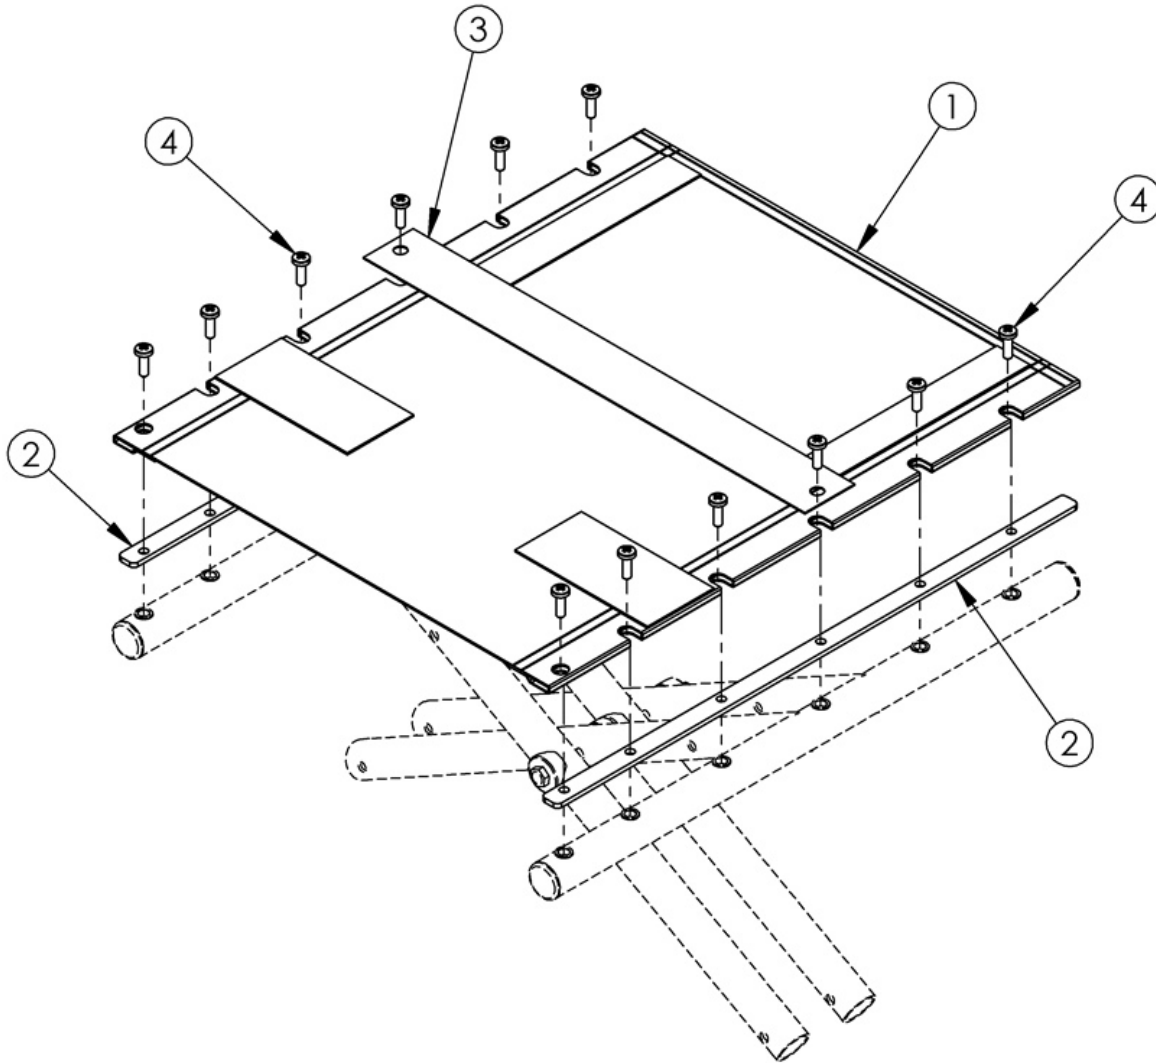

Catalyst Seat Upholstery

| SCREW (ITEM 4) QTY PER CHAIR | |
|------------------------------|-----------|
| SEAT DEPTH | SCREW QTY |
| 14" - 15" | 10 |
| 16" - 17" | 12 |
| 18" - 19" | 14 |
| 20" | 16 |

Seat upholstery width measures approximately 2.5" less than the chair size. Seat upholstery depth measures true to the chair size. If adding seat upholstery, rails and screws are needed.

| Item Number | Part Number | Description | Quantity |
|-------------|-------------|--------------------------|----------|
| 1a | 100093 | Seat Upholstery Cat 1414 | 1 |