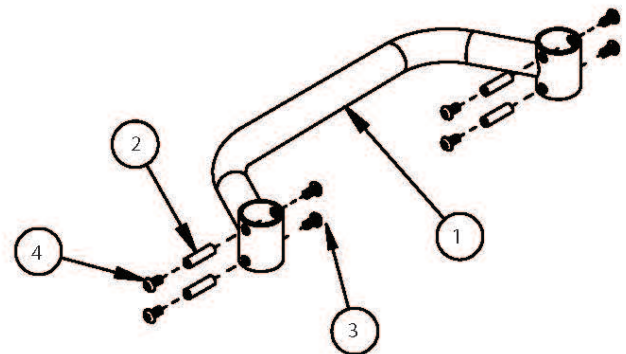

(Discontinued) Ethos / Rogue Backrest with Adjustable Height Rigidizer Bar - Growth

Height Adjustable Backrest w/Adjustable Rigidizer Bar

Fixed Height Backrest w/Adjustable Rigidizer Bar

Item Number	Part Number	Description	Quantity
1a	000185	Adjustable Height Rigidizer Bar 14" Wide	1
1b	000186	Adjustable Height Rigidizer Bar 15" Wide	1
1c	000187	Adjustable Height Rigidizer Bar 16" Wide	1
1d	000188	Adjustable Height Rigidizer Bar 17" Wide	1
1e	000189	Adjustable Height Rigidizer Bar 18" Wide	1
1f	000190	Adjustable Height Rigidizer Bar 19" Wide	1
1g	000191	Adjustable Height Rigidizer Bar 20" Wide	1
2	000073	M5 x 24 Threaded Barrel	6
3	100669	M5 x 10 BTN SHCS BLKZC w/Patch <i>Quantity 8 used with Height Adjustable Backrest; Quantity 4 used with Fixed Height Backrest</i>	8
4	103524	M5 x 10 BTN SHCS BLK ZN <i>Only used with Fixed Height Backrest</i>	4