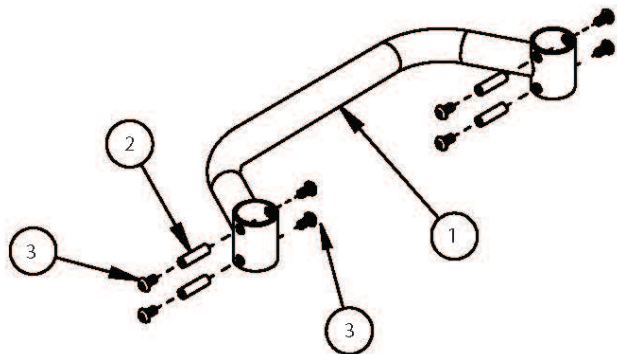

(Discontinued) Ethos / Rogue Backrest with Adjustable Height Rigidizer Bar - Growth

Height Adjustable Backrest w/Adjustable Rigidizer Bar

Fixed Height Backrest w/Adjustable Rigidizer Bar

Item Number	Part Number	Description	Quantity
1a	000185	Adjustable Height Rigidizer Bar 14" Wide	1
1b	000186	Adjustable Height Rigidizer Bar 15" Wide	1
1c	000187	Adjustable Height Rigidizer Bar 16" Wide	1
1d	000188	Adjustable Height Rigidizer Bar 17" Wide	1
1e	000189	Adjustable Height Rigidizer Bar 18" Wide	1
1f	000190	Adjustable Height Rigidizer Bar 19" Wide	1
1g	000191	Adjustable Height Rigidizer Bar 20" Wide	1
2	000073	M5 x 24 Threaded Barrel	6
3	100669	M5 x 10 BTN SHCS BLKZC w/Patch <i>Quantity 8 used with Height Adjustable Backrest; Quantity 4 used with Fixed Height Backrest</i>	8
4	103524	M5 x 10 BTN SHCS BLK ZN <i>Only used with Fixed Height Backrest</i>	4