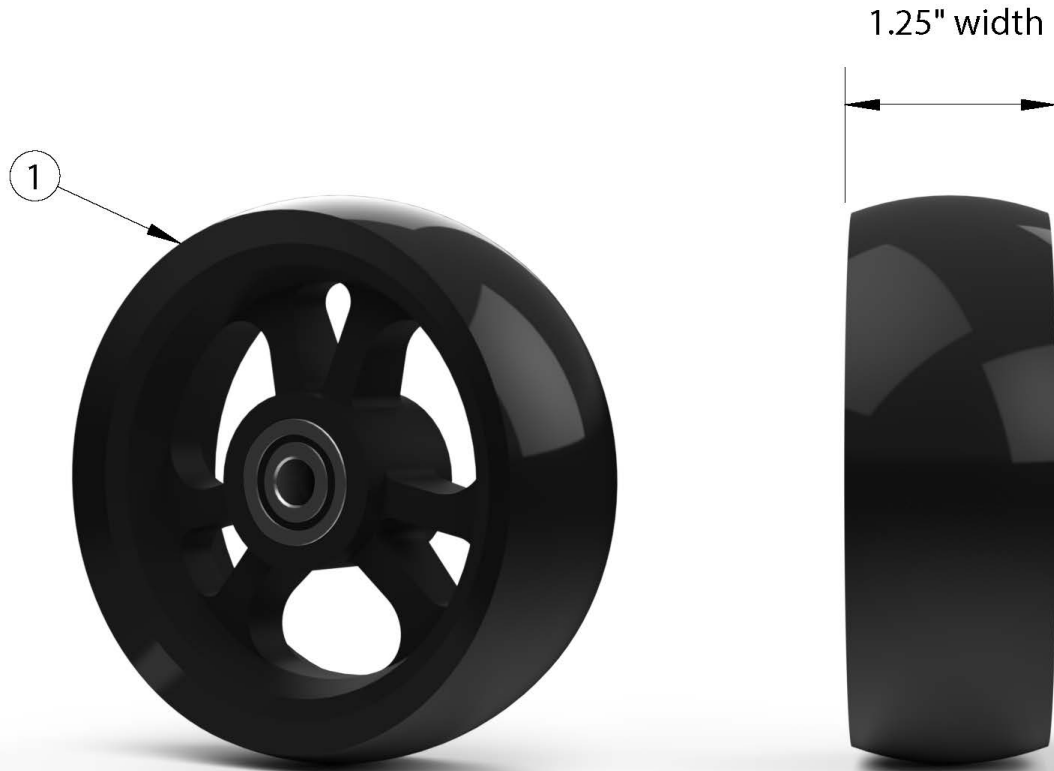

Flip Casters - 1" Poly

If changing size of casters, new forks may be needed.

Item Number	Part Number	Description	Quantity
1a	100807	Caster 5 x 1" Poly (1.25") <i>Replaced part number 100518</i>	1
1b	100786	Caster 6 x 1" Poly (1.25") <i>Replaced part number 100521</i>	1
1c	111862	Caster 7 x 1" Poly (1.25") <i>Replaced part number 100556</i>	1
1d	111863	Caster 8 x 1" Poly (1.25") <i>Replaced part number 100525</i>	1