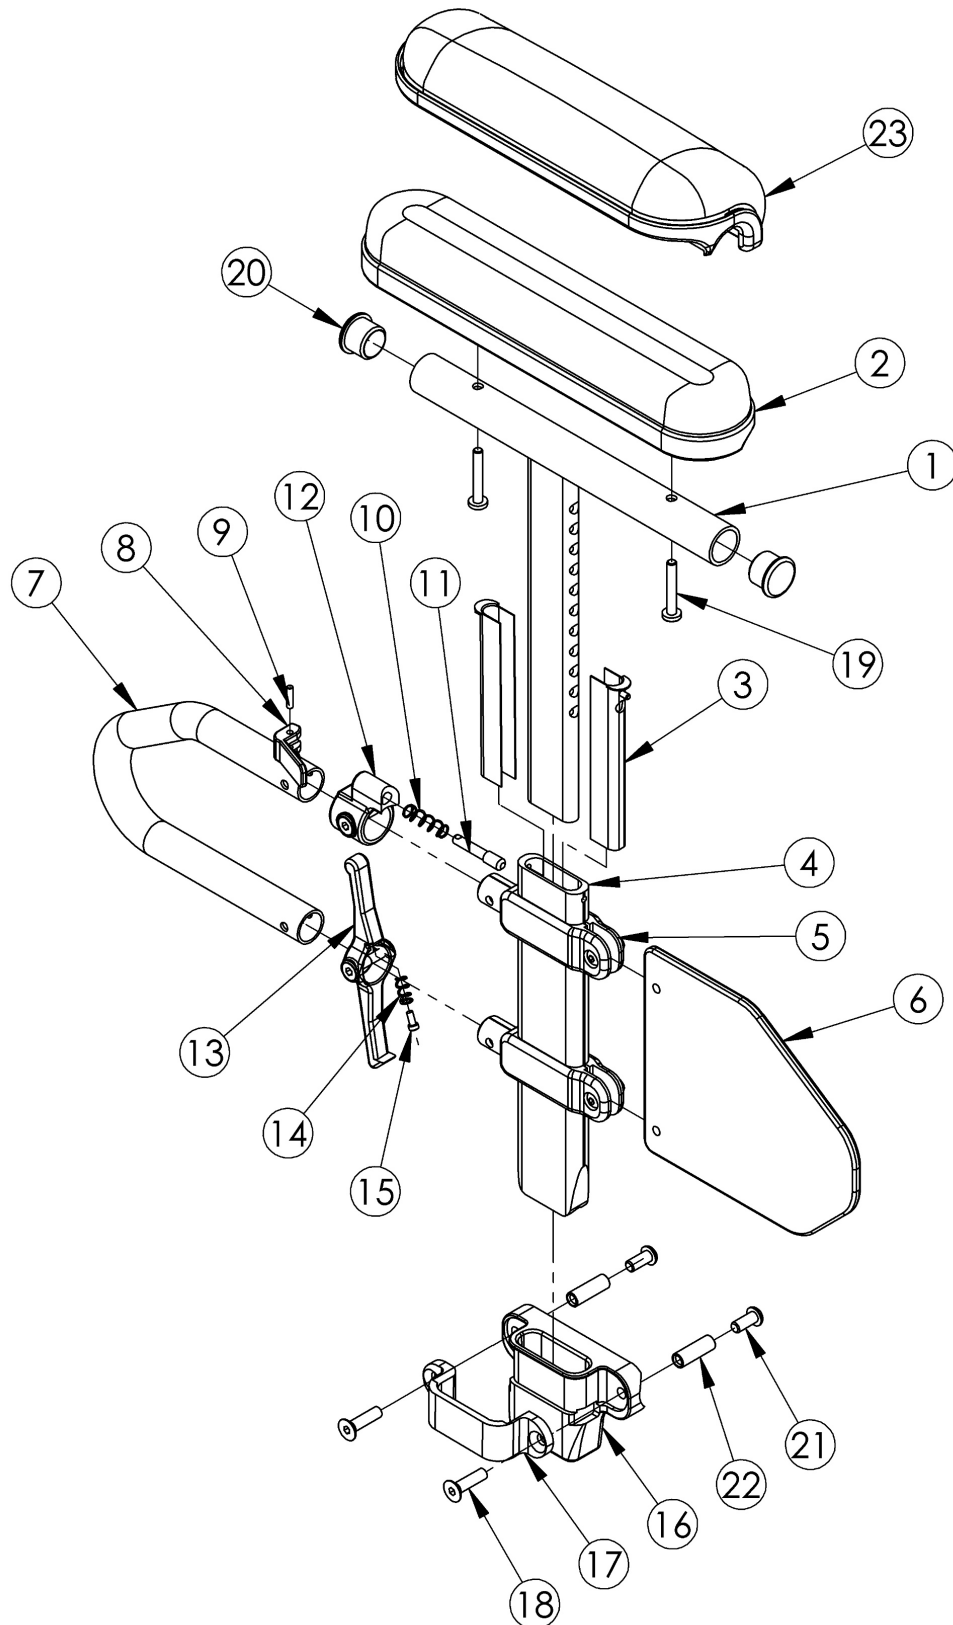

Discontinued Catalyst Height Adjustable T-Arm

Short assemblies are used with 14-17 Seat Depths. Long assemblies are used with 18"-20" Seat Depths.

Item Number	Part Number	Description	Quantity	Retail
1a, 2b, 3-5, 6a, 7-15, 19a, 20	501682	Height Adj T-Arm Assm Short Desk w/ Std Pad Left <i>Replaced with 505646</i>	1	\$210.52
1a, 2b, 3-5, 6a, 7-15, 19a, 20	501683	Height Adj T-Arm Assm Short Desk w/ Std Pad Right <i>Replaced with 505646</i>	1	\$210.52
1a, 2b, 3-5, 6a, 7-15, 19a, 20	503051	Height Adj T Armrest, 14"-17" Depths, Desk w/ Std Pad PAIR CAT <i>Replaced with 505647</i>	1	\$457.93
1b, 2a, 3-5, 6a, 7-15, 19a, 20	501684	Height Adj T-Arm Assm Short Full w/ Std Pad Left <i>Replaced with 505644</i>	1	\$210.52
1b, 2a, 3-5, 6a, 7-15, 19a, 20	501685	Height Adj T-Arm Assm Short Full w/ Std Pad Right <i>Replaced with 505644</i>	1	\$210.52
1b, 2a, 3-5, 6a, 7-15, 19a, 20	503053	Height Adj T Armrest, 14"-17" Depths, Full w/ Std Pad PAIR CAT <i>Replaced with 505645</i>	1	\$457.93
1a, 2b, 3-5, 6b, 7-15, 19a, 20	501686	Height Adj T-Arm Assm Long Desk w/ Std Pad Left <i>Replaced with 505493</i>	1	\$210.52
1a, 2b, 3-5, 6b, 7-15, 19a, 20	501687	Height Adj T-Arm Assm Long Desk w/ Std Pad Right <i>Replaced with 505493</i>	1	\$210.52
1a, 2b, 3-5, 6b, 7-15, 19a, 20	503052	Height Adj T Armrest, 18"-20" Depths, Desk w/ Std Pad PAIR CAT <i>Replaced with 505494</i>	1	\$457.93
1b, 2a, 3-5, 6b, 7-15, 19a, 20	501688	Height Adj T-Arm Assm Long Full w/ Std Pad Left <i>Replaced with 505491</i>	1	\$210.52
1b, 2a, 3-5, 6b, 7-15, 19a, 20	501689	Height Adj T-Arm Assm Long Full w/ Std Pad Right <i>Replaced with 505491</i>	1	\$210.52
1b, 2a, 3-5, 6b, 7-15, 19a, 20	503054	Height Adj T Armrest, 18"-20" Depths, Full w/ Std Pad PAIR CAT <i>Replaced with 505492</i>	1	\$457.93
1a, 2d, 3-5, 6a, 7-15, 19b, 20	501690	Height Adj T-Arm Assm Short Desk w/ Waterfall Pad Left <i>Replaced with 505650</i>	1	\$219.96
1a, 2d, 3-5, 6a, 7-15, 19b, 20	501691	Height Adj T-Arm Assm Short Desk w/ Waterfall Pad Right <i>Replaced with 505650</i>	1	\$219.96
1a, 2d, 3-5, 6a, 7-15, 19b, 20	503059	Height Adj T Armrest, 14"-17" Depths, Desk w/ Waterfall Pad PAIR CAT <i>Replaced with 505651</i>	1	\$476.45
1b, 2c, 3-5, 6a, 7-15, 19b, 20	501692	Height Adj T-Arm Assm Short Full w/ Waterfall Pad Left <i>Replaced with 505648</i>	1	\$219.96
1b, 2c, 3-5, 6a, 7-15, 19b, 20	501693	Height Adj T-Arm Assm Short Full w/ Waterfall Pad Right <i>Replaced with 505648</i>	1	\$219.96