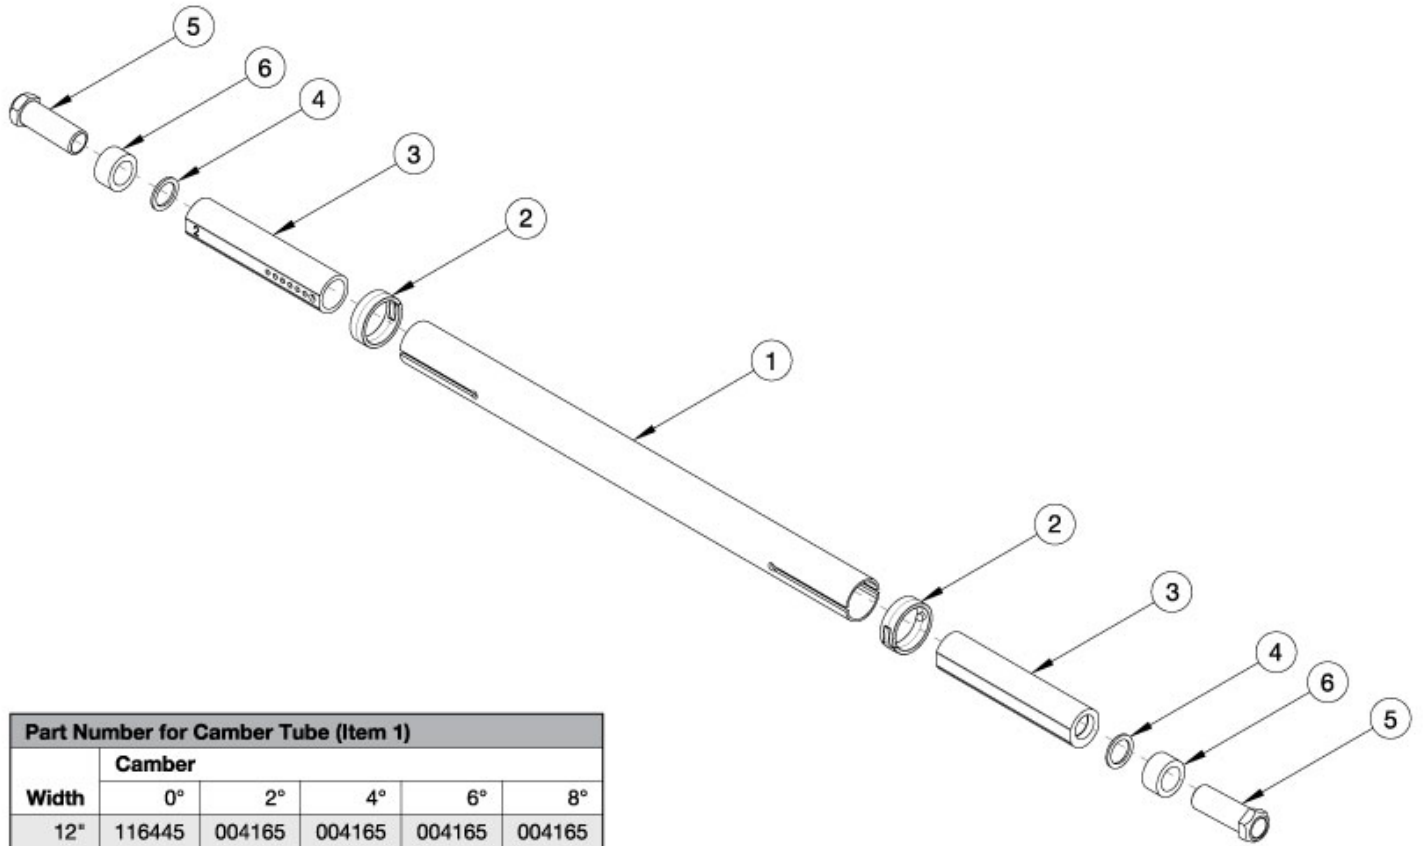

Rogue2 Standard Camber Tube

Part Number for Camber Tube (Item 1)					
Width	Camber				
	0°	2°	4°	6°	8°
12"	116445	004165	004165	004165	004165
13"	004165	004166	004166	004166	004166
14"	004166	004167	004167	004167	004167
15"	004167	004168	004168	004168	004168
16"	004168	004169	004169	004169	004169
17"	004169	004170	004170	004170	004170
18"	004170	004171	004171	004171	004171
19"	004171	004172	004172	004172	004172
20"	004172	004173	004173	004173	004173

If One Arm Drive is present, refer to the corresponding One Arm Drive parts manual page.

Item Number	Part Number	Description	Quantity
1a	116445	11" Wide Camber Tube, Black Anodized	1
1b	116445_ _ _	11" Wide Camber Tube, Color Anodized/Color Accent	1
1c	004165	12" Wide Camber Tube, Black Anodized	1
1d	004165_ _ _	12" Wide Camber Tube, Color Anodized/Color Accent	1
1e	004166	13" Wide Camber Tube, Black Anodized	1
1f	004166_ _ _	13" Wide Camber Tube, Color Anodized/Color Accent	1

Item Number	Part Number	Description	Quantity
2, 3d, 4, 5	108096	Camber Plug 6 Degrees Assembly with Camber Tube Clip <i>This Kit is for one side</i>	1
3e	004178	Camber Plug 8 Degrees	2
3e, 4, 5	004359	Camber Plug 8 Degrees Assembly	2
2, 3e, 4, 5	108097	Camber Plug 8 Degrees Assembly with Camber Tube Clip <i>This Kit is for one side</i>	1
4	004180	Washer .635 ID x .895 OD x .06 T Steel Blk Zc	2
5	004179	Axle Sleeve 16mm x 1.0 X 2" Long	2
6	004182	Spacer Aluminum .635 Id X .945 Od X .500 T <i>Used as needed. Increases rear wheel spacing</i>	2