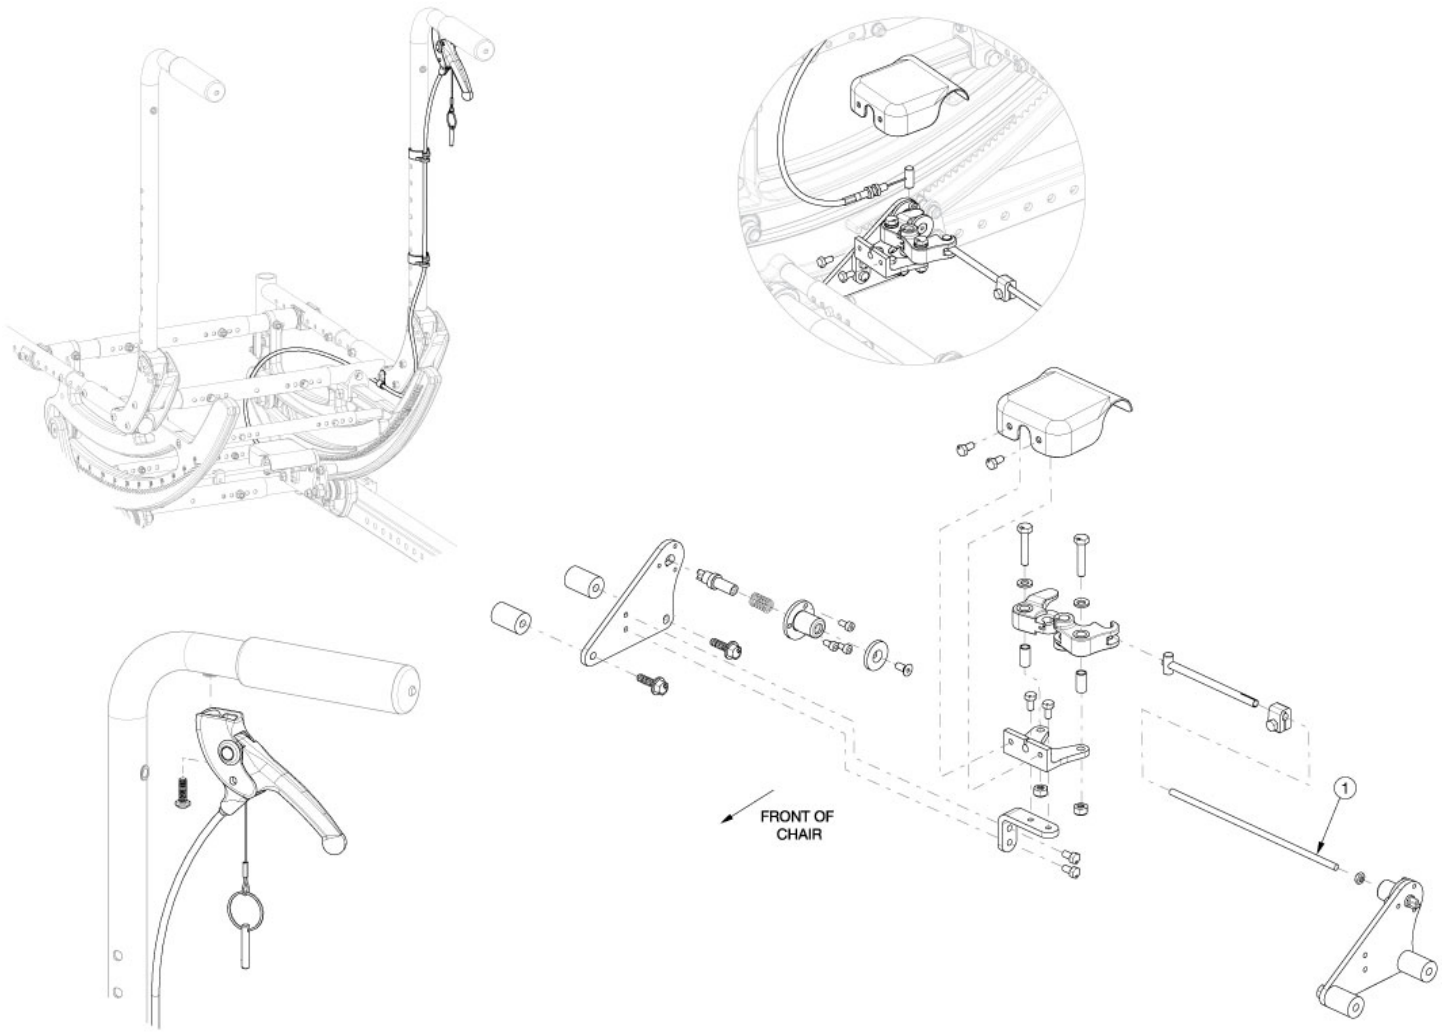

Focus CR Hand Tilt Mechanism Stroller Handle Back - Growth

If drum brake present see that page for trigger replacements.

Item Number	Part Number	Description	Quantity
1a	004295	Rod, Slave, Small, 4.96" <i>Accommodates 14" - 18" Widths</i>	1
1b	004296	Rod, Slave, Medium, 6.96" <i>Accommodates 16" - 20" Widths</i>	1
1c	004297	Rod, Slave, Large, 8.96" <i>Accommodates 18" - 22" Widths</i>	1
1d	112564	Rod, Slave, X-Large, 10.96" <i>Accommodates 23" - 24" Widths</i>	1