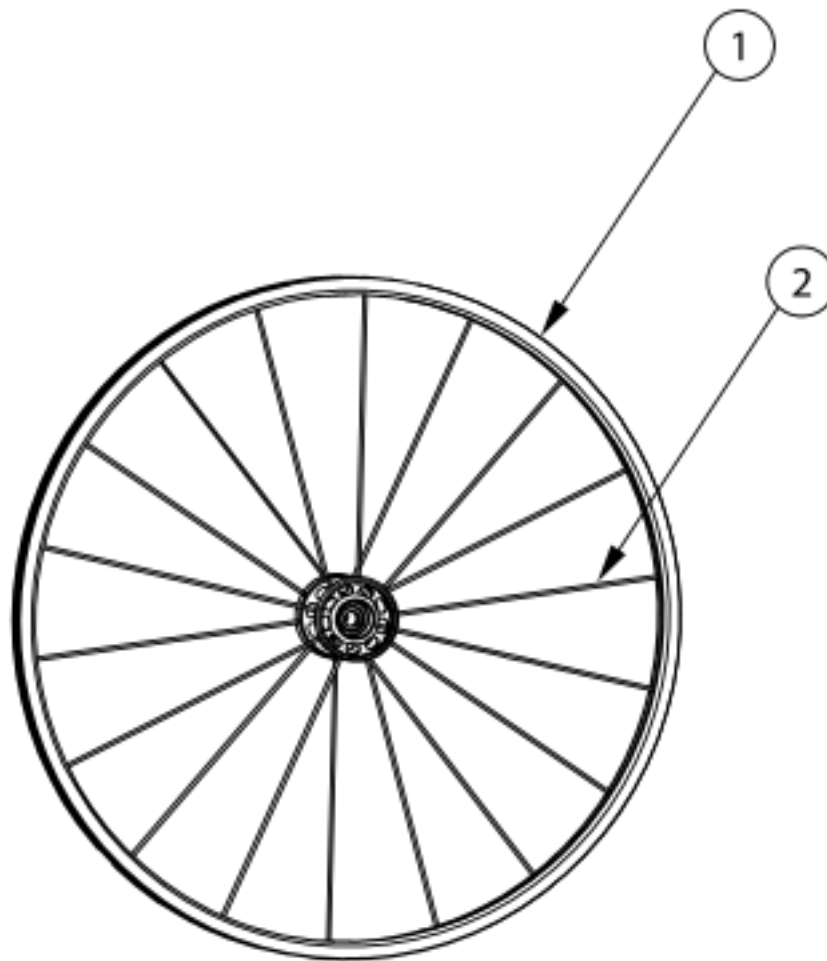

Clik Wheels - MAXX Performance Spoke

If changing wheel size and anti-tips are present, new anti-tips may be required. If changing wheel style, new axles may be needed.

<p>

If Drum Brake is present, see MAXX Spoke for Drum Brake page.

Item Number	Part Number	Description	Quantity	Retail
1a	109285	Wheel 18" MAXX Performance Spoke, Black Hub/Rim/Spokes	1	$162.84
1b	108244	Wheel 20" MAXX Performance Spoke, Black Hub/Rim/Spokes	1	$157.59
1c	105135	Wheel 22" MAXX Performance Spoke, Black Hub/Rim/Spokes	1	$131.33
1d	105136	Wheel 24" MAXX Performance Spoke, Black Hub/Rim/Spokes	1	$147.08
2a	109284	Replacement Spoke MAXX Performance Spoke 18"	1	$4.38
2b	109274	Replacement Spoke MAXX Performance Spoke 20"	1	$4.38