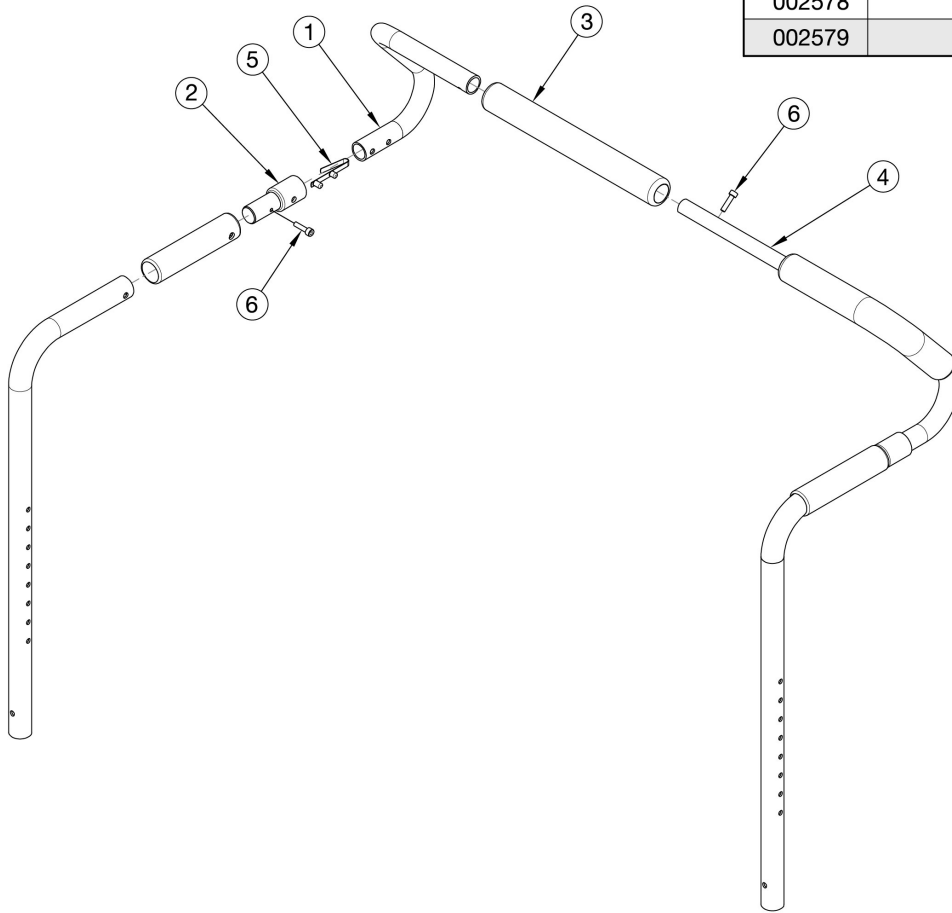

# CR45 Removable Stroller Handle

Part No.	Growth Range	Used on Widths	Length
002578	14"-20"	14"-17"	8.75"
002579	16"-22"	18"-22"	10.75"

Item Number	Part Number	Description	Quantity
1a, 1b, 2, 3, 4a, 5, 6	503104	Removable Stroller Handle Assembly 14-18W Focus/CR45/CR45/Flip/Liberty	1
1a, 1b, 2, 3, 4b, 5, 6	503105	Removable Stroller Handle Assembly 18-22W Focus/CR45/CR45/Liberty	1
1a, 3	501090	Stroller Handle with Foam Grip, Right	1
1b, 3	501091	Stroller Handle with Foam Grip, Left	1
2	001243	Stroller Handle Adaptor	2
4a	002578	Growth Strut, Stroller, Short	1
4b	002579	Growth Strut, Stroller, Long	1

<b>Item Number</b>	<b>Part Number</b>	<b>Description</b>	<b>Quantity</b>
5	100533	Detent Button	2
6	101843	M5 x 20 SHCS Blk Zn	4