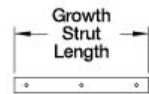

CR45 Rotary Frame - Growth

Chair Width	Strut Length
14"	8.46"
15"	9.46"
16"	10.46"
17"	11.46"
18"	12.46"
19"	13.46"
20"	14.46"
21"	15.46"
22"	16.46"

If quoting a Left Frame for Australia or New Zealand, 122921 is required when transit is not present.