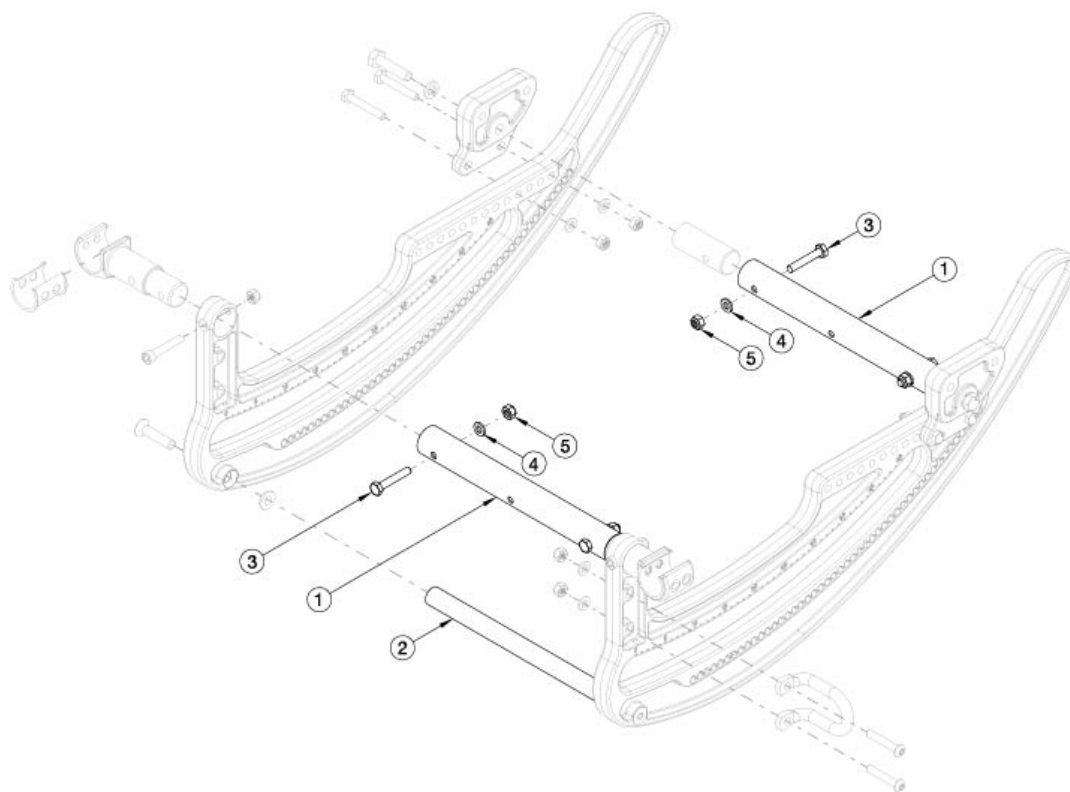

CR45 Rotary Frame - Growth

Chair Width	Strut Length
14"	8.46"
15"	9.46"
16"	10.46"
17"	11.46"
18"	12.46"
19"	13.46"
20"	14.46"
21"	15.46"
22"	16.46"

If quoting a Left Frame for Australia or New Zealand, 122921 is required when transit is not present.

Item Number	Part Number	Description	Quantity
1a	112450	Frame Strut Tube 14W	4
1b	112451	Frame Strut Tube 15W	4
1c	112452	Frame Strut Tube 16W	4
1d	112453	Frame Strut Tube 17W	4
1e	112454	Frame Strut Tube 18W	4
1f	112455	Frame Strut Tube 19W	4
1g	112456	Frame Strut Tube 20W	4
1h	112457	Frame Strut Tube 21W	4
1i	112458	Frame Strut Tube 22W	4
2a	112460	Rotary Strut 14W	2
2b	112461	Rotary Strut 15W	2

Item Number	Part Number	Description	Quantity
2c	112462	Rotary Strut 16W	2
2d	112463	Rotary Strut 17W	2
2e	112464	Rotary Strut 18W	2
2f	112465	Rotary Strut 19W	2
2h	112466	Rotary Strut 20W	2
2h	112467	Rotary Strut 21W	2
2i	112468	Rotary Strut 22W	2
3	102386	M6 x 35mm HHCS Blk Zc	4
4	100746	M6 Flat Washer Blk Zn <i>Use 12 with transit</i>	8
5	100658	M6 Nylock Nut Blk Zn <i>Use 14 with transit</i>	10