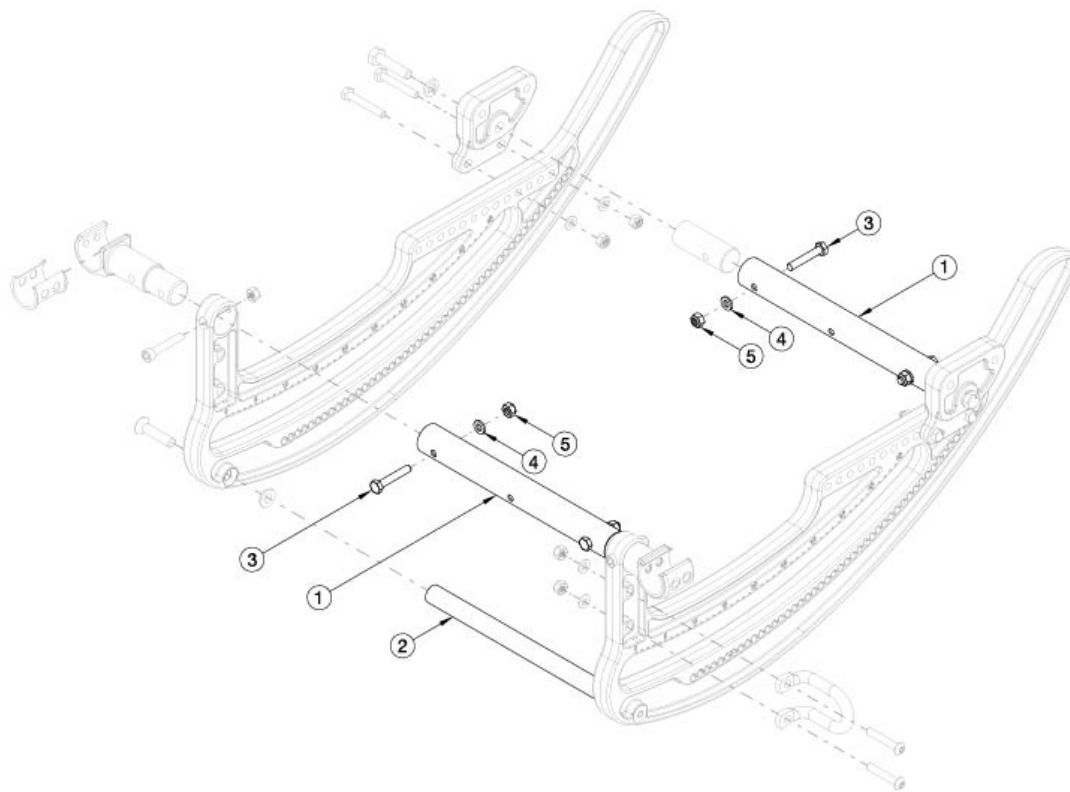

CR45 Rotary Frame - Growth

Chair Width	Strut Length
14"	8.46"
15"	9.46"
16"	10.46"
17"	11.46"
18"	12.46"
19"	13.46"
20"	14.46"
21"	15.46"
22"	16.46"

Has your width changed? Will your current Rotary Strut work? If not, please select accordingly.

Item Number	Part Number	Description	Quantity
1a	112450	Frame Strut Tube 14W	2
1b	112451	Frame Strut Tube 15W	2
1c	112452	Frame Strut Tube 16W	2
1d	112453	Frame Strut Tube 17W	2
1e	112454	Frame Strut Tube 18W	2
1f	112455	Frame Strut Tube 19W	2
1g	112456	Frame Strut Tube 20W	2
1h	112457	Frame Strut Tube 21W	2
1i	112458	Frame Strut Tube 22W	2
2a	112460	Rotary Strut 14W	1
2b	112461	Rotary Strut 15W	1

Item Number	Part Number	Description	Quantity
2c	112462	Rotary Strut 16W	1
2d	112463	Rotary Strut 17W	1
2e	112464	Rotary Strut 18W	1
2f	112465	Rotary Strut 19W	1
2h	112466	Rotary Strut 20W	1
2h	112467	Rotary Strut 21W	1
2i	112468	Rotary Strut 22W	1
3	102386	M6 x 35mm HHCS Blk Zc	4
4	100746	M6 Flat Washer Blk Zn <i>Use 12 with transit</i>	8
5	100658	M6 Nylock Nut Blk Zn <i>Use 14 with transit</i>	10