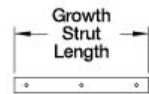

CR45 Rotary Frame - Growth

Chair Width	Strut Length
14"	8.46"
15"	9.46"
16"	10.46"
17"	11.46"
18"	12.46"
19"	13.46"
20"	14.46"
21"	15.46"
22"	16.46"

Has your width changed? Will your current Rotary Strut work? If not, please select accordingly.