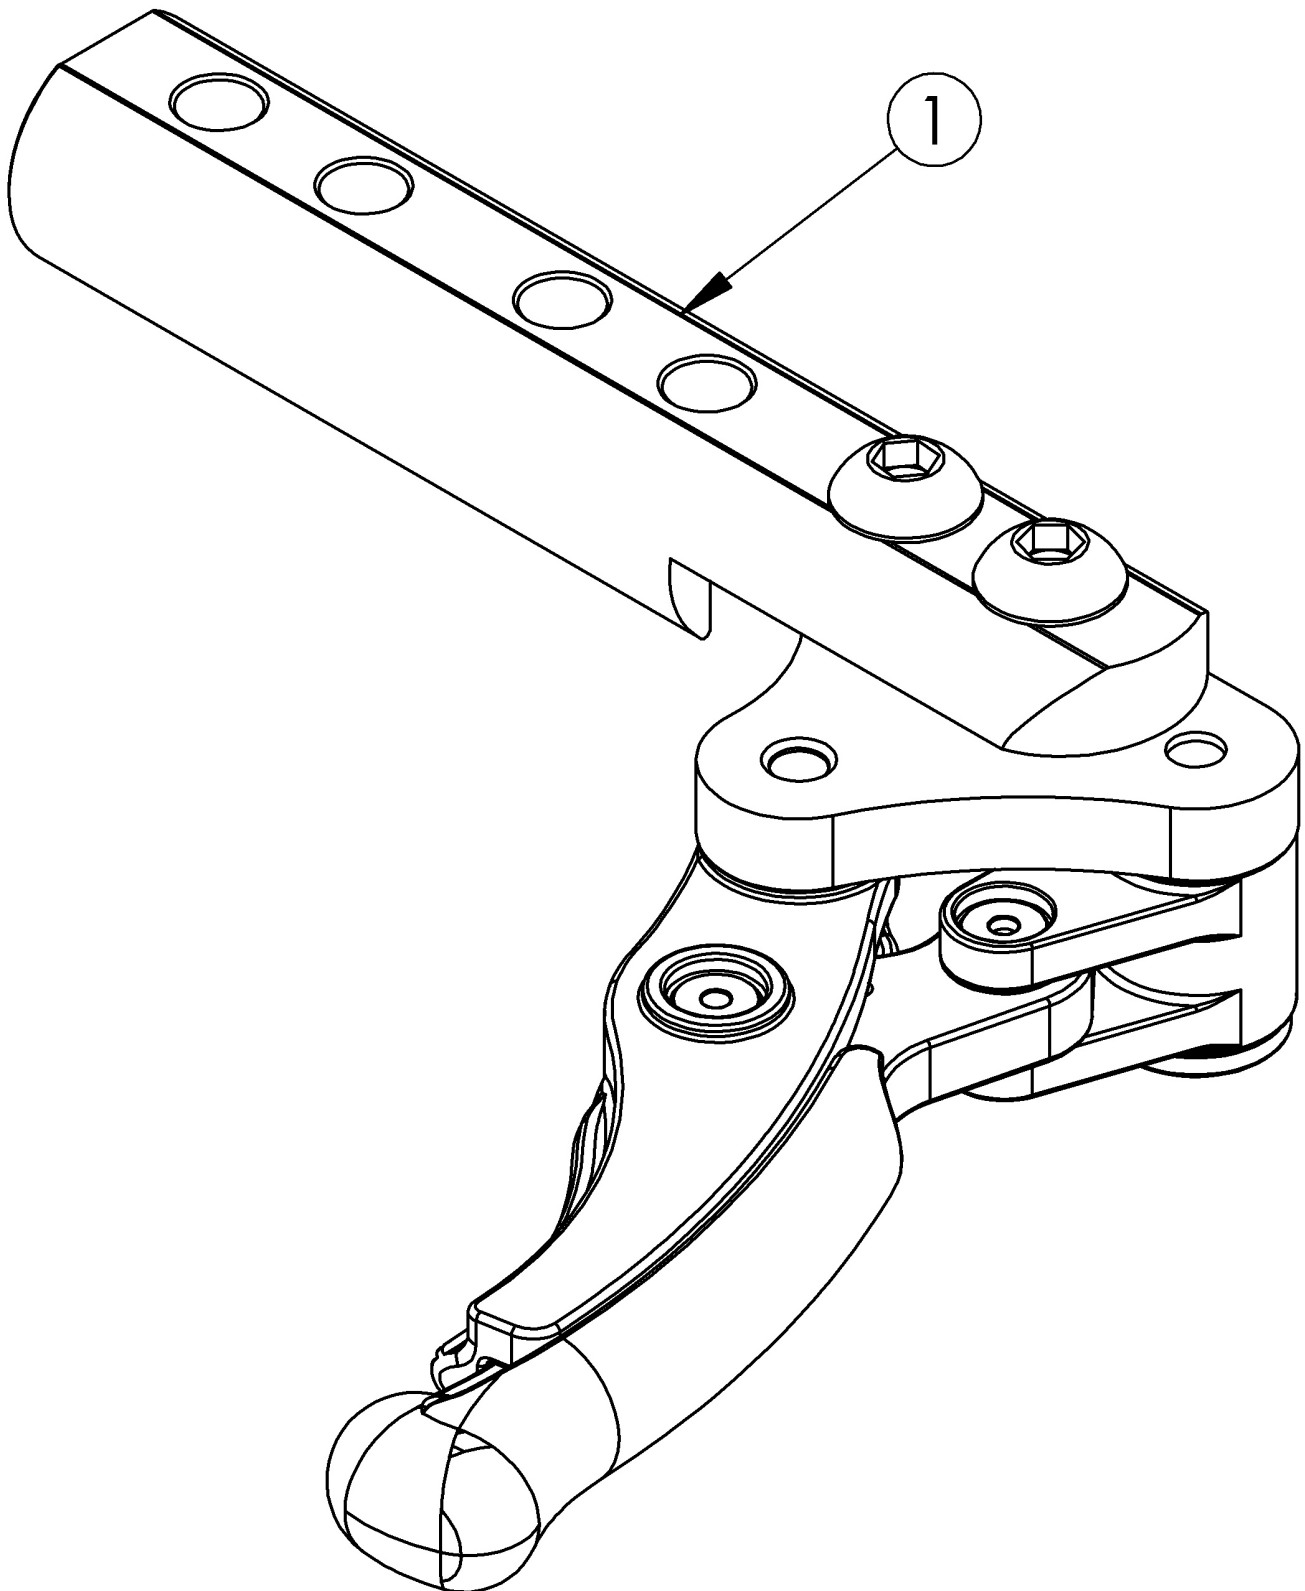

Rogue2 Wheel Locks - Low Profile Scissor

Item Number	Part Number	Description	Quantity
1a	117517	Low Profile Scissor Lock with Instruction, Right, Rogue2	1
1b	117518	Low Profile Scissor Lock with Instruction, Left, Rogue2	1