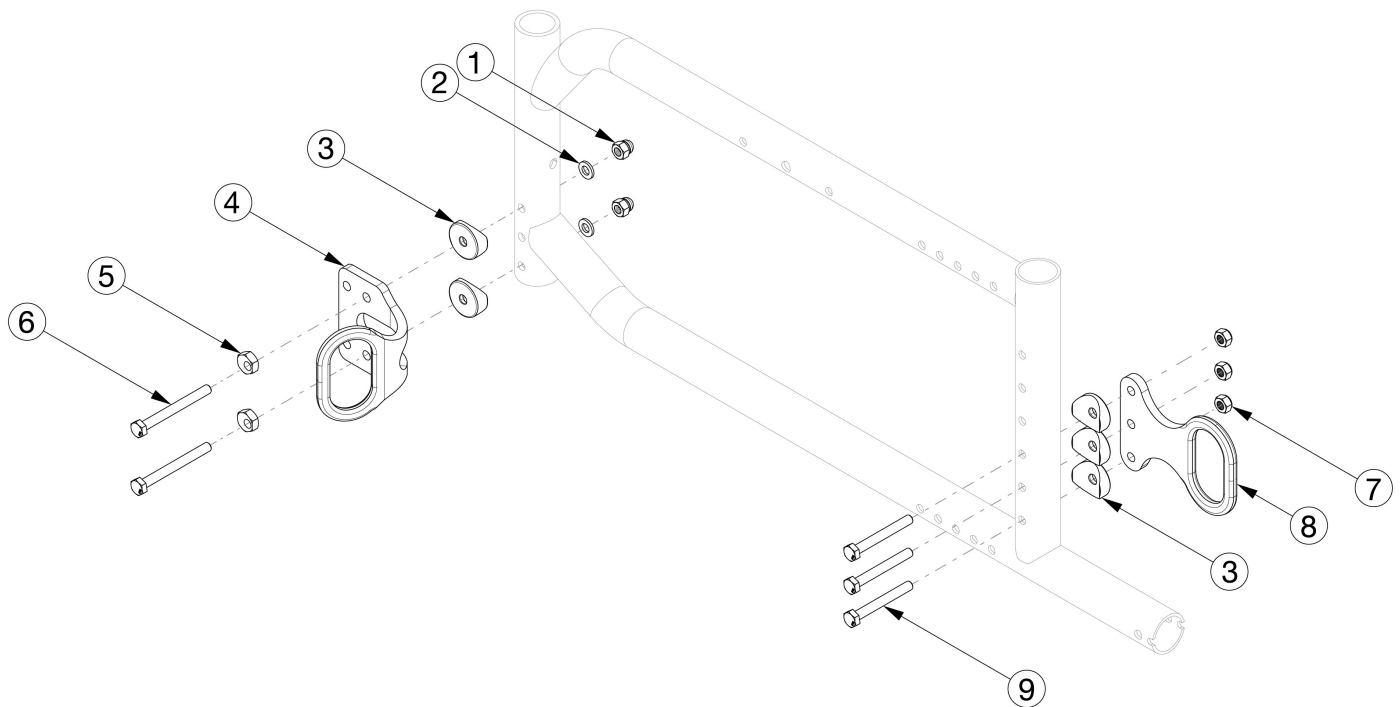

Catalyst E Transit

Notice: Chair configuration review required prior to parts being quoted or ordered. Not available with Heavy Duty Option

Item Number	Part Number	Description	Quantity
1-9	115998	Transit Bracket Retrofit Kit Catalyst E <i>Not available with Heavy Duty Option. This kit is a complete retrofit, containing a pair of front and rear transit brackets and hardware.</i>	1
1	100558	M6 Nyl Ins Domed Cap L/N Zc	4
2	100746	M6 Flat Washer Blk Zn	4
3	000056	Saddle 1 1/8"	10
5	100510	Eccentric Washer	4
6	100677	M6 x 60 CLS10.9 DIN931 HHCS ZC	4
7	100658	M6 Nylock Nut Blk Zn	6
9	101826	M6 x 50 HHCS Blk Zn	6