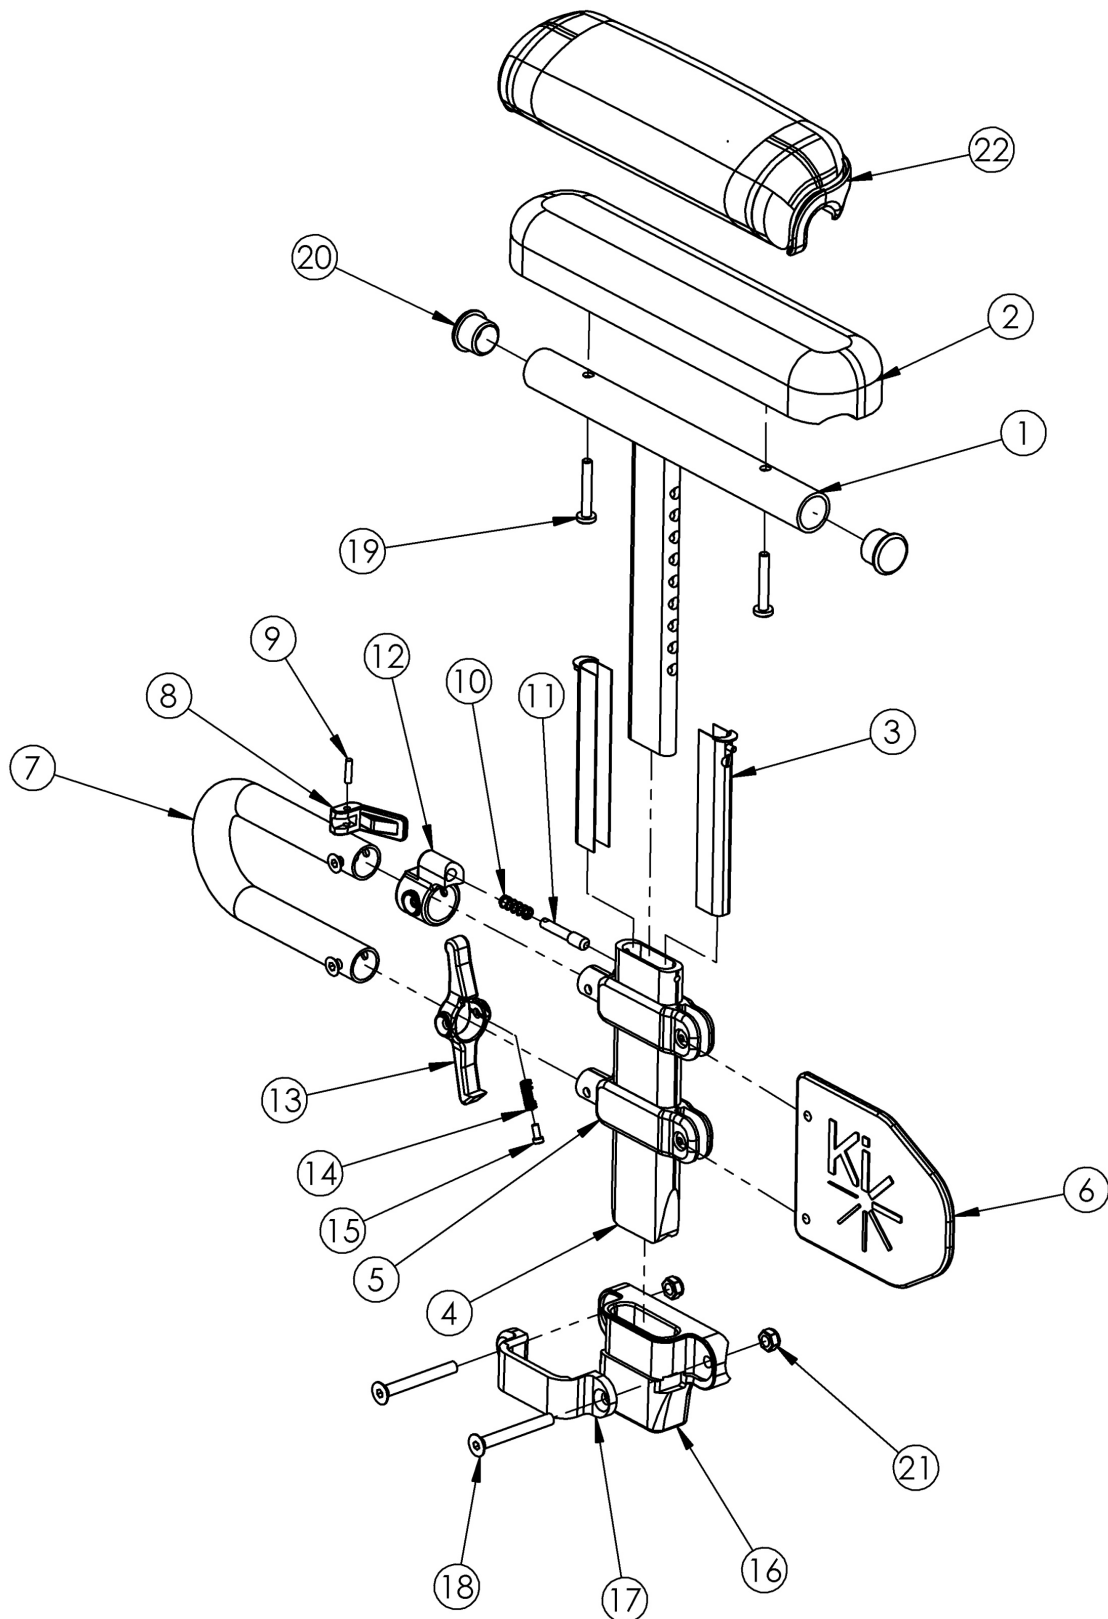

Rogue2 Armrest - Height Adjustable Low T-Arm