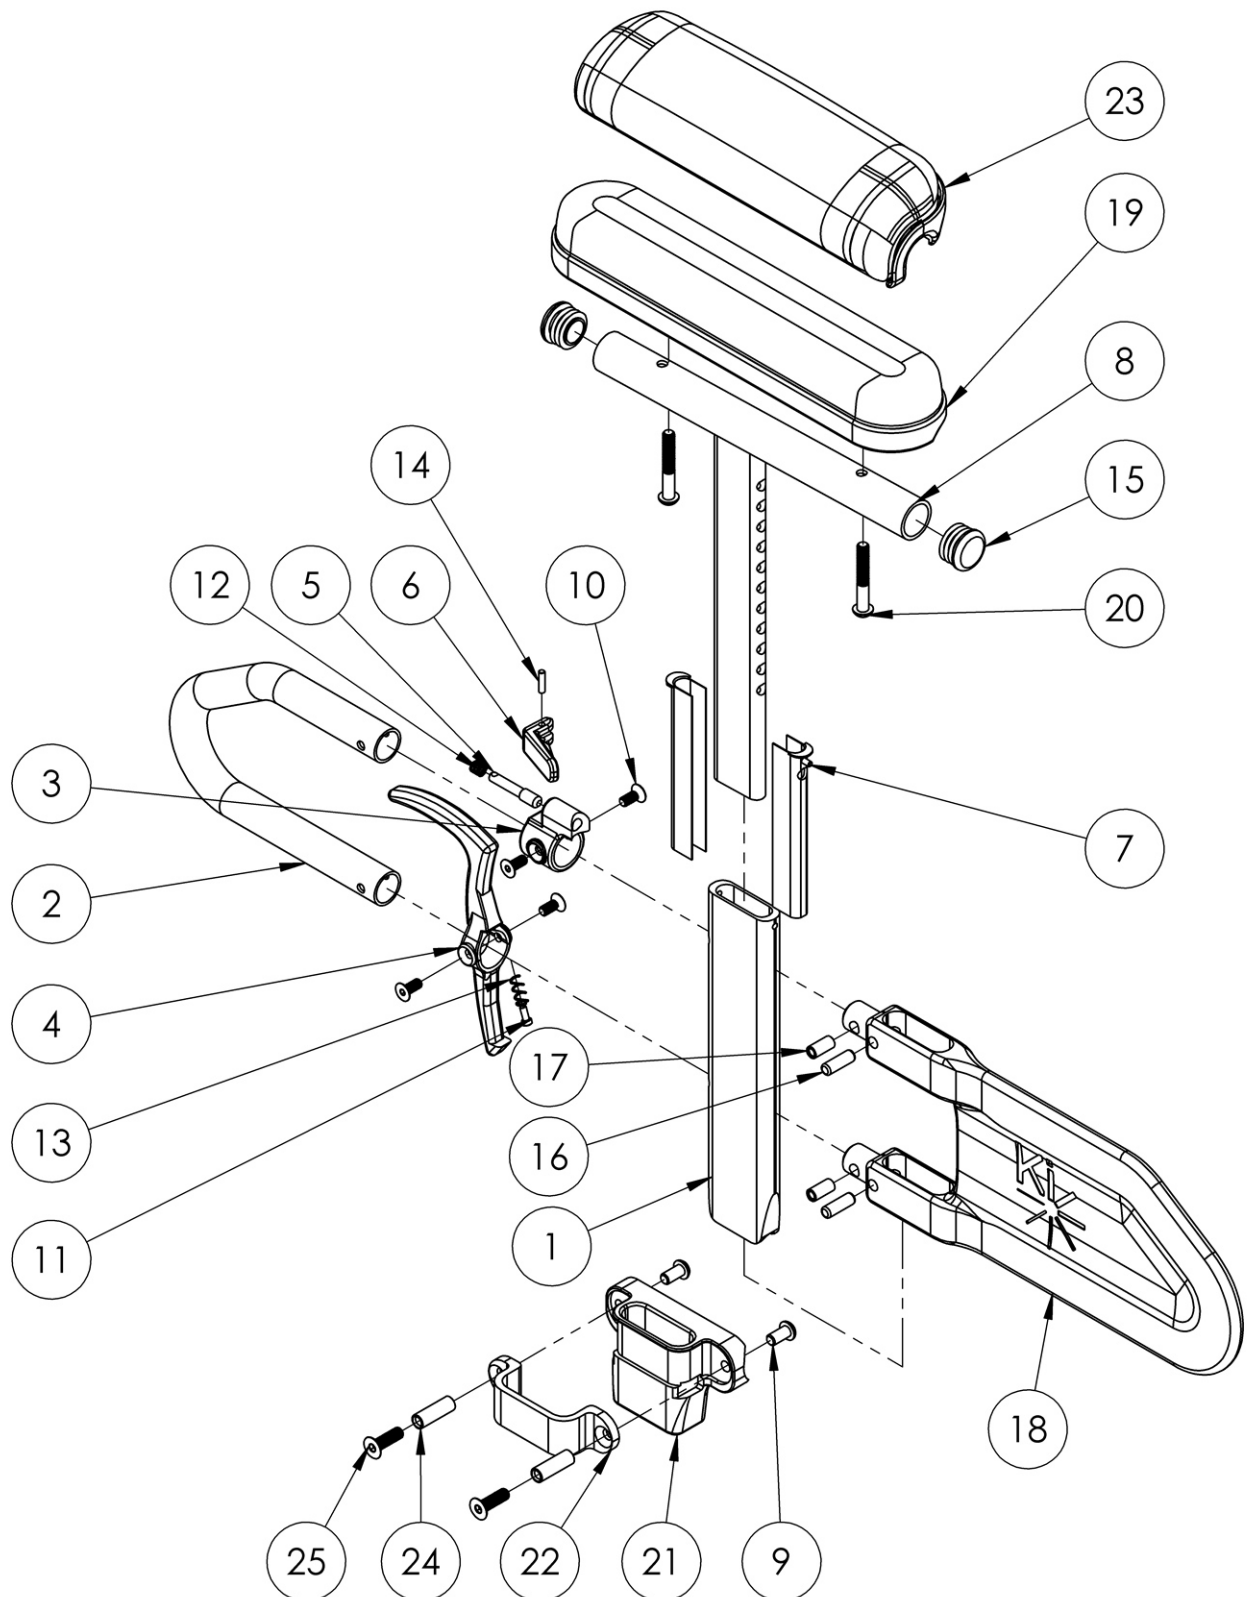

Catalyst Height Adjustable T-Arm

Short assemblies are used with 14-17 Seat Depths. Long assemblies are used with 18"-20" Seat Depths <p>

This design effective November 10, 2017 for long panels and December 6, 2017 for short panels <p>

| Item Number | Part Number | Description | Quantity | Retail |
|---------------------|-------------|---|----------|---------|
| 1 | 000089 | Height Adj T Armrest Post | 1 | \$25.10 |
| 2 | 000095 | Height Adj T Armrest Transfer Tube | 1 | \$28.07 |
| 3, 5, 6, 10, 12, 14 | 505490 | Height Adj T-Arm Upper Latch Assembly | 1 | \$40.56 |
| 7 | 000090 | Height Adj T Armrest Shim | 2 | \$2.55 |
| 8a, 15 | 112906 | Height Adj T Armrest Upper Desk w/ Tube End Plug | 1 | \$76.67 |
| 8b, 15 | 112907 | Height Adj T Armrest Upper Full w/ Tube End Plug | 1 | \$76.67 |
| 9 | 100667 | M6 x 12 BTN SHCS BLKZC w/Patch | 2 | \$1.58 |
| 10 | 003458 | M5 X 12mm FHCS BLK ZN W/ Patch | 4 | \$1.05 |
| 11 | 000152 | Height Adj T Armrest Release Spring Button | 1 | \$1.09 |
| 13 | 000135 | Height Adj T Armrest Release Lever Spring | 1 | \$1.09 |
| 15 | 100803 | Tube End Plug 7/8" | 2 | \$1.58 |
| 16 | 003641 | .25" x .75" Dowel Pin | 2 | \$1.05 |
| 17 | 003457 | M5 x 14mm Barrel Nut | 2 | \$1.05 |
| 19a | 100500 | Arm Pad Full | 1 | \$23.64 |
| 19b | 100501 | Arm Pad Desk | 1 | \$23.64 |
| 20a | 100696 | M5 x 30mm PPH Capscrew <i>Used with Standard Arm Pads</i> | 2 | \$1.58 |
| 20b | 100654 | M5 x 40 DIN7985 PH Pan HD M/S ZC <i>Used with Waterfall Arm Pads</i> | 2 | \$1.58 |
| 21 | 000087 | Height Adjustable T-Arm Receiver 1" CAT | 1 | \$15.25 |
| 22 | 000088 | Height Adj T Armrest Bracket | 1 | \$27.42 |
| 23a | 102452 | Waterfall Arm Pad Full | 1 | \$32.80 |
| 23b | 102521 | Waterfall Arm Pad Desk | 1 | \$32.80 |
| 24 | 000065 | M6 x 23.68 Threaded Barrel | 2 | \$4.13 |
| 25 | 100866 | M6 x 20 CLS12.9 DIN7991 FSHCS Blk Zc w/Patch | 2 | \$2.63 |