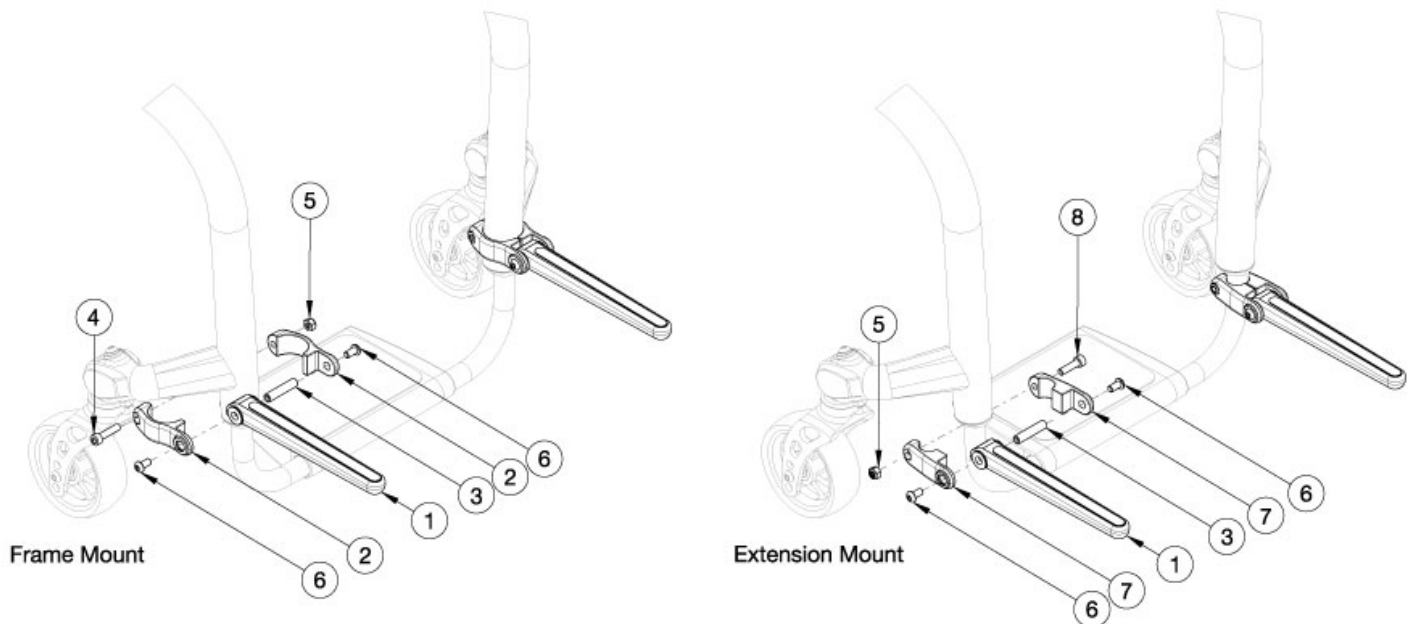

Rogue2 Luggage Carrier

Item Number	Part Number	Description	Quantity
1 - 8	504465	Luggage Carrier Kit, Rogue/RG ALX/LW XP	1
1	003430	Luggage Carrier Fork Assembly	2
2	003412	Luggage Carrier Clamp 1.375 <i>Used to mount Luggage Carrier to the frame</i>	4
3	003413	Luggage Carrier Barrel	2
4	100780	M6 x 25 SHCS ZC <i>Only used when Luggage Carrier is mounted to the frame</i>	2
5	100658	M6 Nylock Nut Blk Zn	2
6	100667	M6 x 12 BTN SHCS BLKZC w/Patch	4
7	003409	Luggage Carrier Clamp .75 <i>Used to mount Luggage Carrier to the footrest tubes/extensions</i>	4
8	101845	M6 x 22 SHCS Blk Zn <i>Only used when Luggage Carrier is mounted to the footrest tubes/extensions</i>	2