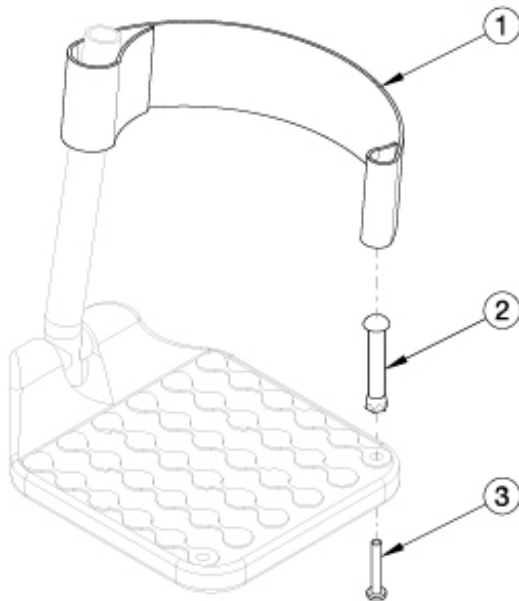

Catalyst Heel Loops

Heel Loop				
Part No.	Used on Chair Widths			Strap Length
	Angle Adjustable / Multi-Angle	Composite	Composite Angle Adjustable	
100591	N/A	14" - 15"	N/A	9.4"
100592	14" - 15"	16" - 17"	15" - 16"	10.4"
100593	16" - 22"	18" - 22"	17" - 22"	11.4"

Adjustable Heel Loop				
Part No.	Used on Chair Widths			Strap Length
	Angle Adjustable / Multi-Angle	Composite	Composite Angle Adjustable	
122956	10" - 13"	14" - 15"	N/A	15.5"
122957	14" - 15"	16" - 17"	15" - 16"	16.4"
122958	16" - 22"	18" - 22"	17" - 22"	17.6"

Item Number	Part Number	Description	Quantity
1a	100591	Heel Loop Strap Short	1
1b	100592	Heel Loop Strap Medium	1
1c	100593	Heel Loop Strap Long	1
1d	122956	Adjustable Heel Loop Small	1
1e	122957	Adjustable Heel Loop Medium	1
1f	122958	Adjustable Heel Loop Large	1
2	100551	Heel Loop Peg	1
3	101471	10-32 x 1-1/4 PH Pan HD T-B T/S ZC	1