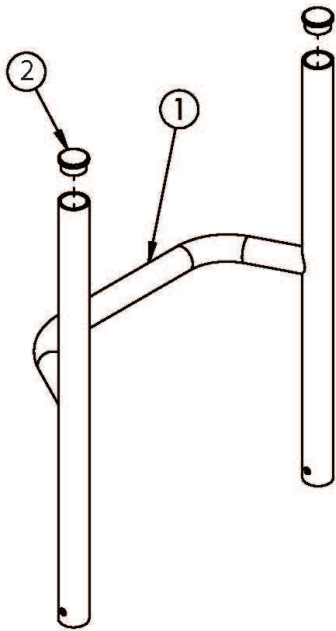

## (Discontinued) Ethos / Rogue Fixed Height Backrest with Non-Adjustable Height Rigidizer Bar - Growth

Fixed Height with Omit Push Handles

Fixed Height with Push Handles

Item Number	Part Number	Description	Quantity
1a	108760	Fixed Height Rigid Backrest 5", 14" Wide <i>Used with 9" back height with standard or low profile push handles</i>	1
1b	108762	Fixed Height Rigid Backrest 6", 14" Wide <i>Used with 10" back height with standard or low profile push handles or 12" back height with fold down push handles</i>	1
1c	108764	Fixed Height Rigid Backrest 7", 14" Wide <i>Used with 9" back height with omit push handles, 11" back height with standard or low profile push handles or 13" back height with fold down push handles</i>	1
1d	108766	Fixed Height Rigid Backrest 8", 14" Wide <i>Used with 10" back height with omit push handles, 12" back height with standard or low profile push handles or 14" back height with fold down push handles</i>	1
1e	108768	Fixed Height Rigid Backrest 9", 14" Wide	1