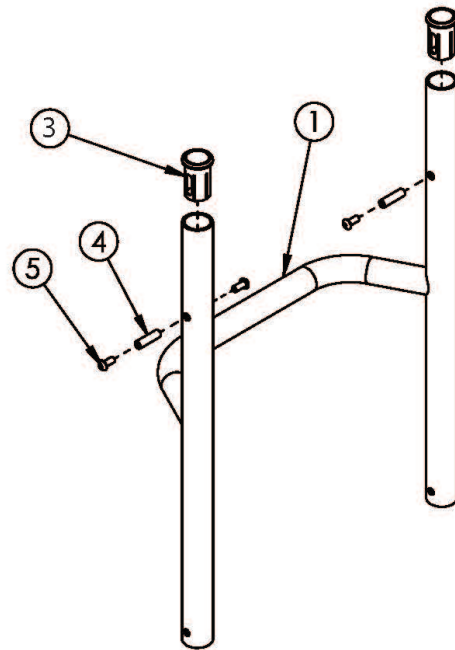

## (Discontinued) Ethos / Rogue Fixed Height Backrest with Non-Adjustable Height Rigidizer Bar - Growth

Fixed Height with Omit Push Handles

Fixed Height with Push Handles

Item Number	Part Number	Description	Quantity
1a	108760	Fixed Height Rigid Backrest 5", 14" Wide <i>Used with 9" back height with standard or low profile push handles</i>	1
1b	108762	Fixed Height Rigid Backrest 6", 14" Wide <i>Used with 10" back height with standard or low profile push handles or 12" back height with fold down push handles</i>	1
1c	108764	Fixed Height Rigid Backrest 7", 14" Wide <i>Used with 9" back height with omit push handles, 11" back height with standard or low profile push handles or 13" back height with fold down push handles</i>	1
1d	108766	Fixed Height Rigid Backrest 8", 14" Wide <i>Used with 10" back height with omit push handles, 12" back height with standard or low profile push handles or 14" back height with fold down push handles</i>	1
1e	108768	Fixed Height Rigid Backrest 9", 14" Wide	1