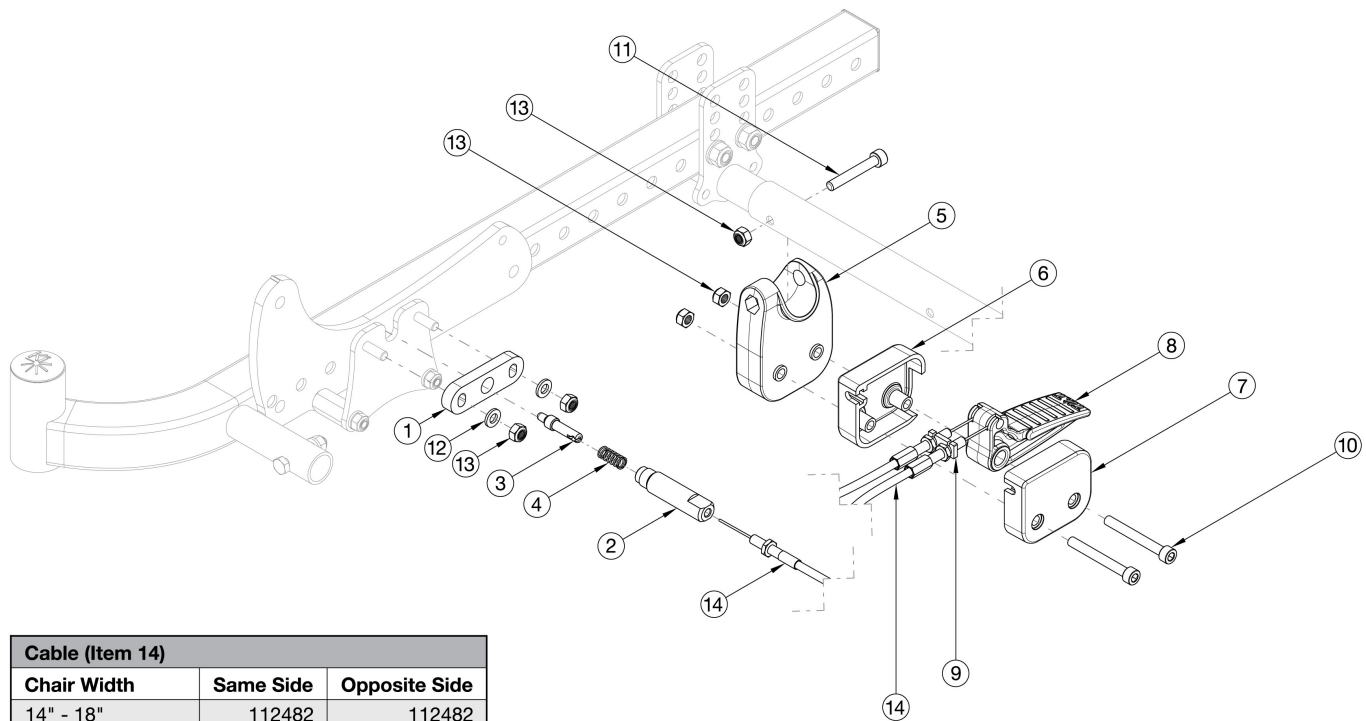

CR45 Foot Tilt

Cable (Item 14)		
Chair Width	Same Side	Opposite Side
14" - 18"	112482	112482
19" - 22"	112482	112483
14" - 18" (Recline)	112483	112483
19" - 22" (Recline)	112483	112484

Cables are determined based on width of chair. Please see chart within diagram to determine which cables are used. If retrofitting from Hand Tilt, the complete Foot Tilt Kit is recommended.

Item Number	Part Number	Description	Quantity
1-13,14a	116292	Foot Tilt Kit, 14-18 Wide	1
1-13,14a,14b	116293	Foot Tilt Kit, 19-22 Wide	1
1-13,14b	116294	Foot Tilt Kit, Recline, 14-18 Wide	1
1-13,14b,14c	116295	Foot Tilt Kit, Recline, 19-22 Wide	1
1	112477	Tilt Lock Plunger Adapter	2
2	112478	Plunger Housing	2
3	112479	Plunger Pin	2
4	112480	Spring, Comp, .312ODx.81LGx.032W	2
5	112481	Foot Tilt Pedal Mount	1
9	110226	Nut Plate, Cable, M6, .50SP	2

Item Number	Part Number	Description	Quantity
10	102473	M6 X 50 CLS12.9 SHCS BLK ZC	2
11	101847	M6 x 40 SHCS Blk Zn	1
12	100746	M6 Flat Washer Blk Zn	4
13	100658	M6 Nylock Nut Blk Zn	7
14a	112482	Foot Tilt Cable Short, CR45	2
14b	112483	Foot Tilt Cable Medium, CR45	2
14c	112484	Foot Tilt Cable Long, CR45	1