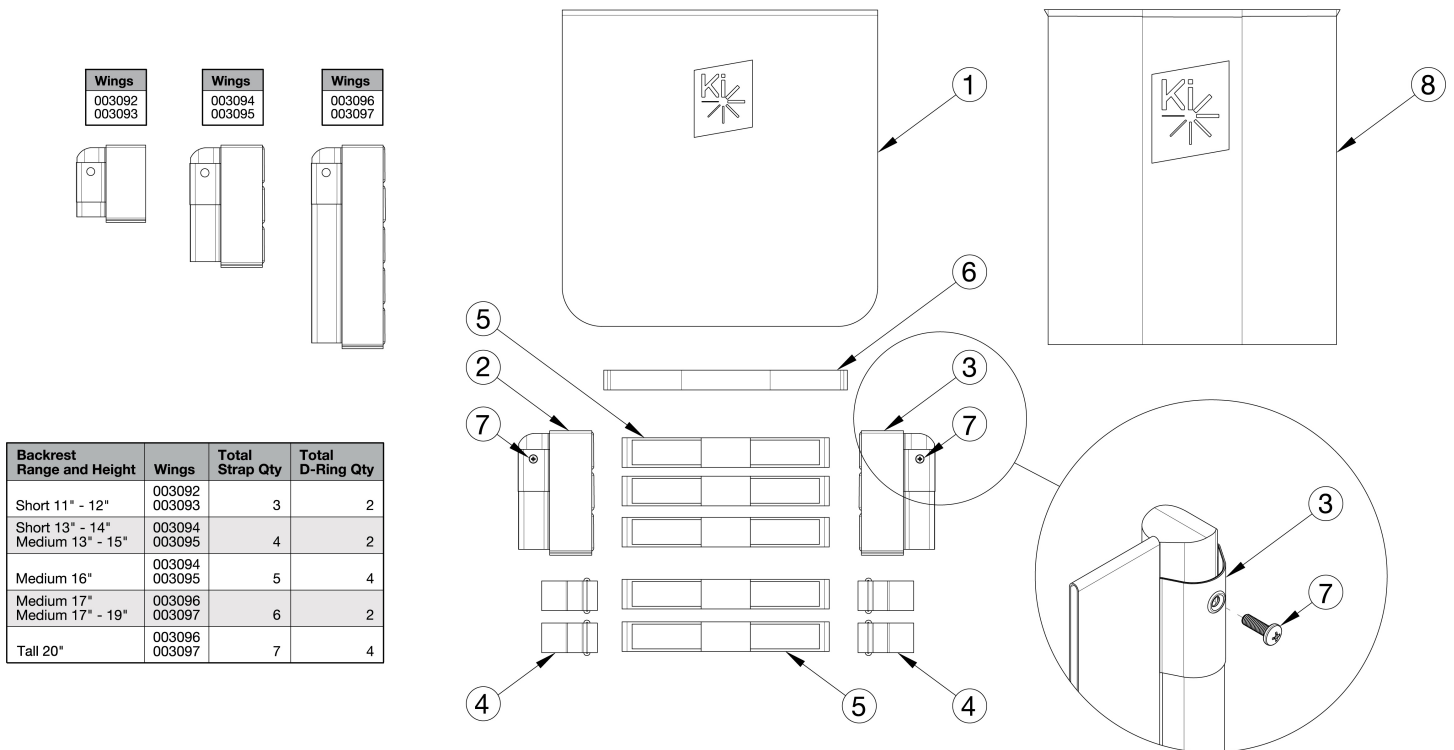

Rigid Tension Adjustable Back Upholstery

Backrest Range and Height	Wings	Total Strap Qty	Total D-Ring Qty
Short 11" - 12"	003092 003093	3	2
Short 13" - 14" Medium 13" - 15"	003094 003095	4	2
Medium 16"	003094 003095	5	4
Medium 17" Medium 17" - 19"	003096 003097	6	2
Tall 20"	003096 003097	7	4

Assemblies contain the cover, amount of straps and d-rings used for the tallest height listed in the assembly. Attaching hardware is not included with the back upholstery assemblies. Tension Straps (6a-6f) are based on seat width and used with the combination of Fold Down Push Handle and Tension Adjustable Back Upholstery.

Item Number	Part Number	Description	Quantity
1a, 2a, 3a, 4, 5a	111194	Back Upholstery Assembly Tension Adjustable with Standard Cover 10" Wide, 11-12 Height, Rigid	1
1a, 2b, 3b, 4, 5a	506451	Back Upholstery Assembly Tension Adjustable with Standard Cover 10" Wide, 13-14 Height, Rigid	1
1b, 2b, 3b, 4, 5a	506452	Back Upholstery Assembly Tension Adjustable with Standard Cover 10" Wide, 15-16 Height, Rigid	1
1c, 2c, 3c, 4, 5a	506453	Back Upholstery Assembly Tension Adjustable with Standard Cover 10" Wide, 17-20 Height, Rigid	1
1d, 2a, 3a, 4, 5b	111195	Back Upholstery Assembly Tension Adjustable with Standard Cover 11" Wide, 11-12 Height, Rigid	1
1d, 2b, 3b, 4, 5b	506454	Back Upholstery Assembly Tension Adjustable with Standard Cover 11" Wide, 13-14 Height, Rigid	1
1e, 2b, 3b, 4, 5b	506455	Back Upholstery Assembly Tension Adjustable with Standard Cover 11" Wide, 15-16 Height, Rigid	1
1f, 2c, 3c, 4, 5b	506456	Back Upholstery Assembly Tension Adjustable with Standard Cover 11" Wide, 17-20 Height, Rigid	1