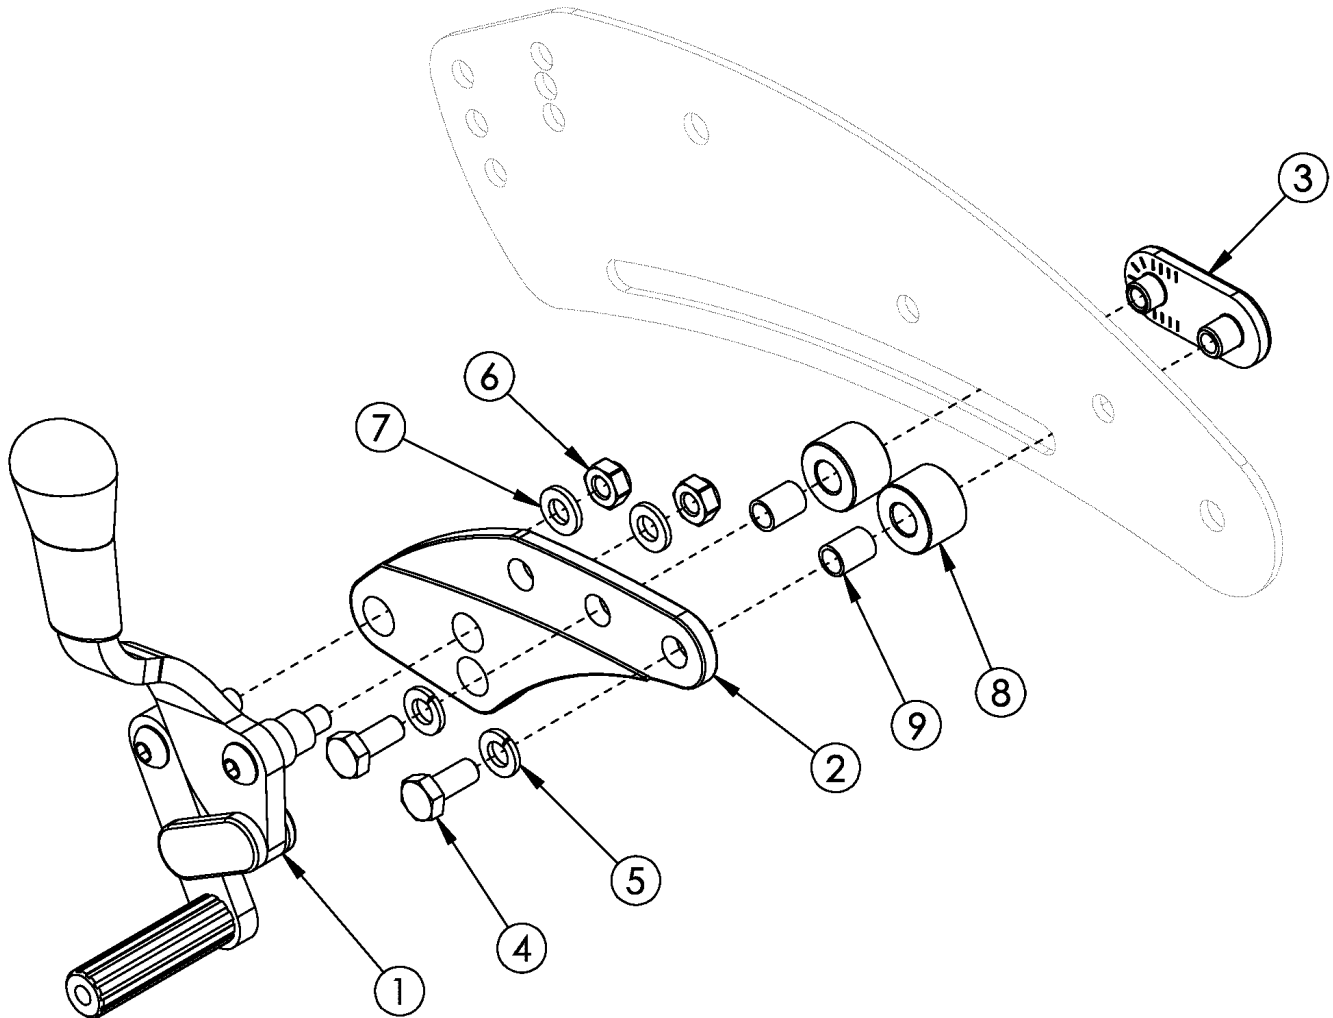

Flip for Leckey Push Wheel Lock 12" Wheels

Item Number	Part Number	Description	Quantity
1a, 2 - 9	503417	Wheel Lock Assembly, Std Push, Right, Flip, 12" Wheels	1
1b, 2 - 9	503418	Wheel Lock Assembly, Std Push, Left, Flip, 12" Wheels	1
1a, 1b, 2 - 9	503419	Wheel Lock Assembly, Std Push, PAIR, Flip, 12" Wheels	1
3	001905	Nut, Slide, Flip	1
4	102792	M6 x 25, HHCS, Blk Zn	2
5	101835	M6 Lock Washer Blk Zn	2
6	100658	M6 Nylock Nut Blk Zn	2

Item Number	Part Number	Description	Quantity
7	100746	M6 Flat Washer Blk Zn	2
8	003156	Spacer .7"OD x .315"ID x .485"	2
9	001019	Bearing Shaft Upper	2