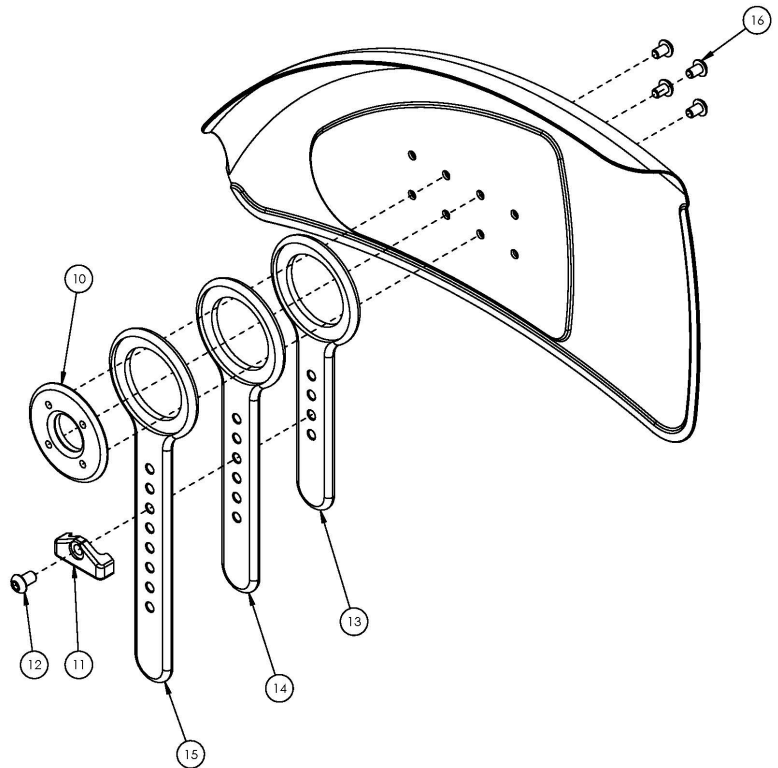

Rigid Adjustable Fender Side Guard

Side Guard	Height	Width
Small	6.5"	12.6"
Medium	7.7"	13.9"
Large	9.2"	14.9"
Small - Short	6.5"	10.6"
Medium - Short	7.9"	11.5"
Large - Short	9.2"	12.3"

If retrofitting, side guard receivers may be required

Item Number	Part Number	Description	Quantity	Retail
1a, 1b, 10-13, 16	506715	Carbon Fiber Adjustable Fender Assembly, Small, PAIR	1	\$492.70
1c, 1d, 10-13, 16	506716	Short Carbon Fiber Adjustable Fender Assembly, Small, PAIR	1	\$492.70
2a, 2b, 10-12, 14, 16	506717	Carbon Fiber Adjustable Fender Assembly, Medium, PAIR	1	\$492.70
2c, 2d, 10-12, 14, 16	506718	Short Carbon Fiber Adjustable Fender Assembly, Medium, PAIR	1	\$492.70
3a, 3b, 10-12, 15, 16	506719	Carbon Fiber Adjustable Fender Assembly, Large, PAIR	1	\$492.70
3c, 3d, 10-12, 15, 16	506720	Short Carbon Fiber Adjustable Fender Assembly, Large, PAIR	1	\$492.70
4e, 4f, 7a, 7b, 10-13, 16	506705_ _ _	Aluminum Adjustable Fender w/Foam Insert Assembly, Small, PAIR, Match Frame Color	1	\$431.50
4g, 4h, 7a, 7b, 10-13, 16	506706_ _ _	Short Aluminum Adjustable Fender w/Foam Insert Assembly, Small, PAIR, Match Frame Color	1	\$431.50