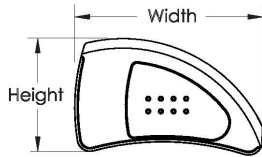

Rigid Adjustable Fender Side Guard

Side Guard	Height	Width
Small	6.5"	12.6"
Medium	7.7"	13.9"
Large	9.2"	14.9"
Small - Short	6.5"	10.6"
Medium - Short	7.9"	11.5"
Large - Short	9.2"	12.3"

If retrofitting, side guard receivers may be required

Item Number	Part Number	Description	Quantity	Retail
1a, 1b, 10-13, 16	506715	Carbon Fiber Adjustable Fender Assembly, Small, PAIR	1	\$492.70
1c, 1d, 10-13, 16	506716	Short Carbon Fiber Adjustable Fender Assembly, Small, PAIR	1	\$492.70
2a, 2b, 10-12, 14, 16	506717	Carbon Fiber Adjustable Fender Assembly, Medium, PAIR	1	\$492.70
2c, 2d, 10-12, 14, 16	506718	Short Carbon Fiber Adjustable Fender Assembly, Medium, PAIR	1	\$492.70
3a, 3b, 10-12, 15, 16	506719	Carbon Fiber Adjustable Fender Assembly, Large, PAIR	1	\$492.70
3c, 3d, 10-12, 15, 16	506720	Short Carbon Fiber Adjustable Fender Assembly, Large, PAIR	1	\$492.70
4e, 4f, 7a, 7b, 10-13, 16	506705_ _ _	Aluminum Adjustable Fender w/Foam Insert Assembly, Small, PAIR, Match Frame Color	1	\$431.50
4g, 4h, 7a, 7b, 10-13, 16	506706_ _ _	Short Aluminum Adjustable Fender w/Foam Insert Assembly, Small, PAIR, Match Frame Color	1	\$431.50