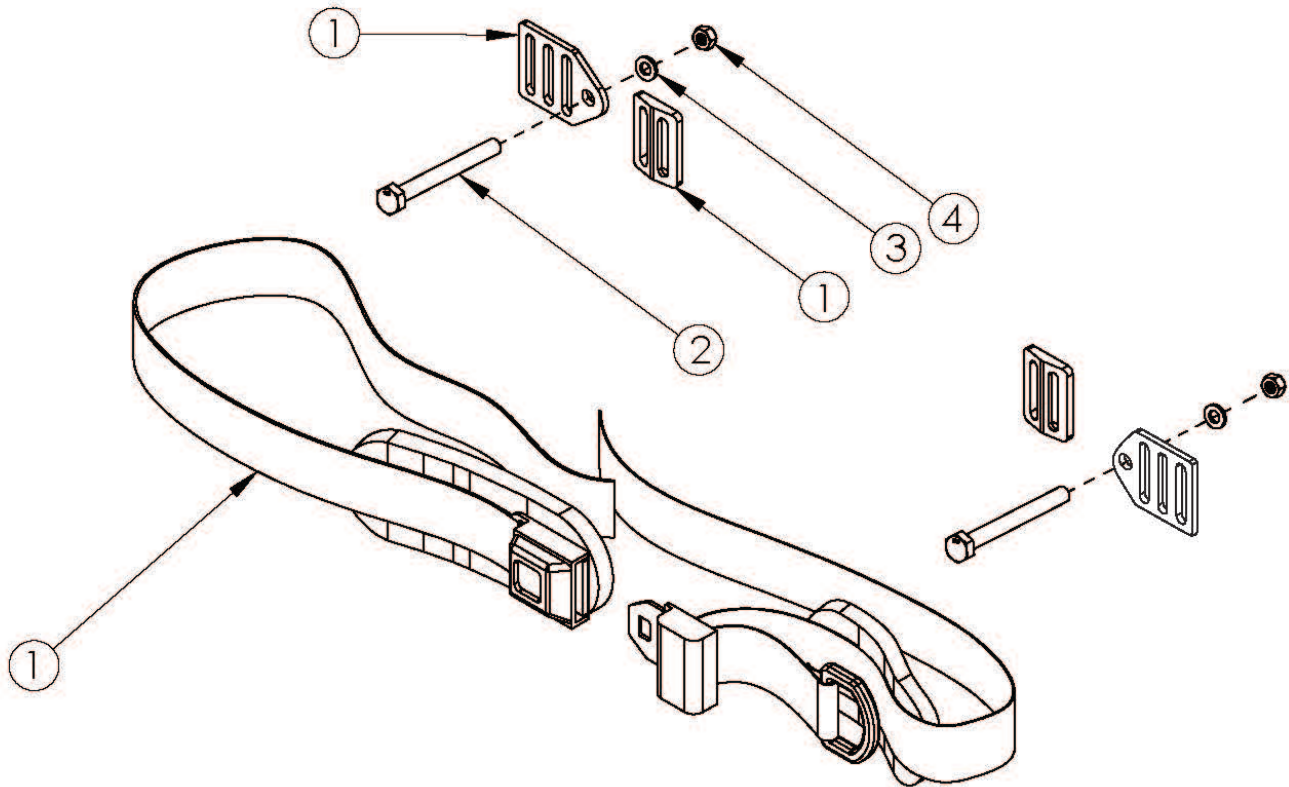

Rogue ALX Pelvic Positioning Belts - 1" Padded Auto Buckle and Hardware (Formerly Tsunami)

Item Number	Part Number	Description	Quantity
1, 2, 3, 4	111217	Belt Pelvic Positioning 1" Auto Buckle Padded 53", RG ALX/Rogue/LW XP	1
1	100613	Belt Pelvic Positioning 1" Auto Buckle Padded 53"	1
2	101781	M6 x 50mm Partial Thread BHCS Blk ZC	2
3	100746	M6 Flat Washer Blk Zn	2
4	100658	M6 Nylock Nut Blk Zn	2