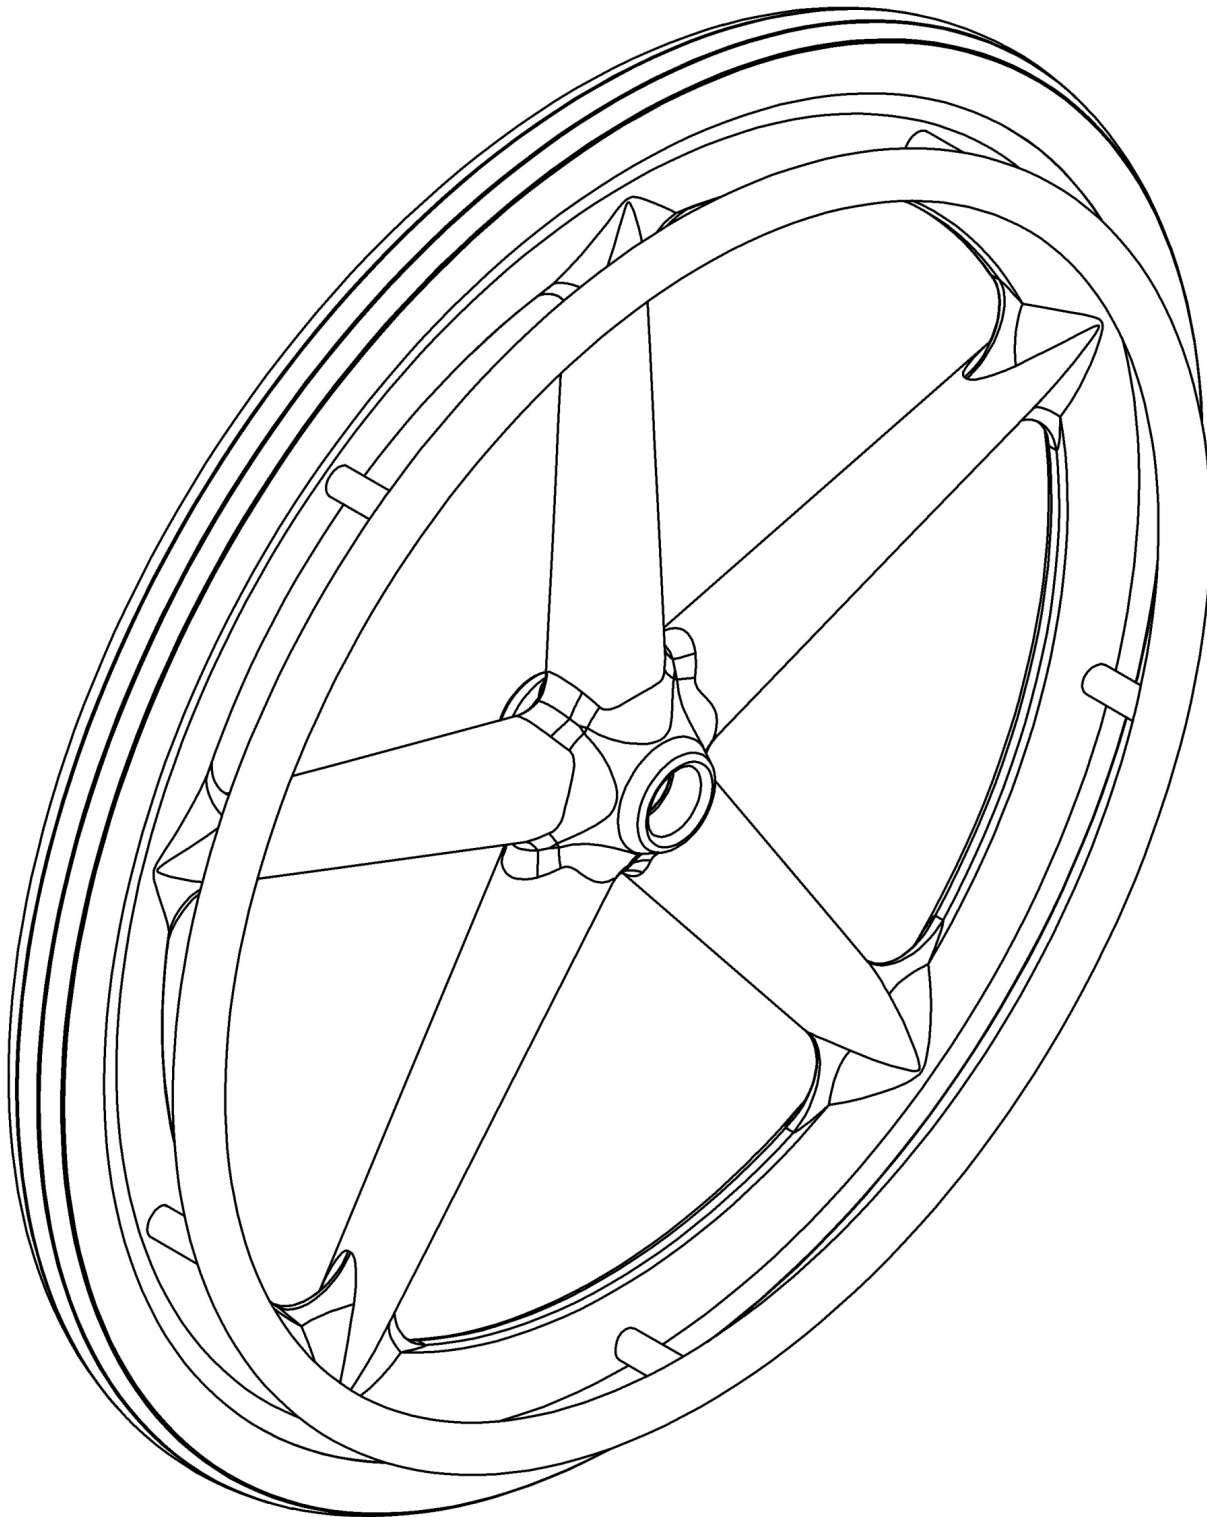

(Discontinued) Spark Mag Wheel / Tire / Handrim Kits