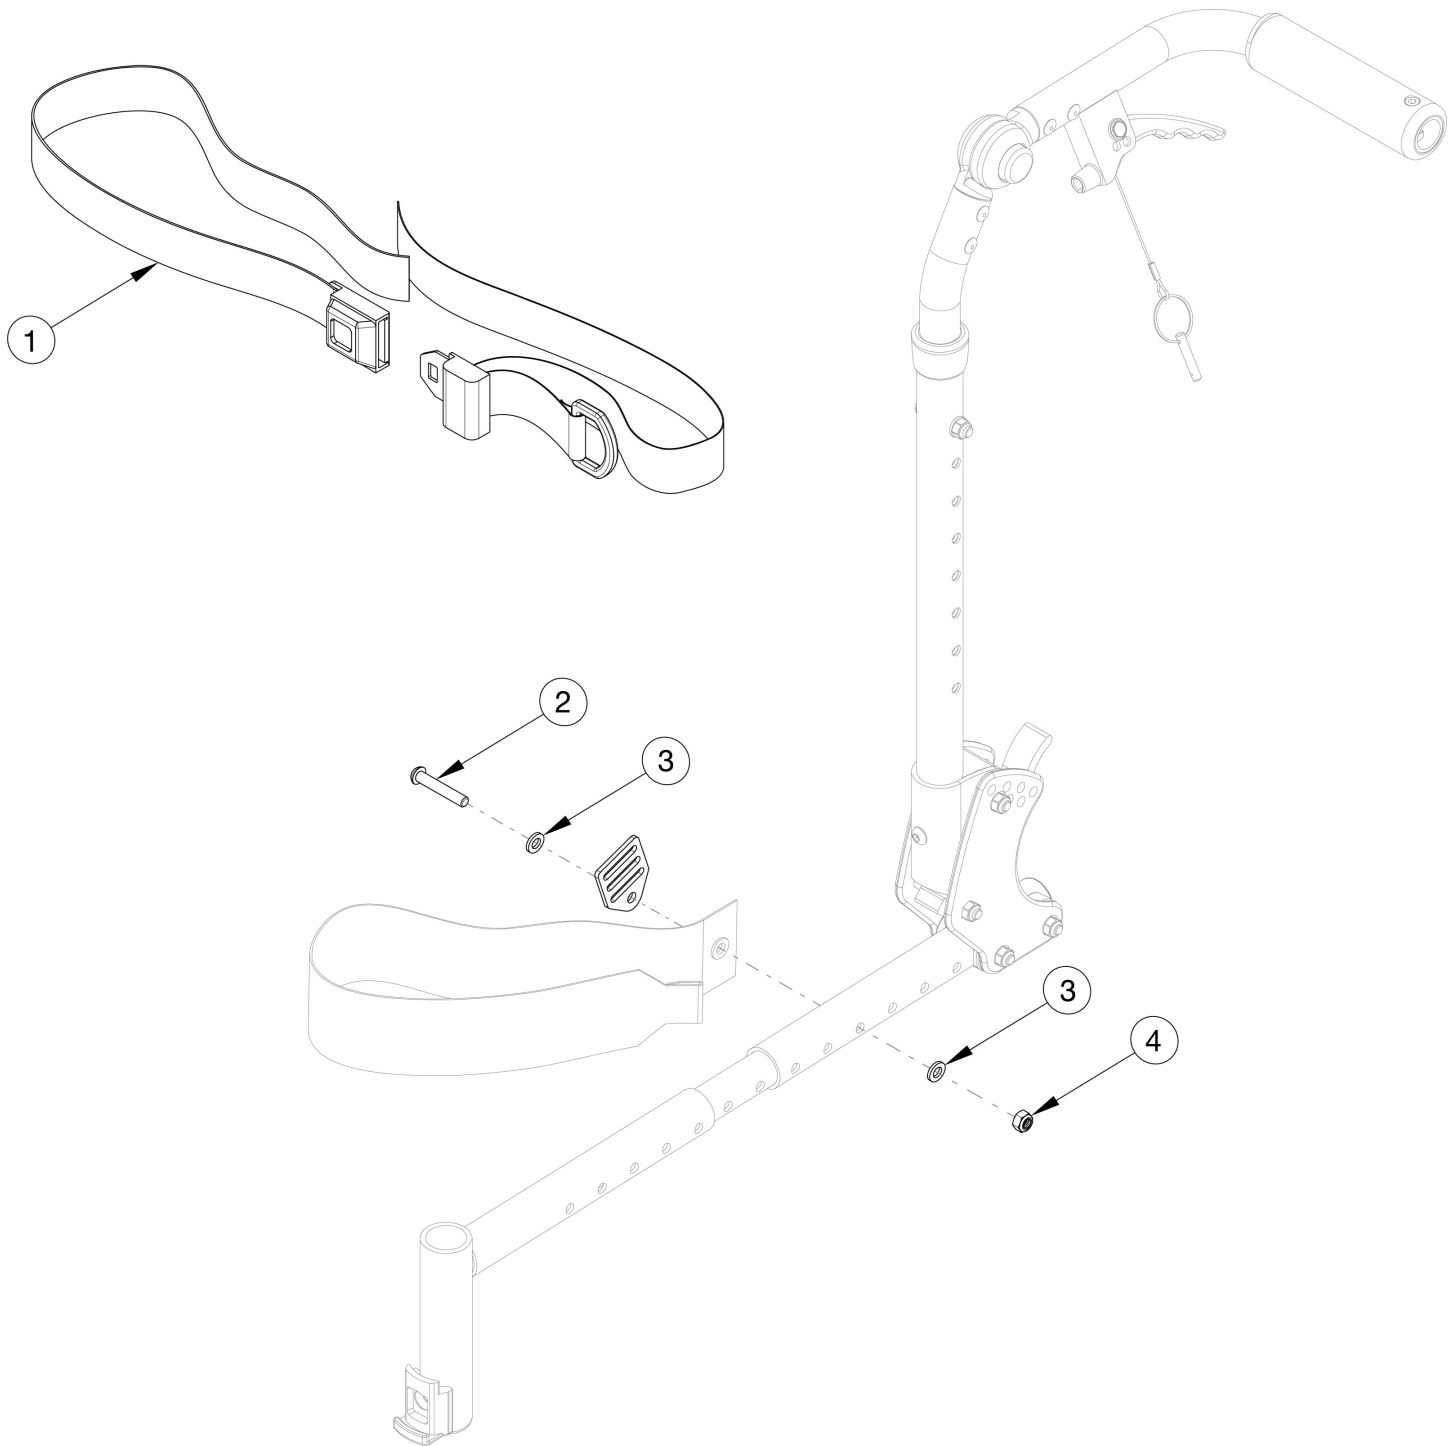

# Liberty Pelvic Positioning Belts - 1.5" Auto Buckle and Hardware

Item Number	Part Number	Description	Quantity
1	100595	Belt Pelvic Positioning 1.5" Auto Buckle 56"	1
2 - 4	102919	Seat Belt Mounting Hardware Flip / Liberty / Arc (PAIR)	1