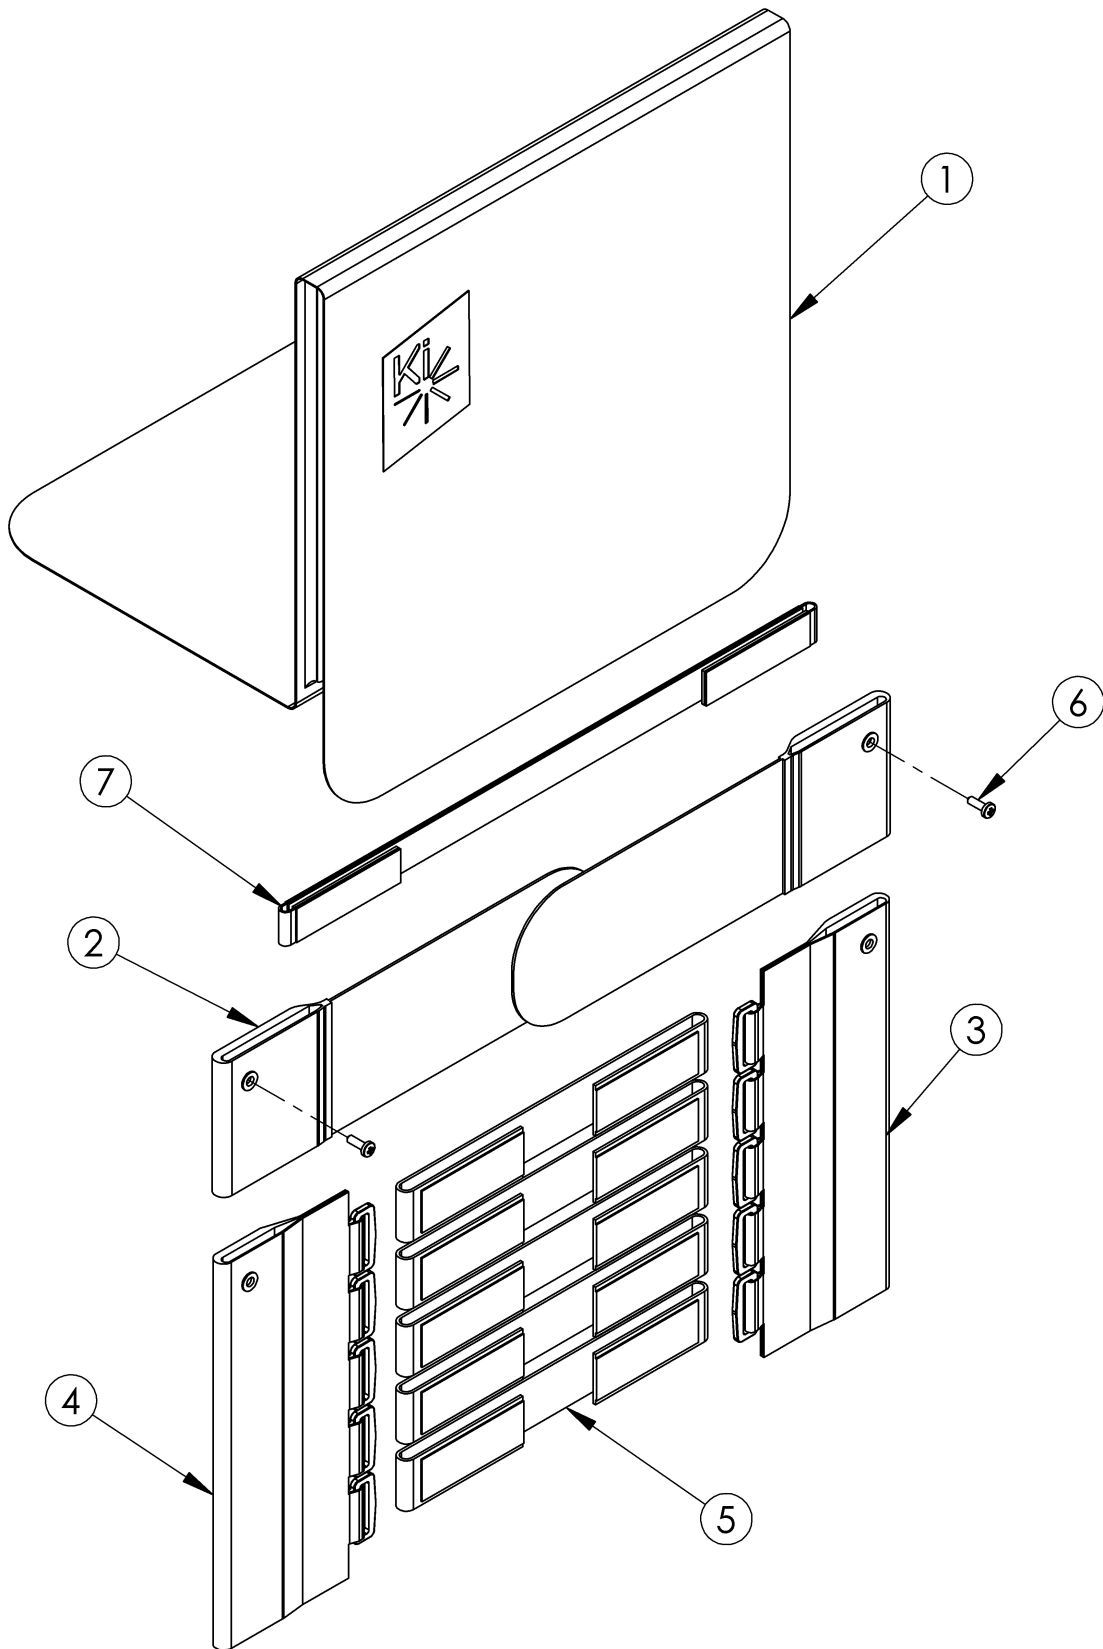

Discontinued 2 Catalyst Tension Adjustable Back Upholstery