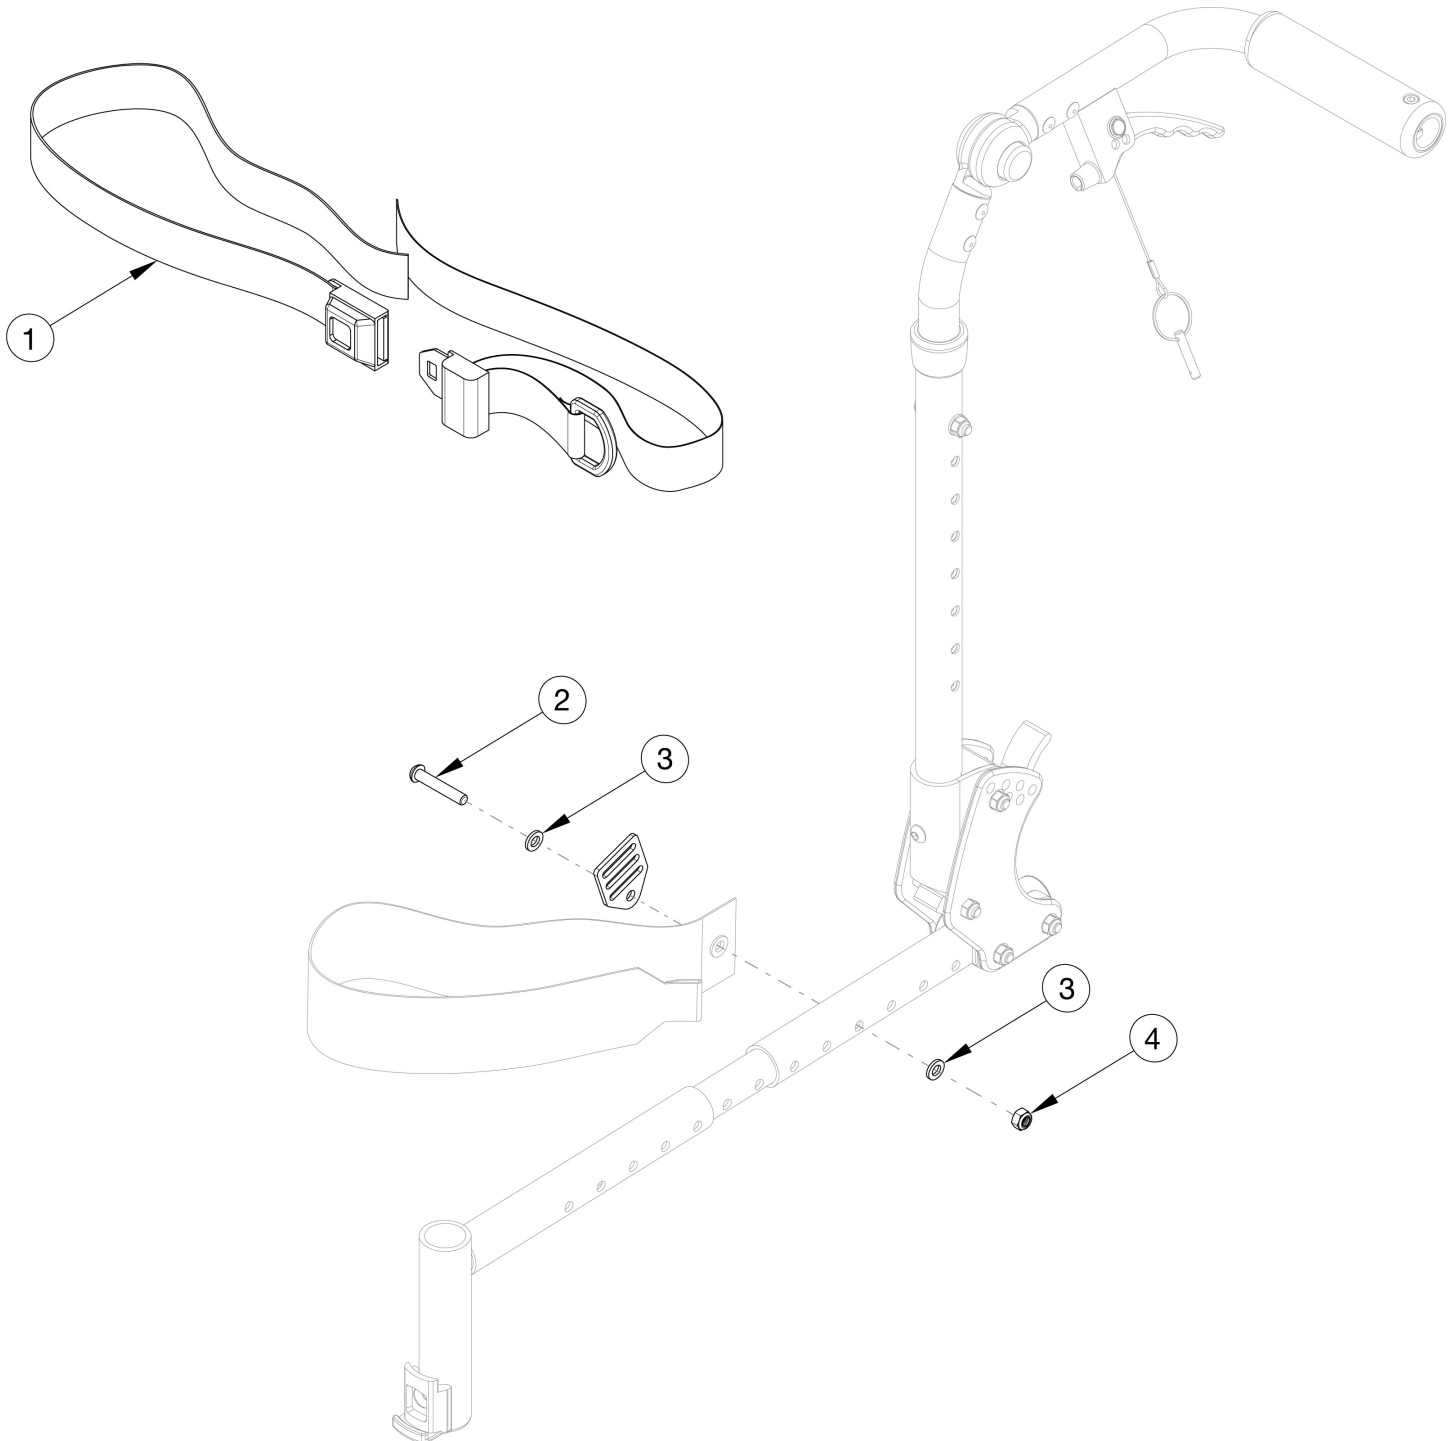

Arc Pelvic Positioning Belt - 1.5" Auto Buckle and Hardware

Item Number	Part Number	Description	Quantity
1	100595	Belt Pelvic Positioning 1.5" Auto Buckle 56"	1
2 - 4	102919	Seat Belt Mounting Hardware Flip / Liberty / Arc (PAIR)	1