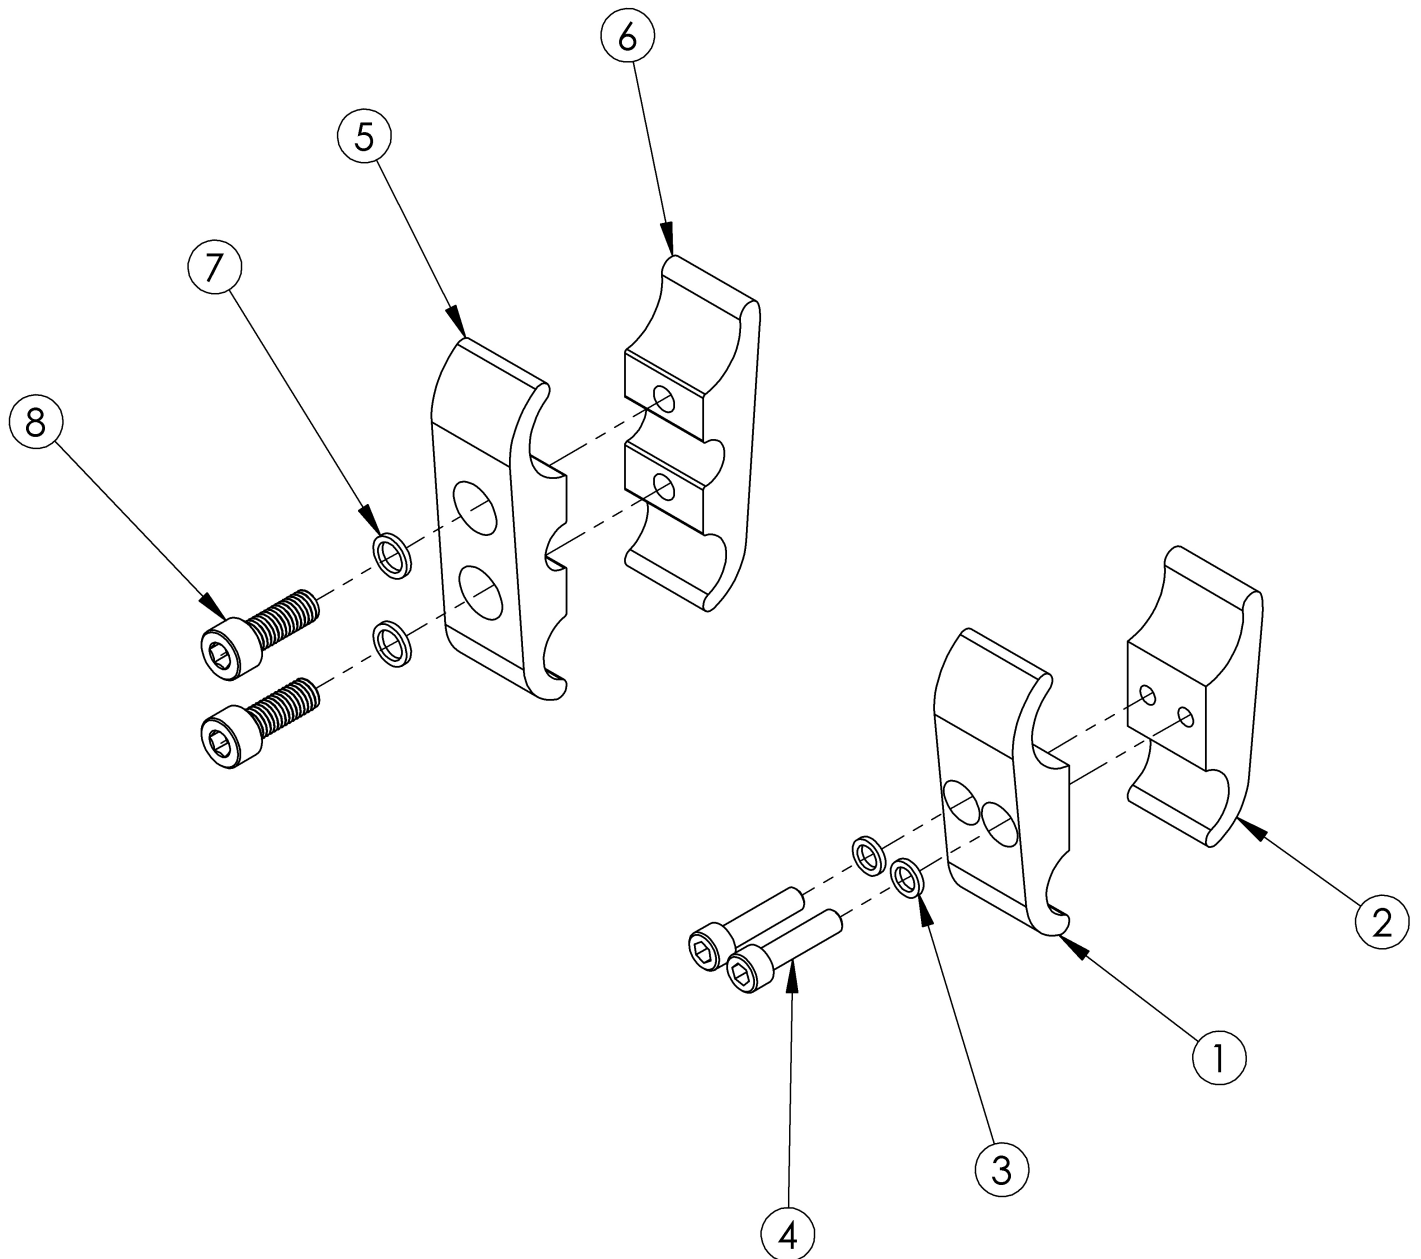

Clik Wheel Lock Clamps

Item Number	Part Number	Description	Quantity
1a, 2a, 3, 4	502977	Clamp Assembly 1.125" Tubing, CLIK	1
1b, 2b, 3, 4	503460	Clamp Assembly 1.125" Tubing, Long, CLIK <i>Used as needed or if Height Adjustable Low T-Arms are present</i>	1
5 - 8	502976	Clamp Assembly 1.125" Tubing Extra Long CLIK <i>Used with Offset Frame</i>	1
1a	002541	Clamp 1.125 to .75 C'Bored	1

Item Number	Part Number	Description	Quantity
1b	002831	Wheel Lock Clamp 1.125 to .75 C'Bored Long Clik <i>Used as needed or if Height Adjustable Low T-Arms are present</i>	1
2a	002542	Clamp 1.125 to .75 Threaded	1
2b	002832	Wheel Lock Clamp 1.125 to .75 Threaded Long Clik <i>Used as needed or if Height Adjustable Low T-Arms are present</i>	1
3	102721	Washer .250 ID x .375 OD x .060 THK	2
4	100780	M6 x 25 SHCS ZC	2
5	002814	Wheel Lock Clamp 1.125 to .75 C'Bored Extra Long Clik <i>Used with Offset Frame</i>	1
6	002815	Wheel Lock Clamp 1.125 to .75 Threaded Extra Long Clik <i>Used with Offset Frame</i>	1
7	101701	Washer 3.315/.350 x .425/.525 x .059/.067 18-8 F/W	2
8	102864	M8 x 25mm SHCS, BLK ZC	2